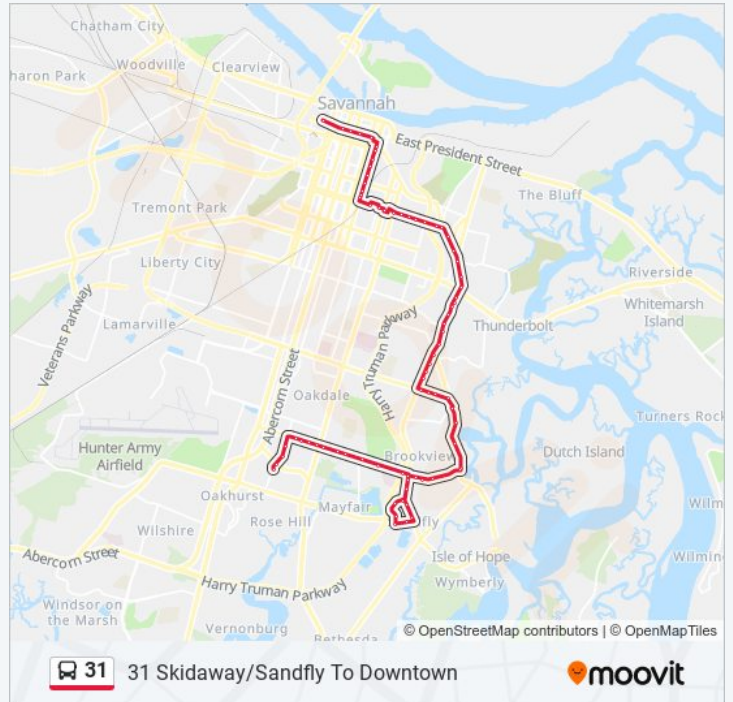

Riverview Nursing Home

Laroche & Majestic Oaks Nb

Laroche & Residence 5616 Nb

Laroche & Jasmine Nb

Derenne & Laroche Wb

Derenne & Emory Wb

Derenne & Barry Wb

Derenne & Skidaway Wb

Skidaway & St Johns Nb

Saturday

7:25 AM - 8:55 PM

31 bus Info

Direction: 31 Skidaway/Sandfly To Downtown

Stops: 77

Trip Duration: 49 min

Line Summary: