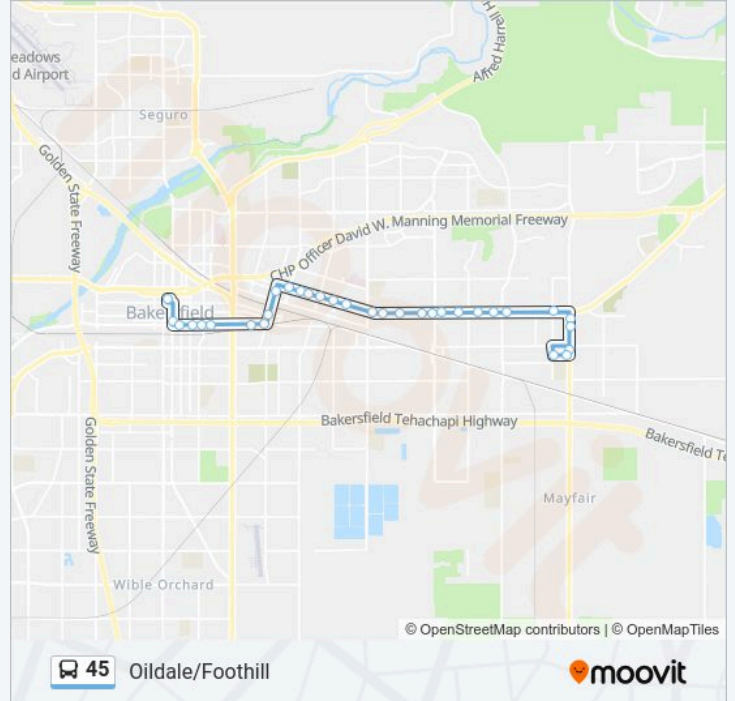

45 bus Info

Direction: Downtown

Stops: 20

Trip Duration: 30 min

Line Summary:

Downtown Transit Center

Direction: Downtown

32 stops

45 bus Info

Direction: Downtown

Stops: 32

Trip Duration: 37 min

Line Summary:

Niles & Haley

Niles & Robinson

Niles & Gage

Niles & Beale

Baker & Monterey

Baker & East 21st

East Truxtun & East 18th

East Truxtun & Tulare

Truxtun @ Amtrak

Truxtun & Q

County Admin. Building - Truxtun Ave.

Kern County Superior Court - Truxtun Ave.

Chester & 17th

Downtown Transit Center

Direction: Foothill

51 stops

[VIEW LINE SCHEDULE](#)

North Chester & China Grade Loop

China Grade Loop & Stockton