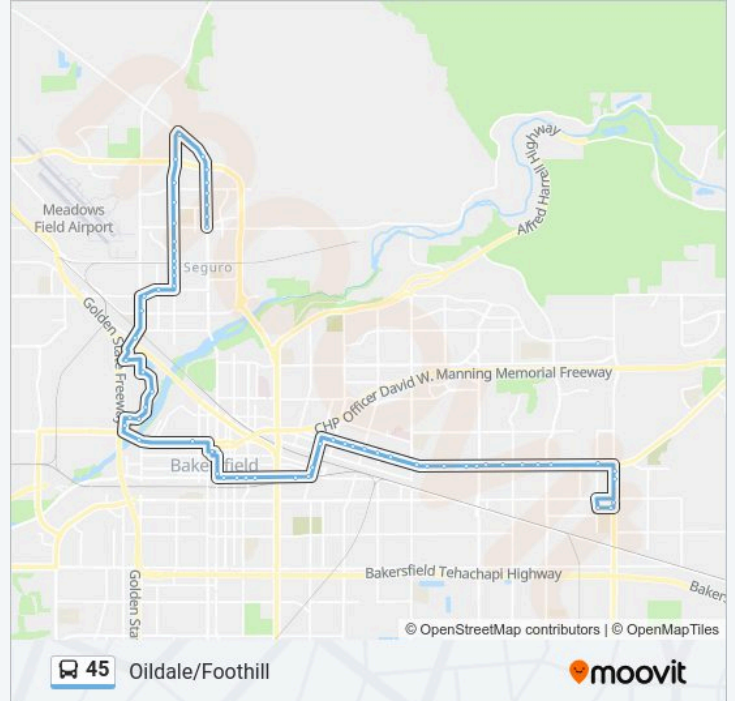

Niles & Beale

Baker & Monterey

Baker & East 21st

East Truxtun & East 18th

East Truxtun & Tulare

Truxtun @ Amtrak

Truxtun & Q

County Admin. Building - Truxtun Ave.

Kern County Superior Court - Truxtun Ave.

Chester & 17th

Downtown Transit Center

24th & Encina

24th & Oak

Buck Owens & Sillect

Sillect & Buck Owens

Sillect @ Heart Hospital

North Sillect @ Kern Regional Center

North Sillect & Community School

North Sillect & Arrow @ Napd

Rio Mirada & Buck Owens

Airport & State Road

Airport & Roberts Lane

Decatur & Airport

Decatur & Sequoia

Oildale & Lincoln

Oildale & Woodrow

Oildale & El Tejon

Mccray & Norris

Mccray & Ray

Mccray & Francis

Mccray & China Grade Loop

Mccray & Quail Rock