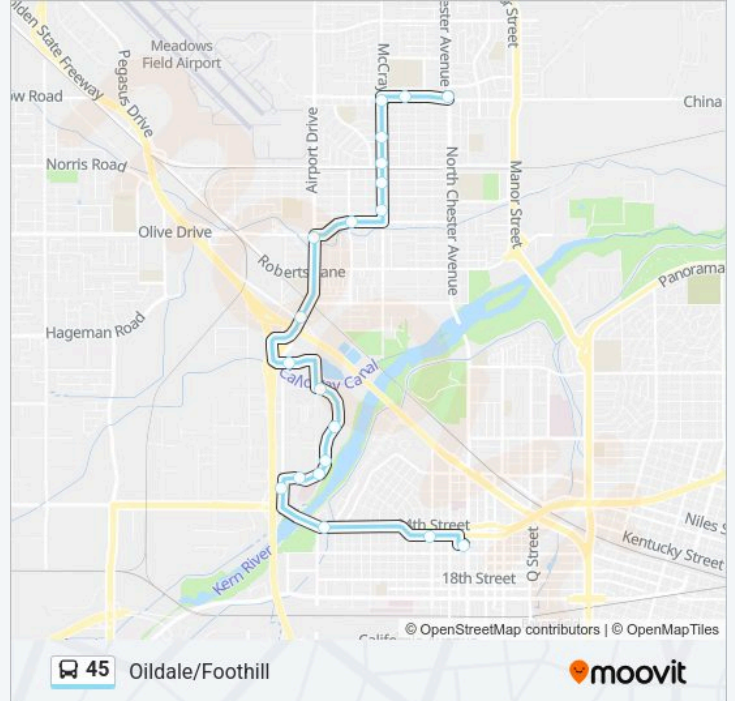

**45 bus Info**

**Direction:** Downtown

**Stops:** 20

**Trip Duration:** 30 min

**Line Summary:**

# Downtown Transit Center

## Direction: Downtown

32 stops

[VIEW LINE SCHEDULE](#)

Morning Drive & Pioneer

Foothill & Morning Drive

Foothill & Park

Morning Drive & Rosewood

Morning Drive & Polaris

## 45 bus Info

**Direction:** Downtown

**Stops:** 32

**Trip Duration:** 35 min

**Line Summary:**

Niles & Haley

Niles & Robinson

Niles & Gage