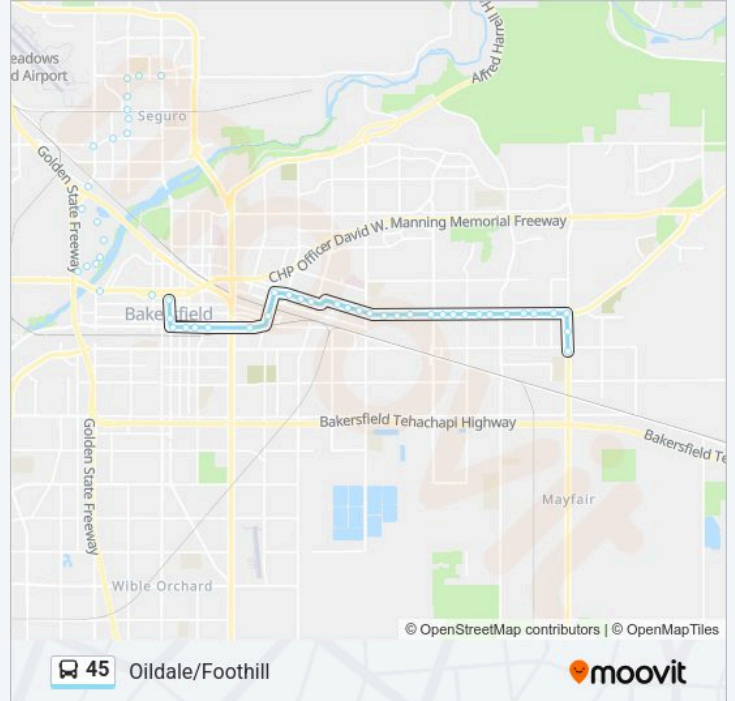

Sillect & Buck Owens

Buck Owens & Sillect

24th St & Oak St

23rd & F

Downtown Transit Center

Chester & 18th

Truxtun & Chester

County Admin. Building - Truxtun Ave.

Truxtun @ Convention Center

Truxtun @ Amtrak

East Truxtun & Tulare

Baker & East 21st

Baker & Monterey

Monterey & Beale

Monterey & Gage

Monterey & Miller

Niles & Virginia

Niles & Orange

Niles @ Urgent Care

Niles & Mt Vernon

Niles & Webster

Niles & Barlow

Niles & Pentz

Niles & Oswell

Niles & Tate

Niles & Isabell

Niles & Sterling

Niles & Shalimar

Niles @ Foodmax

Niles & Fairfax

Niles & Greenwood

Niles & Brentwood