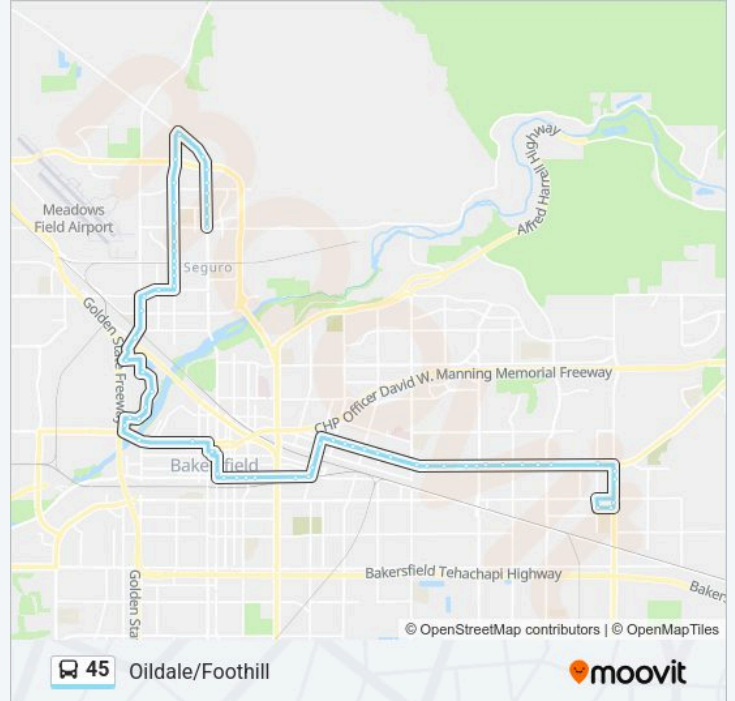

Niles & Beale

Baker & Monterey

Baker & East 21st

East Truxtun & East 18th

East Truxtun & Tulare

Truxtun @ Amtrak

Truxtun & Q

County Admin. Building - Truxtun Ave.

Kern County Superior Court - Truxtun Ave.

Chester & 17th

Downtown Transit Center

24th & Encina

24th & Oak

Buck Owens & Sillect

Sillect & Buck Owens

Sillect @ Heart Hospital

North Sillect @ Kern Regional Center

North Sillect & Community School

North Sillect & Arrow @ Napd

Rio Mirada & Buck Owens

Airport & State Road

Airport & Roberts Lane

Decatur & Airport

Decatur & Sequoia

Oildale & Lincoln

Oildale & Woodrow

Oildale & El Tejon

Mccray & Norris

Mccray & Ray

Mccray & Francis

Mccray & China Grade Loop

Mccray & Quail Rock