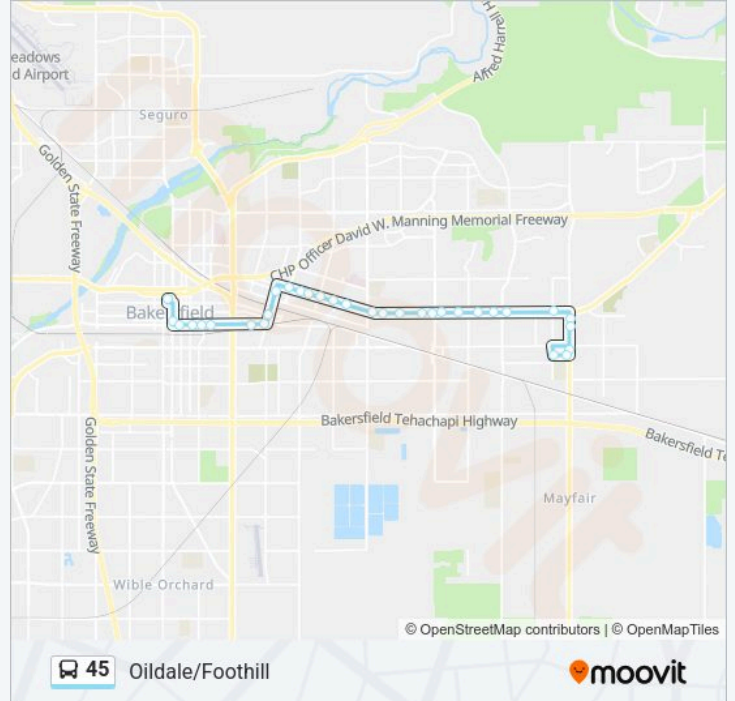

## 45 bus Info

**Direction:** Downtown

**Stops:** 32

**Trip Duration:** 35 min

**Line Summary:**

Niles & Haley

Niles & Robinson

Niles & Gage

Niles & Beale

Baker & Monterey

Baker & East 21st

East Truxtun & East 18th

East Truxtun & Tulare

Truxtun @ Amtrak

Truxtun & Q

County Admin. Building - Truxtun Ave.

Kern County Superior Court - Truxtun Ave.

Chester & 17th

Downtown Transit Center

**Direction: Foothill**

51 stops

[VIEW LINE SCHEDULE](#)

North Chester & China Grade Loop

China Grade Loop & Stockton

**Stops:** 51

**Trip Duration:** 73 min

**Line Summary:**

Sillect & Buck Owens

Buck Owens & Sillect

24th St & Oak St

23rd & F

Downtown Transit Center