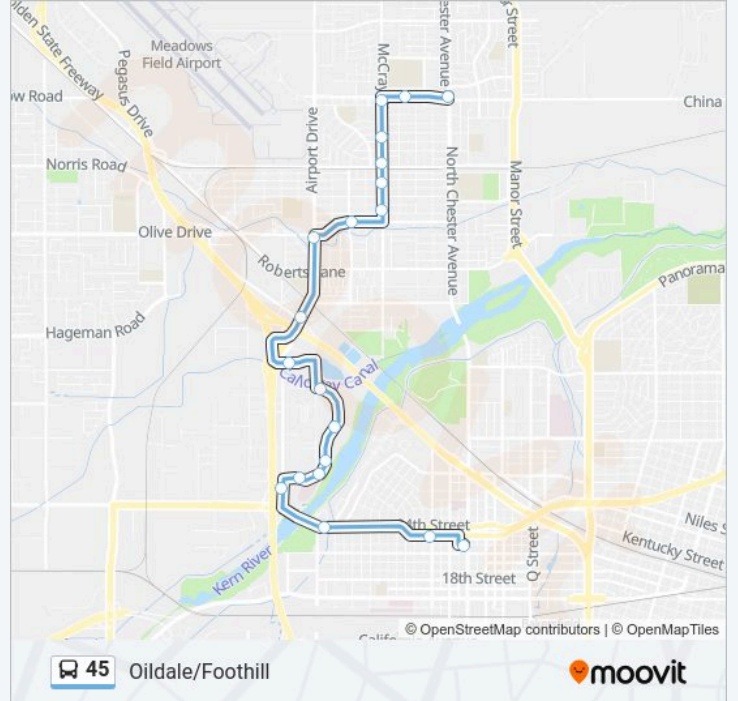

45 bus Info

Direction: Downtown

Stops: 20

Trip Duration: 30 min

Line Summary:

Downtown Transit Center

Direction: Downtown

32 stops

[VIEW LINE SCHEDULE](#)

- Morning Drive & Pioneer
- Foothill & Morning Drive
- Foothill & Park
- Morning Drive & Rosewood
- Morning Drive & Polaris
- Niles & Park
- Niles & Fairfax
- Niles St. at Fairfax Rd.
- Niles & Mccurdy
- Niles & Pesante
- Niles & Tate
- Niles & Oswell
- Niles @ Hillcrest Center
- Niles St & Catalpa Way
- Niles & Camino Primavera
- Niles & Mt Vernon
- Niles & Orange
- Niles & Williams

45 bus Info

Direction: Downtown

Stops: 32

Trip Duration: 37 min

Line Summary:

Niles & Haley

Niles & Robinson

Niles & Gage

Kern County Superior Court - Truxtun Ave.

Chester & 17th

Downtown Transit Center

Direction: Foothill

51 stops

[VIEW LINE SCHEDULE](#)

North Chester & China Grade Loop

China Grade Loop & Stockton