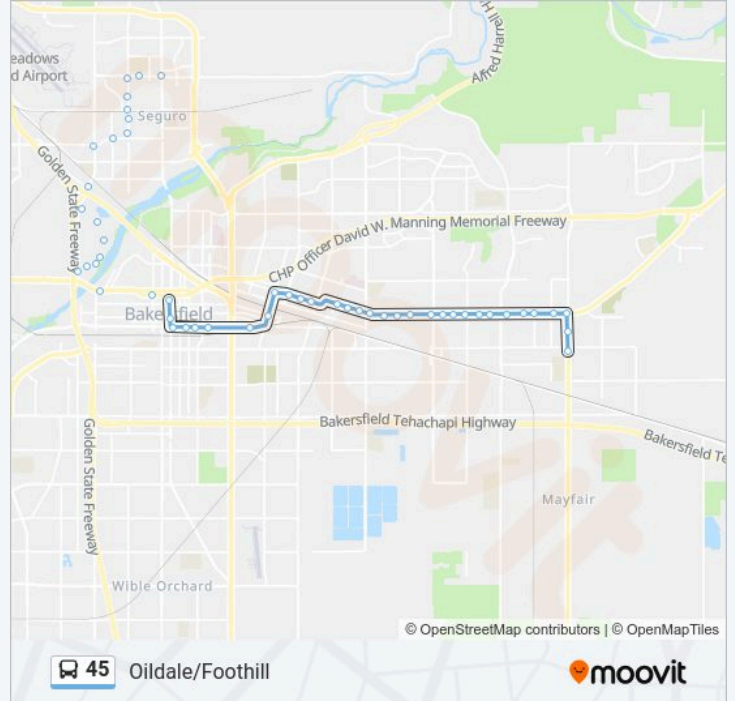

Sillect & Buck Owens

Buck Owens & Sillect

24th St & Oak St

23rd & F

Downtown Transit Center

Chester & 18th

Truxtun & Chester

County Admin. Building - Truxtun Ave.

Truxtun @ Convention Center

Truxtun @ Amtrak

East Truxtun & Tulare

Baker & East 21st

Baker & Monterey

Monterey & Beale

Monterey & Gage

Monterey & Miller

Niles & Virginia

Niles & Orange

Niles @ Urgent Care

Niles & Mt Vernon

Niles & Webster

Niles & Barlow

Niles & Pentz

Niles & Oswell

Niles & Tate

Niles & Isabell

Niles & Sterling

Niles & Shalimar

Niles @ Foodmax

Niles & Fairfax

Niles & Greenwood

Niles & Brentwood