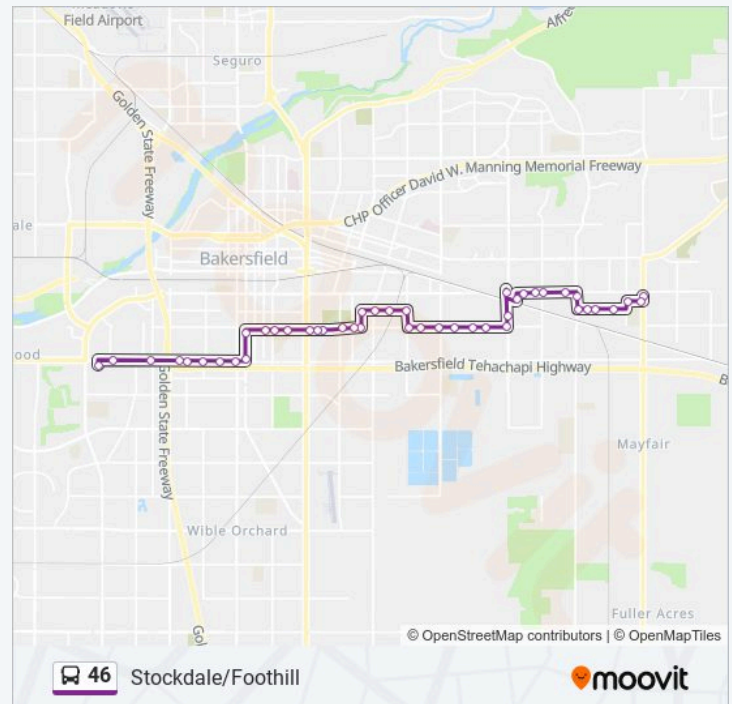

Potomac & Martin Luther King Junior Blvd

Robinson & Potomac

Robinson & Virginia

Virginia & Owens

Virginia & King

East 4th & Rodman

East 4th & Villa

East 4th & Union

4th @ Bakersfield Senior Center

4th & P

Wednesday	7:03 AM - 6:03 PM
Thursday	7:03 AM - 6:03 PM
Friday	7:03 AM - 6:03 PM
Saturday	7:03 AM - 6:03 PM

46 bus Info

Direction: Stockdale

Stops: 45

Trip Duration: 60 min

Line Summary:

4th & N

Chester & 4th

Chester & Brundage

Brundage & H

Brundage & Oleander

Brundage Ln. at A St.

Brundage & Beech