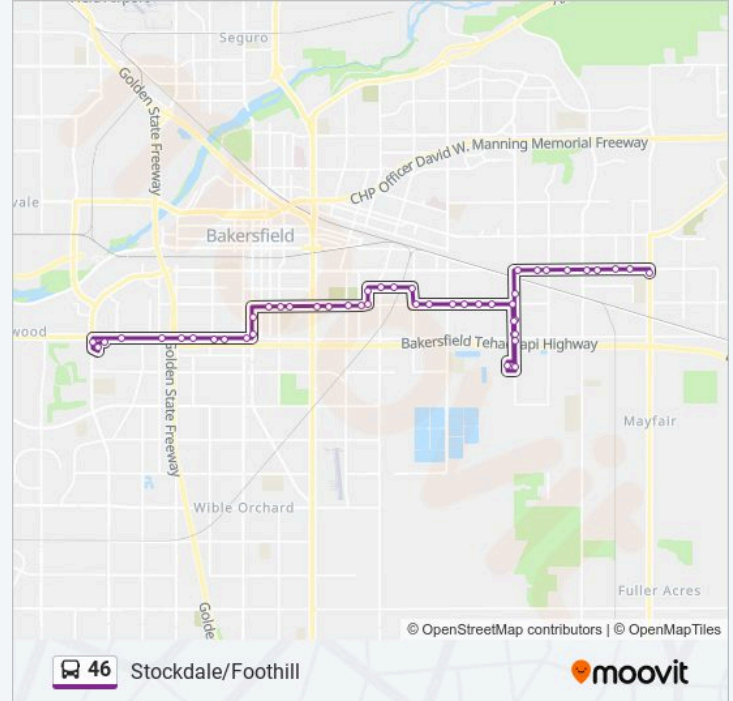

46 bus Info

Direction: Foothill

Stops: 48

Trip Duration: 60 min

Line Summary:

Potomac & Martin Luther King Junior Blvd

Potomac & Williams

Potomac & Washington

Oswell & East Brundage

Chimayo & Montaro

South Oswell & Tyner

South Oswell & Walmart

Oswell & East Brundage

Oswell & Oswell Park

Oswell & Potomac

Pioneer & Oswell

Pioneer & Pesante

Pioneer & Sterling

Pioneer & Shalimar

Pioneer & Fairfax

Pioneer & Tangerine

Pioneer & Brentwood

Pioneer & Park

Morning Drive & Pioneer

46 Stockdale/Foothill

Direction: Stockdale

45 stops

[VIEW LINE SCHEDULE](#)

Morning Drive & Pioneer

Foothill & Morning Drive

46 bus Time Schedule

Stockdale Route Timetable: