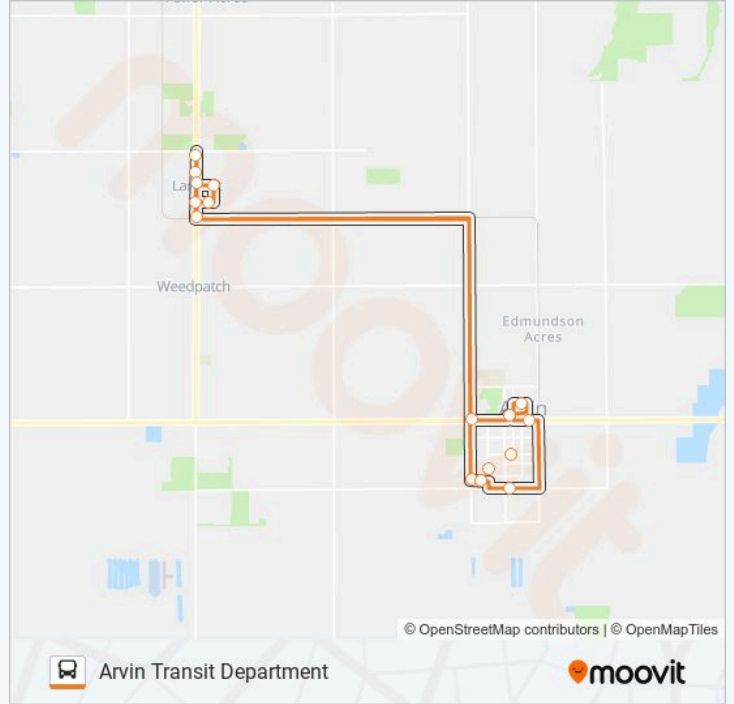

 **ARVIN-LAMONT**

Arvin Transit Department

[Get The App](#)

The ARVIN-LAMONT bus line Arvin Transit Department has one route. For regular weekdays, their operation hours are: (1) Arvin Transit Department: 7:00 AM - 3:00 PM  
Use the Moovit App to find the closest ARVIN-LAMONT bus station near you and find out when is the next ARVIN-LAMONT bus arriving.

**Direction: Arvin Transit Department**

15 stops

[VIEW LINE SCHEDULE](#)

Arvin Transit Department  
Kovacavich Park  
La Mex (Old)  
Sycamore & Payne  
Schipper & Fox  
Comanche & Schipper  
7-Eleven  
Fastrip (Lamont)  
Clinica Sierra Vista  
Lamont Branch Library  
County Fair Market  
Fiesta Market  
Dollar Tree  
Garcia's Market  
Arvin Transit Department

**ARVIN-LAMONT bus Time Schedule**

Arvin Transit Department Route Timetable:

Sunday	Not Operational
Monday	7:00 AM - 3:00 PM
Tuesday	7:00 AM - 3:00 PM
Wednesday	7:00 AM - 3:00 PM
Thursday	7:00 AM - 3:00 PM
Friday	7:00 AM - 3:00 PM
Saturday	Not Operational

**ARVIN-LAMONT bus Info****Direction:** Arvin Transit Department**Stops:** 15**Trip Duration:** 56 min**Line Summary:**

ARVIN-LAMONT bus time schedules and route maps are available in an offline PDF at [moovitapp.com](https://moovitapp.com). Use the Moovit App to see live bus times, train schedule or subway schedule, and step-by-step directions for all public transit in Bakersfield, CA.