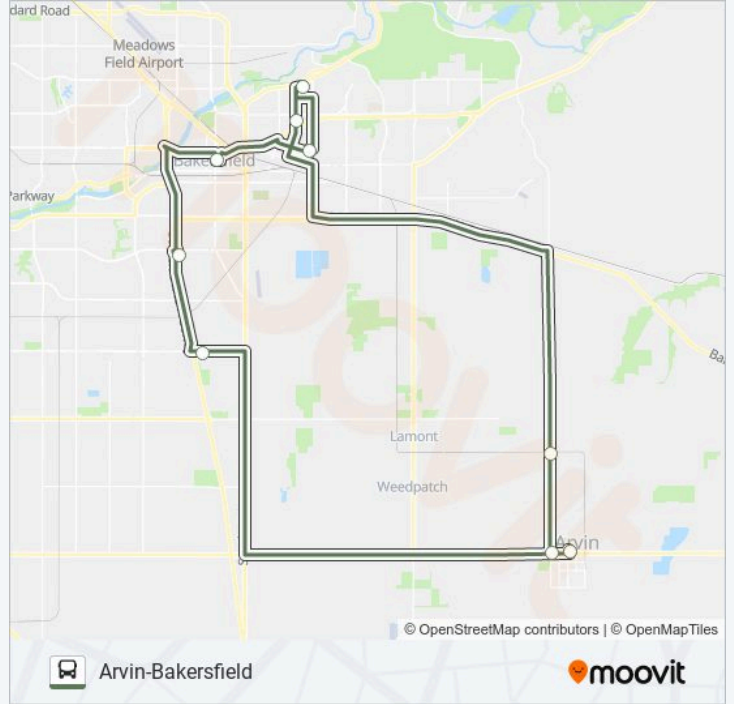

 **ARVIN-BAKERSFIELD**

Arvin-Bakersfield

[Get The App](#)

The bus line Arvin-Bakersfield has one route. For regular weekdays, their operation hours are:

(1) Arvin Transit Center: 8:00 AM - 11:30 AM

Use the Moovit App to find the closest ARVIN-BAKERSFIELD bus station near you and find out when is the next ARVIN-BAKERSFIELD bus arriving.

Direction: Arvin Transit Center

10 stops

[VIEW LINE SCHEDULE](#)

Arvin Transit Center

7-Eleven

Di Giorgio & Comanche

Social Security Office (Haley St.)

Bakersfield College

K. M. H. (Kern Medical Hospital)

Chester & 21st Street (Downtown)

Valley Plaza (Wible St)

Walmart (Panama Lane)

Arvin Transit Center

ARVIN-BAKERSFIELD bus Time Schedule

Arvin Transit Center Route Timetable:

Sunday	Not Operational
Monday	8:00 AM - 11:30 AM
Tuesday	8:00 AM - 11:30 AM
Wednesday	8:00 AM - 11:30 AM
Thursday	8:00 AM - 11:30 AM
Friday	8:00 AM - 11:30 AM
Saturday	Not Operational

ARVIN-BAKERSFIELD bus Info**Direction:** Arvin Transit Center**Stops:** 10**Trip Duration:** 110 min**Line Summary:**