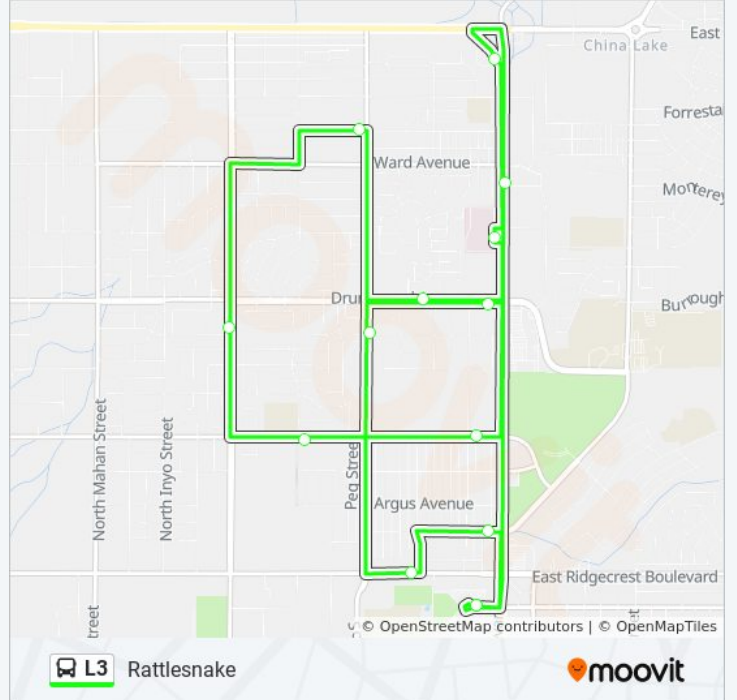

Rattlesnake

[Get The App](#)

The L3 bus line Rattlesnake has one route. For regular weekdays, their operation hours are:

(1) Rattlesnake: 7:00 AM - 4:00 PM

Use the Moovit App to find the closest L3 bus station near you and find out when is the next L3 bus arriving.

Direction: Rattlesnake

14 stops

[VIEW LINE SCHEDULE](#)

- City Hall
- Taco Bell
- Pizza Factory
- Ridgecrest Hospital
- 900 Heritage
- Pony Expresso
- 829 Downs
- Las Flores / Sierra View
- Norma / Howell
- Walgreens
- Home Depot
- Todds Outdoor Supply
- French / Balsam
- City Hall

L3 bus Time Schedule

Rattlesnake Route Timetable:

Sunday	Not Operational
Monday	7:00 AM - 4:00 PM
Tuesday	7:00 AM - 4:00 PM
Wednesday	7:00 AM - 4:00 PM
Thursday	7:00 AM - 4:00 PM
Friday	7:00 AM - 4:00 PM
Saturday	Not Operational

L3 bus Info

Direction: Rattlesnake

Stops: 14

Trip Duration: 50 min

Line Summary:

L3 bus time schedules and route maps are available in an offline PDF at moovitapp.com. Use the [Moovit App](#) to see live bus times, train schedule or subway schedule, and step-by-step directions for all public transit in Bakersfield, CA.