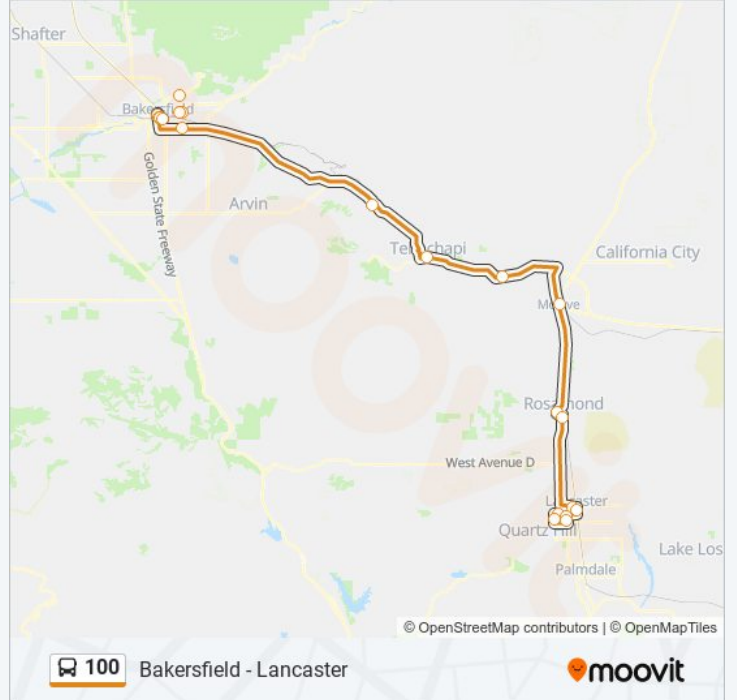

100 bus Info

Direction: Bakersfield Amtrak (760743)→Carl's Jr. / Inyo St. (760757)

Stops: 12

Trip Duration: 110 min

Line Summary:

Direction: Bakersfield Amtrak (760743)→Senior Center/Jackman St. (771438)

20 stops

Stops: 10

Trip Duration: 80 min

Line Summary:

Direction: Get Downtown Transit Center (760793)→Senior Center/Jackman St. (771438)

14 stops

[VIEW LINE SCHEDULE](#)

- Get Downtown Transit Center (760793)
- Keene (760805)
- Tehachapi Park & Ride (Eb) (2512208)
- Cameron Canyon Rd. at Hwy. 58 (Eb) (781697)
- Carl's Jr. / Inyo St. (760757)
- Taco Bell/Eagle Way (760732)
- Hummel Hall/20th St. W (760799)
- Mobil/W Ave. J (760742)
- Av College - Entrance H (760735)
- Sgt Steve Owen Memorial Park - Avta (847784)
- Schools First/15th St. (760840)
- Av Medical Center / 15th St. (760740)
- Metrolink/Sierra Hwy. (760816)
- Senior Center/Jackman St. (771438)

100 bus Info

Direction: Mobil/W Ave. J (760742)→Bakersfield Amtrak (760743)

Stops: 20

Trip Duration: 168 min

Line Summary:

County Admin. Building - Truxtun Ave.

Bakersfield Amtrak (760743)

100 bus time schedules and route maps are available in an offline PDF at moovitapp.com. Use the Moovit App to see live bus times, train schedule or subway schedule, and step-by-step directions for all public transit in Bakersfield, CA.

© 2024 Moovit - All Rights Reserved