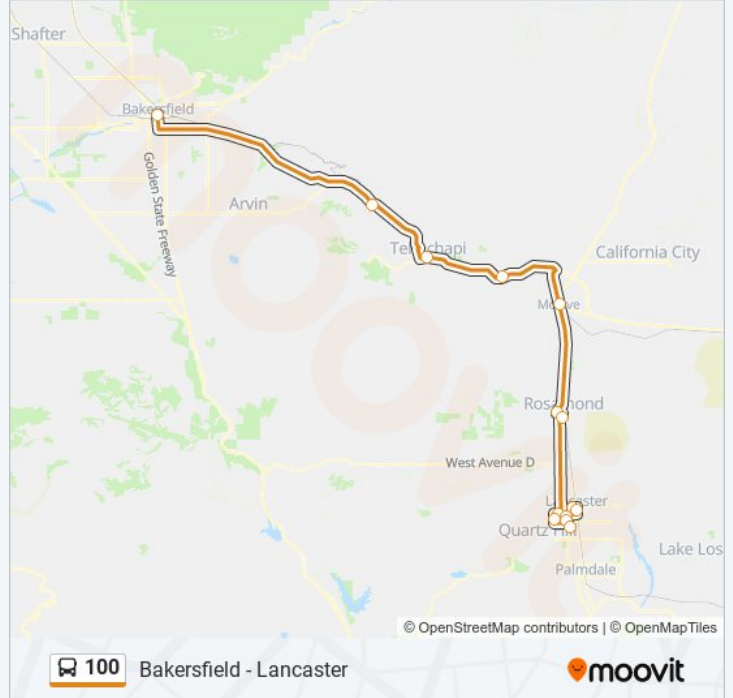

Stops: 10

Trip Duration: 80 min

Line Summary:

Direction: Get Downtown Transit Center (760793)→Senior Center/Jackman St. (771438)

14 stops

[VIEW LINE SCHEDULE](#)

- Get Downtown Transit Center (760793)
- Keene (760805)
- Tehachapi Park & Ride (Eb) (2512208)
- Cameron Canyon Rd. at Hwy. 58 (Eb) (781697)
- Carl's Jr. / Inyo St. (760757)
- Taco Bell/Eagle Way (760732)
- Hummel Hall/20th St. W (760799)
- Mobil/W Ave. J (760742)
- Av College - Entrance H (760735)
- Sgt Steve Owen Memorial Park - Avta (847784)
- Schools First/15th St. (760840)
- Av Medical Center / 15th St. (760740)
- Metrolink/Sierra Hwy. (760816)
- Senior Center/Jackman St. (771438)

100 bus Time Schedule

Get Downtown Transit Center (760793)→Senior Center/Jackman St. (771438) Route Timetable:

Sunday	3:40 AM
Monday	3:25 AM
Tuesday	3:25 AM
Wednesday	3:25 AM
Thursday	3:25 AM
Friday	3:25 AM
Saturday	3:40 AM

100 bus Info

Direction: Get Downtown Transit Center (760793)→Senior Center/Jackman St. (771438)

Stops: 14

Trip Duration: 145 min

Line Summary:

Direction: Hummel Hall/20th St. W (760799)→Bakersfield Amtrak (760743)

14 stops

[VIEW LINE SCHEDULE](#)

- Hummel Hall/20th St. W (760799)
- Taco Bell/Eagle Way (760732)
- Carl's Jr. / Inyo St. (760757)
- Cameron Canyon Rd. at Hwy. 58 (Wb) (781698)
- Tehachapi Park & Ride (Wb) (760801)
- Keene (760805)
- Mt. Vernon & Brundage Ln
- Kern Medical Center - Er (771403)
- Flower @ Kern Medical
- Bakersfield College / Panorama Dr. (760744)
- Get Downtown Transit Center (760793)
- Truxtun & Chester
- County Admin. Building - Truxtun Ave.
- Bakersfield Amtrak (760743)