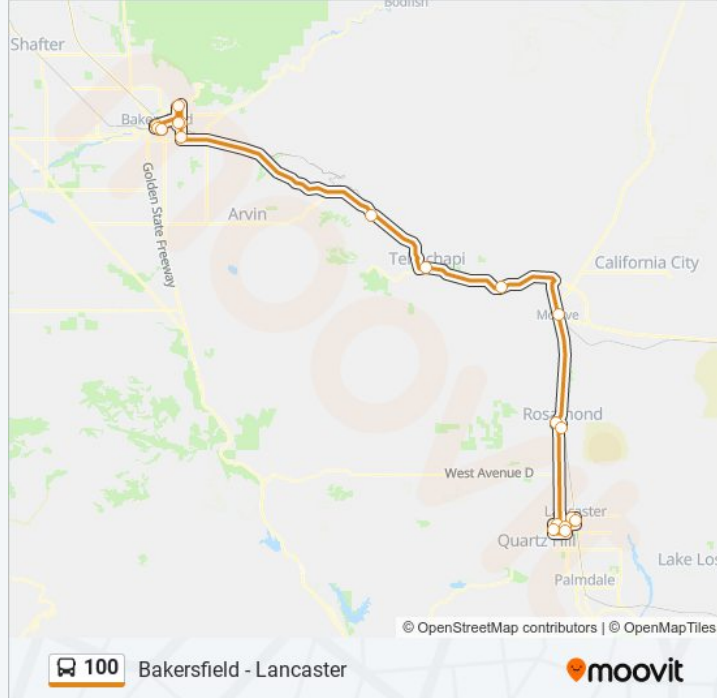

100 bus Time Schedule

Bakersfield Amtrak (760743)→Senior Center/Jackman St. (771438) Route Timetable:

Sunday	8:10 AM - 3:15 PM
Monday	8:00 AM - 5:15 PM
Tuesday	8:00 AM - 5:15 PM
Wednesday	8:00 AM - 5:15 PM
Thursday	8:00 AM - 5:15 PM
Friday	8:00 AM - 5:15 PM
Saturday	8:10 AM - 3:15 PM

100 bus Info

Direction: Bakersfield Amtrak (760743)→Senior Center/Jackman St. (771438)

Stops: 20

Trip Duration: 163 min

Line Summary:

Metrolink/Sierra Hwy. (760816)

Senior Center/Jackman St. (771438)

Direction: Bakersfield Amtrak (760743)→Tehachapi Park & Ride (Eb) (2512208)

10 stops

[VIEW LINE SCHEDULE](#)

Bakersfield Amtrak (760743)

County Admin. Building - Truxtun Ave.

Kern County Superior Court - Truxtun Ave.

Get Downtown Transit Center (760793)

Bakersfield College / Panorama Dr. (760744)

Stops: 10

Trip Duration: 80 min

Line Summary:

Direction: Get Downtown Transit Center (760793)→Senior Center/Jackman St. (771438)

14 stops

[VIEW LINE SCHEDULE](#)

- Get Downtown Transit Center (760793)
- Keene (760805)
- Tehachapi Park & Ride (Eb) (2512208)
- Cameron Canyon Rd. at Hwy. 58 (Eb) (781697)
- Carl's Jr. / Inyo St. (760757)
- Taco Bell/Eagle Way (760732)
- Hummel Hall/20th St. W (760799)
- Mobil/W Ave. J (760742)
- Av College - Entrance H (760735)
- Sgt Steve Owen Memorial Park - Avta (847784)
- Schools First/15th St. (760840)
- Av Medical Center / 15th St. (760740)
- Metrolink/Sierra Hwy. (760816)
- Senior Center/Jackman St. (771438)