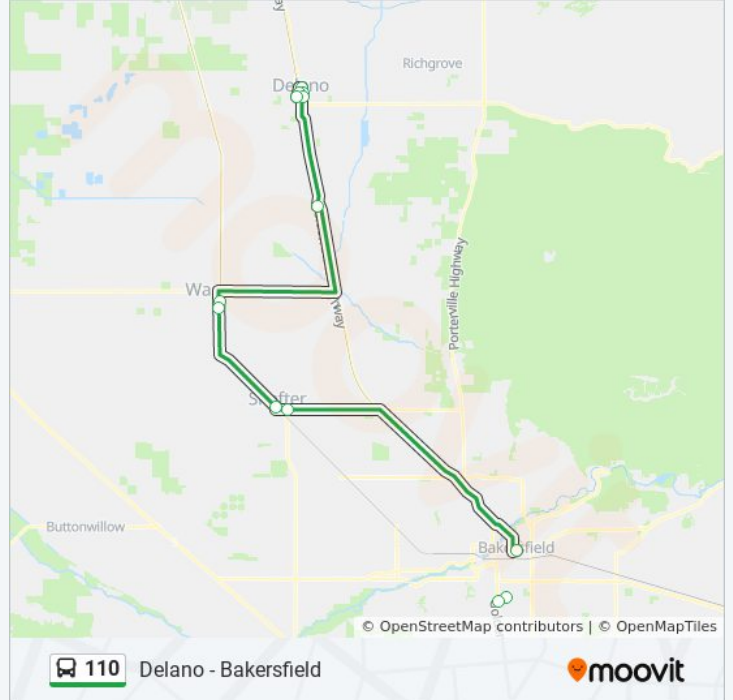

110 bus time schedules and route maps are available in an offline PDF at moovitapp.com. Use the [Moovit App](#) to see live bus times, train schedule or subway schedule, and step-by-step directions for all public transit in Bakersfield, CA.

[About Moovit](#) • [MaaS Solutions](#) • [Supported Countries](#) • [Mooviter Community](#)

© 2024 Moovit - All Rights Reserved

Check Live Arrival Times