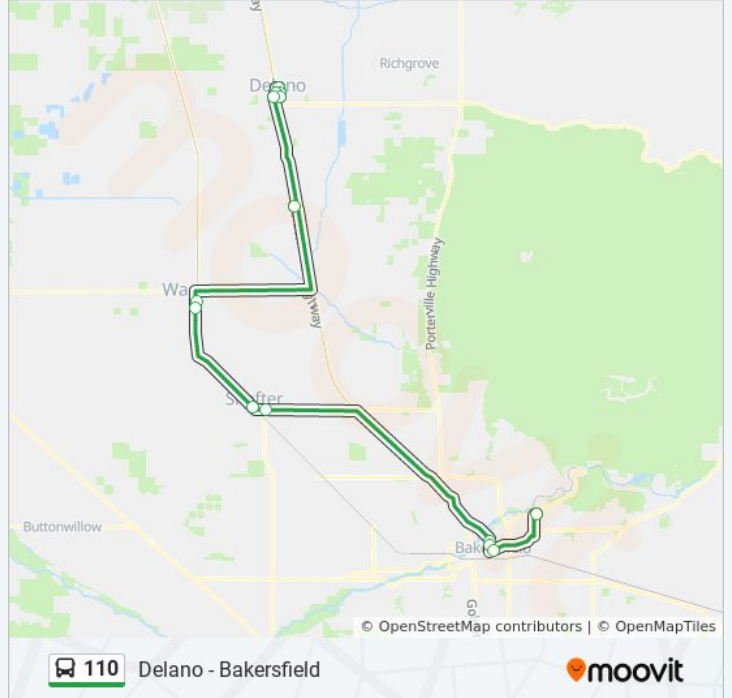

Use the Moovit App to find the closest 110 bus station near you and find out when is the next 110 bus arriving.

Direction: 9th Ave. at Jefferson St.→Bakersfield College / Panorama Dr.

14 stops

[VIEW LINE SCHEDULE](#)

- 9th Ave. at Jefferson St.
- Delano City Hall / Jefferson St.
- Jefferson Ave. at Cecil Ave.
- Delano Transit Center
- Delano Community Center/Ellington St.
- Mcfarland Community Center
- Wasco City Hall / 8th St.
- F St. at Poso Dr. (Sb)
- Stringham Park - Southbound
- Lerdo Highway at Beech Avenue (Sb)
- F St. at 30th St.
- Etr - Napd / F St.
- Get Downtown Transit Center
- Bakersfield College / Panorama Dr.

110 bus Info

Direction: 9th Ave. at Jefferson St.→Bakersfield College / Panorama Dr.

Stops: 14

Trip Duration: 89 min

Line Summary:

Direction: 9th Ave. at Jefferson St. → Get Downtown Transit Center

13 stops

[VIEW LINE SCHEDULE](#)

- 9th Ave. at Jefferson St.
- Delano City Hall / Jefferson St.
- Jefferson Ave. at Cecil Ave.
- Delano Transit Center
- Delano Community Center/Ellington St.
- Mcfarland Community Center
- Wasco City Hall / 8th St.
- F St. at Poso Dr. (Sb)
- Stringham Park - Southbound
- Lerdo Highway at Beech Avenue (Sb)
- F St. at 30th St.
- Etr - Napd / F St.
- Get Downtown Transit Center