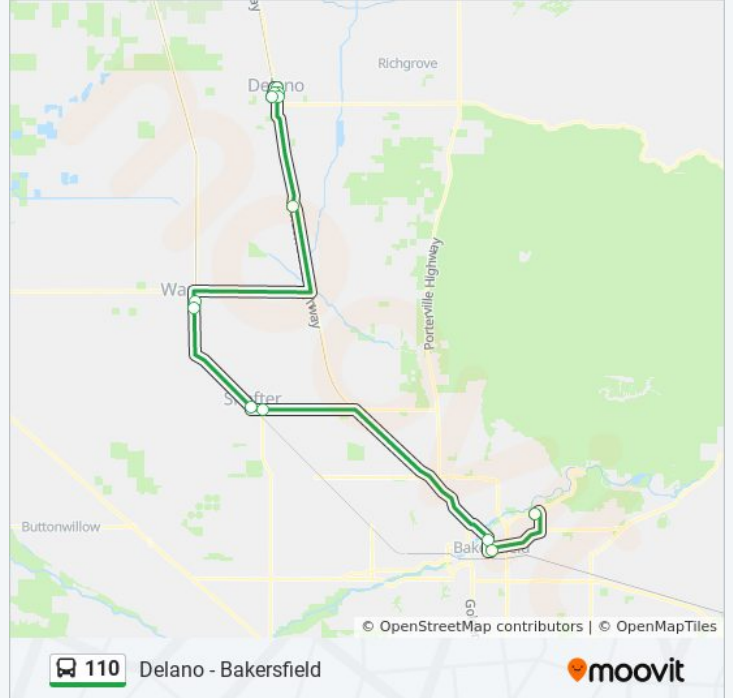

Sunday	Not Operational
Monday	8:00 AM - 8:15 PM
Tuesday	8:00 AM - 8:15 PM
Wednesday	8:00 AM - 8:15 PM
Thursday	8:00 AM - 8:15 PM
Friday	8:00 AM - 8:15 PM
Saturday	Not Operational

110 bus Info

Direction: Bakersfield College / Panorama Dr.→Delano Community Center/Ellington St.

Stops: 13

Trip Duration: 93 min

Line Summary:

Direction: Get Downtown Transit Center→Delano Community Center/Ellington St.

13 stops

[VIEW LINE SCHEDULE](#)

- Get Downtown Transit Center
- Macy'S/Hughes Ln.
- Valley Plaza/Wible Rd.
- Lerdo Highway at Beech Avenue (Nb)
- Stringham Park - Northbound
- F St. at Poso Dr. (Nb)
- Wasco City Hall / 8th St.
- Mcfarland Community Center
- 9th Ave. at Jefferson St.
- Delano City Hall / Jefferson St.
- Jefferson Ave. at Cecil Ave.
- Delano Transit Center
- Delano Community Center/Ellington St.