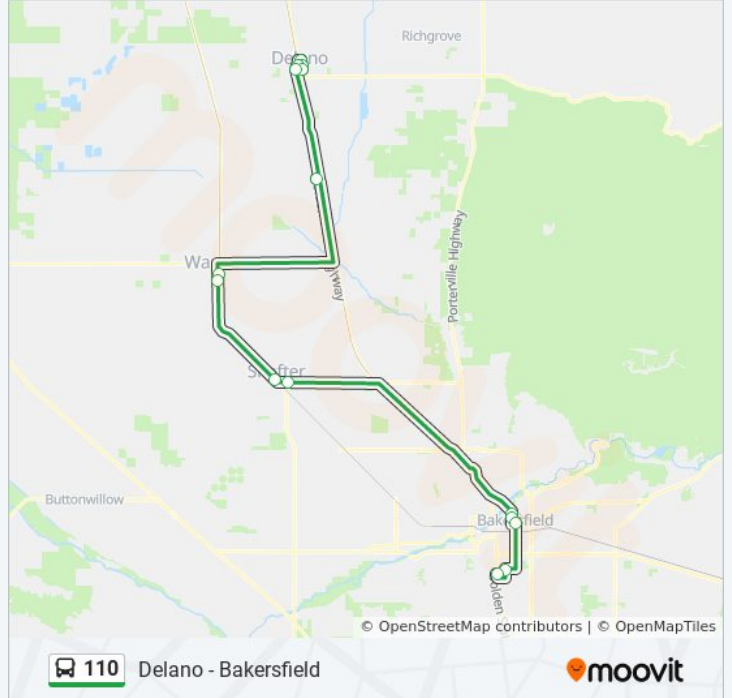

- 9th Ave. at Jefferson St.
- Delano City Hall / Jefferson St.
- Jefferson Ave. at Cecil Ave.
- Delano Transit Center
- Delano Community Center/Ellington St.
- Mcfarland Community Center
- Wasco City Hall / 8th St.
- F St. at Poso Dr. (Sb)
- Stringham Park - Southbound
- Lerdo Highway at Beech Avenue (Sb)
- F St. at 30th St.
- Etr - Napd / F St.
- Get Downtown Transit Center
- Macy'S/Hughes Ln.
- Valley Plaza/Wible Rd.

110 bus Time Schedule

9th Ave. at Jefferson St. → Valley Plaza/Wible Rd.

Route Timetable:

Sunday	11:42 AM
Monday	Not Operational
Tuesday	Not Operational
Wednesday	Not Operational
Thursday	Not Operational
Friday	Not Operational
Saturday	11:42 AM

110 bus Info

Direction: 9th Ave. at Jefferson St. → Valley Plaza/Wible Rd.

Stops: 15

Trip Duration: 93 min

Line Summary:

Direction: Bakersfield College / Panorama Dr.→Delano Community Center/Ellington St.

13 stops

[VIEW LINE SCHEDULE](#)

Bakersfield College / Panorama Dr.

Get Downtown Transit Center

Dmv - F St.

Lerdo Highway at Beech Avenue (Nb)

Stringham Park - Northbound

F St. at Poso Dr. (Nb)

Wasco City Hall / 8th St.