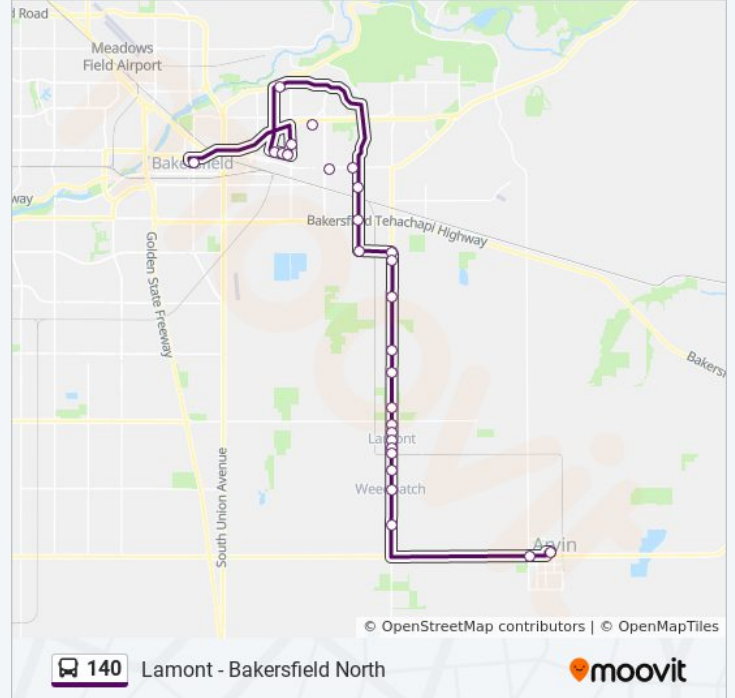

Weedpatch Hwy. at Hilltop Rd. (Sb)

Weedpatch Hwy. at Reynolds St. (Sb)

Main St. at Lamont Ave. (Sb)

Main St. at E Panama Rd. (Sb)

Main St. at School St. (Sb)

Main St. at Hall Rd. (Chipres Plaza)

Main St. at Segrue Rd. (Sb)

Main St. at Wharton Ave. (Sb)

Mountain View Village - Southbound

Post Office/Main St. (Sb)

Buena Vista Blvd. at Main St. (Sb)

Weedpatch Hwy. at Sunset Blvd. (Sb)

Bear Mountain Blvd. at Comanche Dr. (Sb)

4th Avenue at Hill Street

140 bus time schedules and route maps are available in an offline PDF at moovitapp.com. Use the [Moovit App](#) to see live bus times, train schedule or subway schedule, and step-by-step directions for all public transit in Bakersfield, CA.

[About Moovit](#) · [MaaS Solutions](#) · [Supported Countries](#) · [Mooviter Community](#)

© 2024 Moovit - All Rights Reserved

Check Live Arrival Times