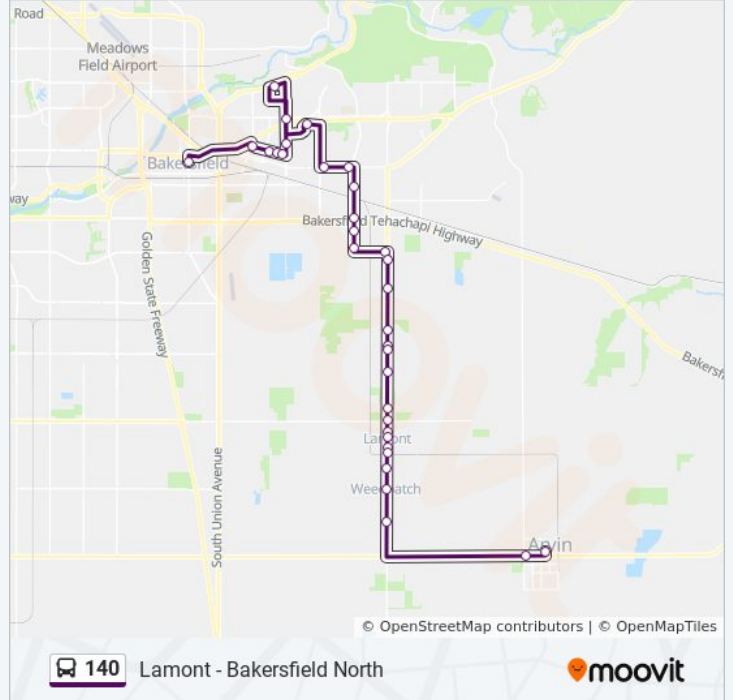

**140 bus Info**

**Direction:** 4th Avenue at Hill Street→Get Downtown Transit Center

**Stops:** 34

**Trip Duration:** 75 min

**Line Summary:**

S Fairfax Rd. at Morro Dr.

Fairfax Rd. at Brundage Ln. (Nb)

Fairfax Rd. at Pioneer Dr. (Nb)

Niles St. at Fairfax Rd.

Niles St. at Tate St. (Nb)

Target/Mall View Rd.

Bakersfield College / Panorama Dr.

Mt Vernon & Columbus

Richard Prado Senior Center

Kern Medical Center - Er

Flower @ Kern Medical

Flower & Williams

Flower St. at Beale Ave.

Get Downtown Transit Center

**Direction: Get Downtown Transit Center→4th Avenue at Hill Street**

29 stops

[VIEW LINE SCHEDULE](#)

Get Downtown Transit Center

Richard Prado Senior Center

**Stops:** 29

**Trip Duration:** 72 min

**Line Summary:**

Weedpatch Hwy. at Hilltop Rd. (Sb)

Weedpatch Hwy. at Reynolds St. (Sb)

Main St. at Lamont Ave. (Sb)

Main St. at E Panama Rd. (Sb)

Main St. at School St. (Sb)