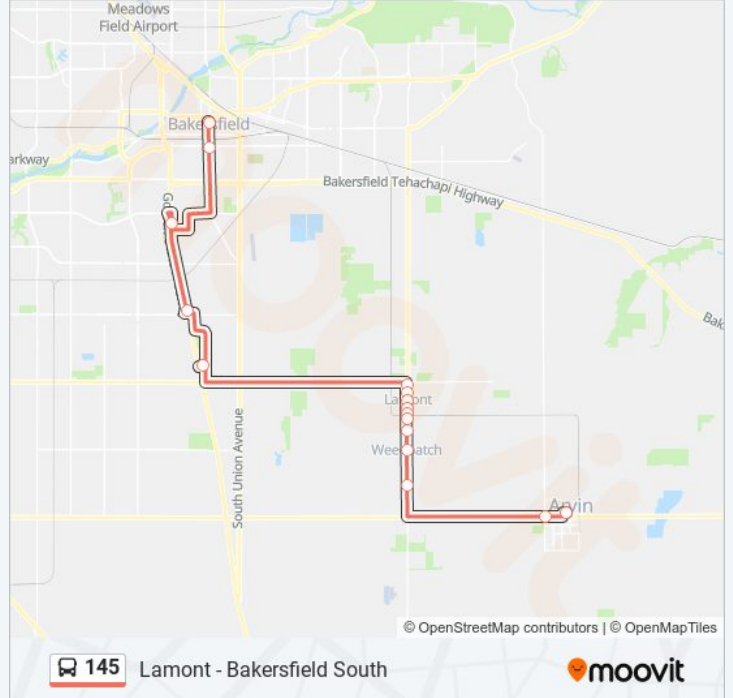

145 bus Info

Direction: Buena Vista Blvd. at Main St. (End Of Route) (760875)→Get Downtown Transit Center (760793)

Stops: 13

Trip Duration: 50 min

Line Summary:

Direction: Get Downtown Transit Center (760793) → 4th Avenue at Hill Street (760737)

16 stops

[VIEW LINE SCHEDULE](#)

- Get Downtown Transit Center (760793)
- Chester Ave. & California Ave.
- Valley Plaza/Wible Rd. (760878)
- Wal-Mart/Panama Ln.
- Park & Ride/Mckee Rd. (760823)
- Main St. at E Panama Rd. (Sb) (760787)
- Main St. at School St. (Sb) (760776)
- Main St. at Hall Rd. (Chipres Plaza) (760763)
- Main St. at Segrue Rd. (Sb) (760792)
- Main St. at Wharton Ave. (Sb) (761658)
- Mountain View Village - Southbound (4160863)
- Post Office/Main St. (Sb) (761659)
- Buena Vista Blvd. at Main St. (Sb) (2512206)
- Weedpatch Hwy. at Sunset Blvd. (Sb) (771441)
- Bear Mountain Blvd. at Comanche Dr. (Sb) (769828)
- 4th Avenue at Hill Street (760737)

145 bus Info

Direction: Get Downtown Transit Center (760793) → 4th Avenue at Hill Street (760737)

Stops: 16

Trip Duration: 65 min

Line Summary:

Direction: Get Downtown Transit Center (760793)→Buena Vista Blvd. at Main St. (End Of Route) (760875)

13 stops

[VIEW LINE SCHEDULE](#)

Get Downtown Transit Center (760793)

Chester Ave. & California Ave.

Valley Plaza/Wible Rd. (760878)

Wal-Mart/Panama Ln.

Park & Ride/Mckee Rd. (760823)

Main St. at E Panama Rd. (Sb) (760787)