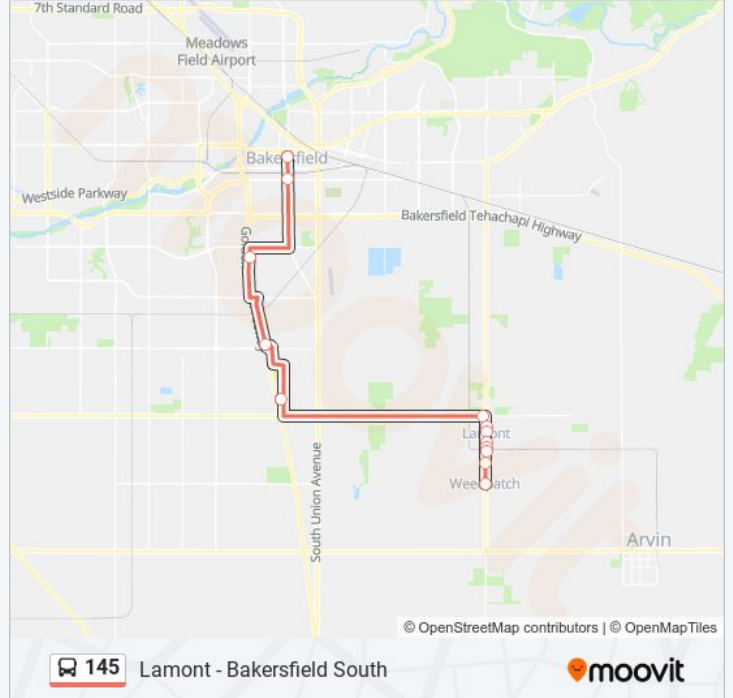

145 bus Info

Direction: 4th Avenue at Hill Street (760737)→Get Downtown Transit Center (760793)

Stops: 16

Trip Duration: 65 min

Line Summary:

Direction: Buena Vista Blvd. at Main St. (End Of Route) (760875)→Get Downtown Transit Center (760793)

Get Downtown Transit Center (760793)

145 bus Time Schedule

Buena Vista Blvd. at Main St. (End Of Route) (760875)→Get Downtown Transit Center (760793)
Route Timetable:

Sunday	Not Operational
Monday	7:45 AM - 5:30 PM
Tuesday	7:45 AM - 5:30 PM
Wednesday	7:45 AM - 5:30 PM
Thursday	7:45 AM - 5:30 PM
Friday	7:45 AM - 5:30 PM
Saturday	Not Operational

145 bus Info

Direction: Buena Vista Blvd. at Main St. (End Of Route) (760875)→Get Downtown Transit Center (760793)

Stops: 13

Trip Duration: 50 min

Line Summary:

Direction: Get Downtown Transit Center (760793) → 4th Avenue at Hill Street (760737)

13 stops

[VIEW LINE SCHEDULE](#)

Get Downtown Transit Center (760793)

Chester Ave. & California Ave.

Valley Plaza/Wible Rd. (760878)

Wal-Mart/Panama Ln.

Park & Ride/Mckee Rd. (760823)

Main St. at E Panama Rd. (Sb) (760787)