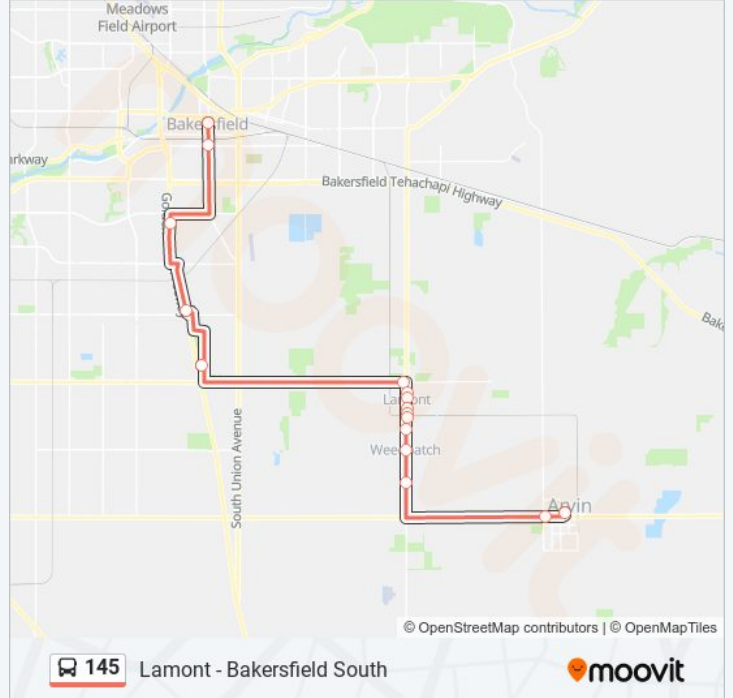

Direction: 4th Avenue at Hill Street (760737)→Get Downtown Transit Center (760793)

16 stops

[VIEW LINE SCHEDULE](#)

- 4th Avenue at Hill Street (760737)
- Bear Mountain Blvd. at Comanche Dr. (Nb) (771439)
- Weedpatch Hwy. at Sunset Blvd. (Nb) (760853)
- Buena Vista Blvd. at Main St. (Nb) (2512207)
- Post Office/Main St. (Nb) (771440)
- Mountain View Village (Nb) (4160864)
- Main St. at Wharton Ave. (Nb) (760812)
- Main St. at Segrue Rd. (Nb) (761650)
- Main St. at Hall Rd. (County Fair Market) (760771)
- Main St. at School St. (Nb) (761651)
- E Panama Rd. at Main St. (768695)
- Park & Ride/Mckee Rd. (760823)
- Wal-Mart/Panama Ln.
- Valley Plaza/Wible Rd. (760878)
- Chester Ave. at California Ave. (Starbucks) (2394633)
- Get Downtown Transit Center (760793)

145 bus Info

Direction: 4th Avenue at Hill Street (760737)→Get Downtown Transit Center (760793)

Stops: 16

Trip Duration: 65 min

Line Summary:

Direction: Buena Vista Blvd. at Main St. (End Of Route) (760875)→Get Downtown Transit Center (760793)

13 stops

[VIEW LINE SCHEDULE](#)

Buena Vista Blvd. at Main St. (End Of Route) (760875)

Post Office/Main St. (Nb) (771440)

Mountain View Village (Nb) (4160864)

Main St. at Wharton Ave. (Nb) (760812)

Main St. at Segrue Rd. (Nb) (761650)

145 bus Info

Direction: Buena Vista Blvd. at Main St. (End Of Route) (760875)→Get Downtown Transit Center (760793)

Stops: 13

Trip Duration: 50 min

Line Summary:

Direction: Get Downtown Transit Center (760793) → 4th Avenue at Hill Street (760737)