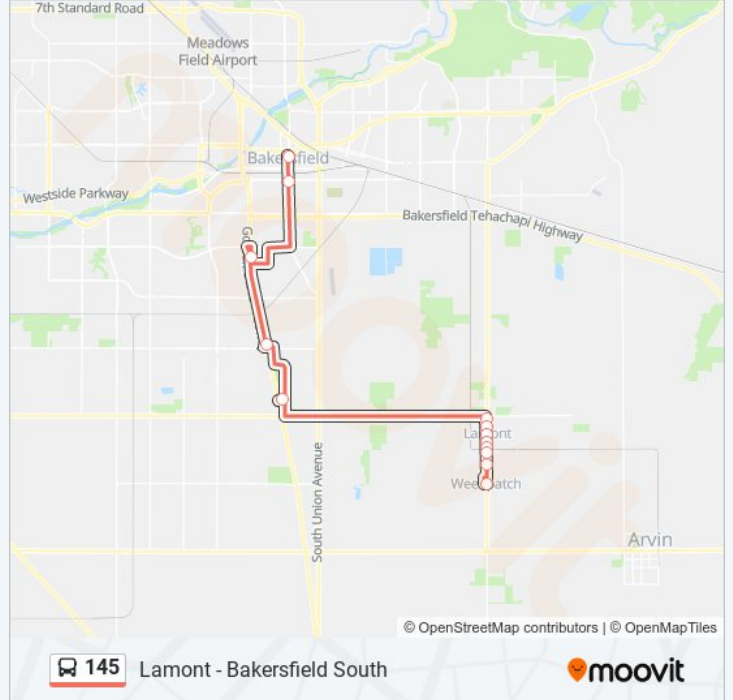

145 bus Info

Direction: 4th Avenue at Hill Street (760737)→Get Downtown Transit Center (760793)

Stops: 16

Trip Duration: 65 min

Line Summary:

Direction: Buena Vista Blvd. at Main St. (End Of Route) (760875)→Get Downtown Transit Center (760793)

Main St. at School St. (Sb) (760776)

Main St. at Hall Rd. (Chipres Plaza) (760763)

Main St. at Segrue Rd. (Sb) (760792)

Main St. at Wharton Ave. (Sb) (761658)

Mountain View Village - Southbound (4160863)

Post Office/Main St. (Sb) (761659)

Buena Vista Blvd. at Main St. (End Of Route) (760875)

145 bus Time Schedule

Get Downtown Transit Center (760793)→Buena Vista Blvd. at Main St. (End Of Route) (760875)
Route Timetable:

Sunday	Not Operational
Monday	6:40 AM - 6:30 PM
Tuesday	6:40 AM - 6:30 PM
Wednesday	6:40 AM - 6:30 PM
Thursday	6:40 AM - 6:30 PM
Friday	6:40 AM - 6:30 PM
Saturday	Not Operational

145 bus Info

Direction: Get Downtown Transit Center (760793)→Buena Vista Blvd. at Main St. (End Of Route) (760875)

Stops: 13

Trip Duration: 50 min

Line Summary:

145 bus time schedules and route maps are available in an offline PDF at moovitapp.com. Use the [Moovit App](#) to see live bus times, train schedule or subway schedule, and step-by-step directions for all public transit in Bakersfield, CA.