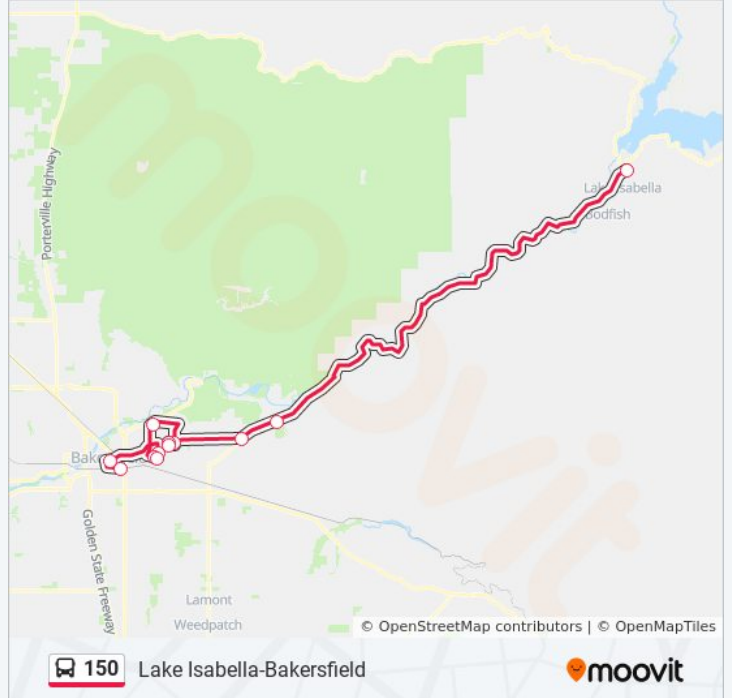

Use the Moovit App to find the closest 150 bus station near you and find out when is the next 150 bus arriving.

Direction: Bakersfield Amtrak→Senior Center/Lake Isabella Blvd.

12 stops

[VIEW LINE SCHEDULE](#)

Bakersfield Amtrak

Get Downtown Transit Center

Richard Prado Senior Center

Kern Medical Center - Er

Flower @ Kern Medical

Bakersfield College / Panorama Dr.

Kaiser / Mall View Rd.

Target/Mall View Rd.

Bernard & New Market Way

Chevron / Hwy. 178

Miramonte Dr. at Hwy. 178 (Eb)

Senior Center/Lake Isabella Blvd.

150 bus Time Schedule

Bakersfield Amtrak→Senior Center/Lake Isabella Blvd. Route Timetable:

Sunday	6:45 AM - 4:30 PM
Monday	7:40 AM - 6:00 PM
Tuesday	7:40 AM - 6:00 PM
Wednesday	7:40 AM - 6:00 PM
Thursday	7:40 AM - 6:00 PM
Friday	7:40 AM - 6:00 PM
Saturday	7:40 AM - 6:00 PM

150 bus Info

Direction: Bakersfield Amtrak→Senior Center/Lake Isabella Blvd.

Stops: 12

Trip Duration: 71 min

Line Summary:

Direction: Senior Center/Lake Isabella Blvd.→Bakersfield Amtrak

13 stops

[VIEW LINE SCHEDULE](#)