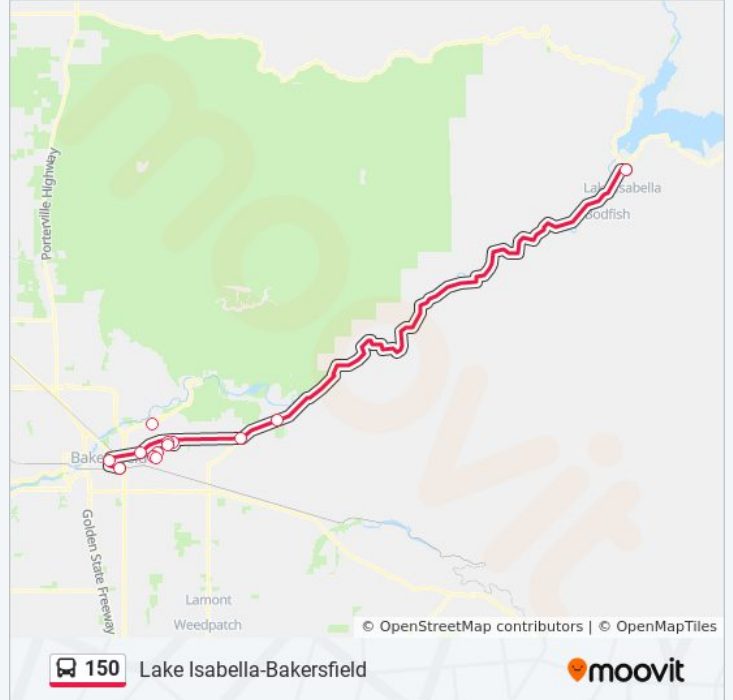

150 bus time schedules and route maps are available in an offline PDF at moovitapp.com. Use the [Moovit App](#) to see live bus times, train schedule or subway schedule, and step-by-step directions for all public transit in Bakersfield, CA.

[About Moovit](#) • [MaaS Solutions](#) • [Supported Countries](#) • [Mooviter Community](#)

© 2024 Moovit - All Rights Reserved

Check Live Arrival Times