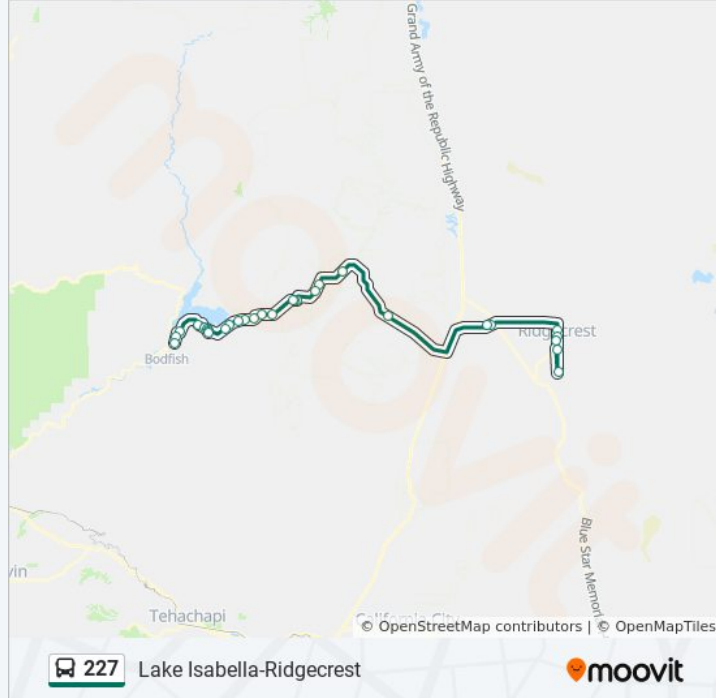

Prince Ranch/Hwy. 178

Koa Campground/Hwy. 178 (Wb)

Frontage Rd. at Navajo Ave.

Southlake Plaza/Entrada Blvd.

Kern Valley Hospital/Laurel Ave.

Wellness Center/Lynch Canyon Dr.

Bowling Alley / Mccray Rd.

Harbor Light/Hwy. 178

Hwy. 178 at Mobile Dr. (Wb)

Paradise Cove/Hwy. 178 (Wb)

County Administration Bldg. / Lakeland St.

Senior Center/Lake Isabella Blvd.

Kern Valley Plaza / Erskine Creek Rd.

227 bus time schedules and route maps are available in an offline PDF at moovitapp.com. Use the [Moovit App](#) to see live bus times, train schedule or subway schedule, and step-by-step directions for all public transit in Bakersfield, CA.

[About Moovit](#) · [MaaS Solutions](#) · [Supported Countries](#) · [Mooviter Community](#)

© 2024 Moovit - All Rights Reserved

Check Live Arrival Times