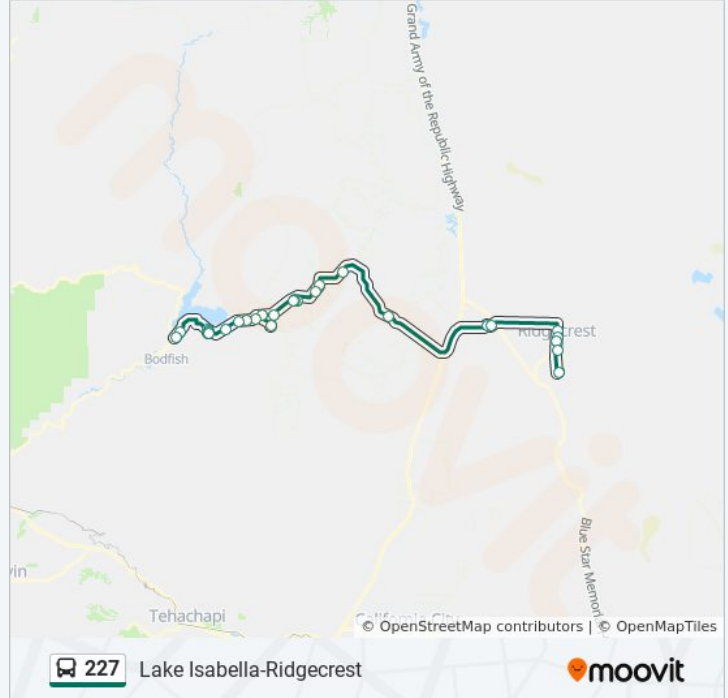

227 bus Info

Direction: Senior Center/Lake Isabella Blvd.→Cerro Coso Community College

Stops: 28

Trip Duration: 100 min

Line Summary:

Cap Canyon (Eb)
 White Blanket Rd. at Hwy. 178 (Eb)
 Frank St. at Hwy. 178 (Eb)
 Walker Pass at Hwy. 178 (Eb)
 Transit Center / 3rd Street
 Chevron/West Inyokern Rd.
 Ridgecrest Hospital / China Lake Blvd.
 Kern County Superior Court - Desert Sport Center
 Ridgecrest City Hall/W California Ave.
 Wal-Mart/China Lake Blvd.
 Cerro Coso Community College

Direction: Wal-Mart/China Lake Blvd.→Kern Valley Plaza / Erskine Creek Rd.

30 stops

[VIEW LINE SCHEDULE](#)

Wal-Mart/China Lake Blvd.
 Cerro Coso Community College
 Ridgecrest City Hall/W California Ave.
 Kern County Superior Court - N. China Lake Blvd.
 K-Mart/China Lake Blvd.
 Chevron/West Inyokern Rd.
 Transit Center / 3rd Street
 Walker Pass at Hwy. 178 (Wb)
 Frank St. at Hwy. 178 (Wb)
 White Blanket Rd. at Hwy. 178 (Wb)
 Cap Canyon (Wb)
 Scodie Park Rd. at Cypress St.
 Easy St. at Cypress St.
 Acacia Ave. at Worthington St.
 Power's Track/Hwy. 178 (Wb)
 Southfork Elementary School/Hwy. 178
 Paul's Place/Paul's Place Dr.

227 bus Info

Direction: Wal-Mart/China Lake Blvd.→Kern Valley Plaza / Erskine Creek Rd.

Stops: 30

Trip Duration: 115 min

Line Summary:

Prince Ranch/Hwy. 178

Koa Campground/Hwy. 178 (Wb)

Frontage Rd. at Navajo Ave.