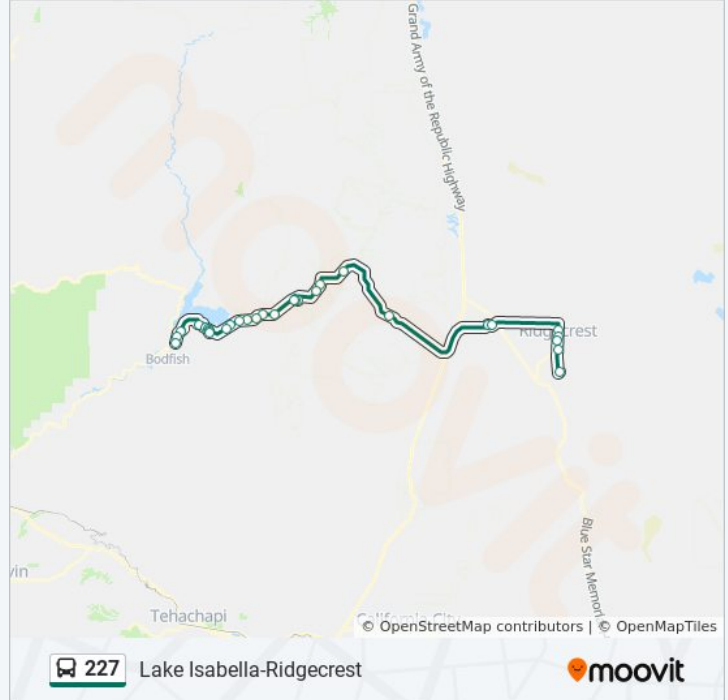

Use the Moovit App to find the closest 227 bus station near you and find out when is the next 227 bus arriving.

Direction: Kern Valley Plaza / Erskine Creek Rd.→Cerro Coso Community College

31 stops

[VIEW LINE SCHEDULE](#)

227 bus Info

Direction: Kern Valley Plaza / Erskine Creek Rd.→Cerro Coso Community College

Stops: 31

Trip Duration: 105 min

Line Summary:

Cap Canyon (Eb)
 White Blanket Rd. at Hwy. 178 (Eb)
 Frank St. at Hwy. 178 (Eb)
 Walker Pass at Hwy. 178 (Eb)
 Transit Center / 3rd Street
 Chevron/West Inyokern Rd.
 Ridgecrest Hospital / China Lake Blvd.
 Kern County Superior Court - Desert Sport Center
 Ridgecrest City Hall/W California Ave.
 Wal-Mart/China Lake Blvd.
 Cerro Coso Community College

Direction: Senior Center/Lake Isabella Blvd.→Cerro Coso Community College

28 stops

[VIEW LINE SCHEDULE](#)

Senior Center/Lake Isabella Blvd.
 County Administration Bldg. / Lakeland St.
 Eye Care Center / Mountain Mesa Rd.
 Kern Valley Hospital/Laurel Ave.
 Wellness Center/Lynch Canyon Dr.
 Bowling Alley / Mccray Rd.
 Southlake Plaza/Entrada Blvd.
 Koa Campground/Hwy. 178 (Eb)
 Hwy. 178 at Vista Grande Dr.
 Paul's Place/Paul's Place Dr.
 Southfork Middle School/Kelso Valley Rd.
 Southfork Elementary School/Hwy. 178
 Power's Track/Hwy. 178 (Eb)
 Easy St. at Hwy. 178
 Scodie Park Rd. at Cypress St.
 Easy St. at Cypress St.
 Acacia Ave. at Worthington St.

227 bus Info

Direction: Senior Center/Lake Isabella Blvd.→Cerro Coso Community College

Stops: 28

Trip Duration: 100 min

Line Summary:

Cap Canyon (Eb)
 White Blanket Rd. at Hwy. 178 (Eb)
 Frank St. at Hwy. 178 (Eb)
 Walker Pass at Hwy. 178 (Eb)
 Transit Center / 3rd Street
 Chevron/West Inyokern Rd.
 Ridgecrest Hospital / China Lake Blvd.
 Kern County Superior Court - Desert Sport Center
 Ridgecrest City Hall/W California Ave.
 Wal-Mart/China Lake Blvd.
 Cerro Coso Community College