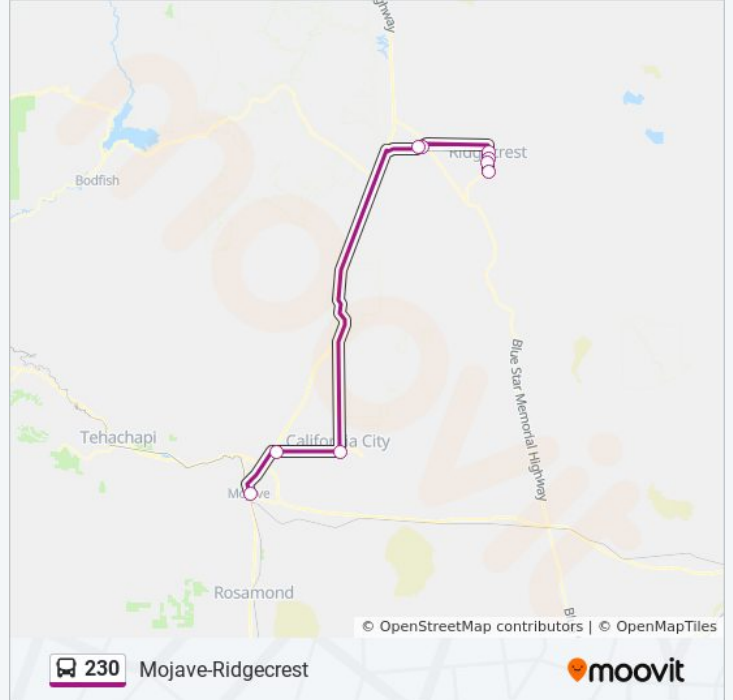

230 bus time schedules and route maps are available in an offline PDF at moovitapp.com. Use the [Moovit App](#) to see live bus times, train schedule or subway schedule, and step-by-step directions for all public transit in Bakersfield, CA.

[About Moovit](#) · [MaaS Solutions](#) · [Supported Countries](#) · [Mooviter Community](#)

© 2024 Moovit - All Rights Reserved

Check Live Arrival Times