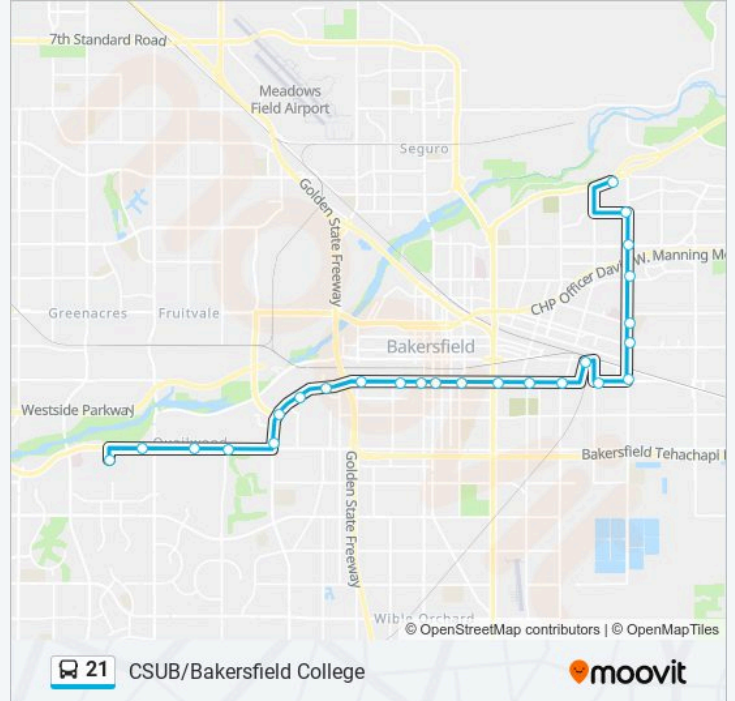

### Direction: Bakersfield College

25 stops

[VIEW LINE SCHEDULE](#)

- CSUB
- Stockdale & Town & Country
- Stockdale & El Rio
- Stockdale & Ashe
- California & Business Center Drive
- California & Mohawk
- California & Easton
- California & Chester Lane
- California & Oak
- California & C St
- California & G
- California & Chester Avenue
- California & P
- East California & Union
- East California & King
- East California & Martin Luther King Junior
- Homeless Center
- East California & Beverly
- Mount Vernon & East California
- Mount Vernon & Niles
- Mount Vernon & Flower

### 21 bus Info

**Direction:** Bakersfield College

**Stops:** 25

**Trip Duration:** 61 min

**Line Summary:**

Mount Vernon & Del Amo

Mount Vernon & Columbus

University & Mount Vernon

Bakersfield College

**Direction: CSUB**

24 stops

[VIEW LINE SCHEDULE](#)

Bakersfield College

Mount Vernon & University

Mt Vernon & Columbus

Mount Vernon & Bernard

**Stops:** 24

**Trip Duration:** 59 min

**Line Summary:**

California & Mohawk

Stockdale & California

Stockdale & Ashe

Stockdale & El Rio

Stockdale @ Town & Country