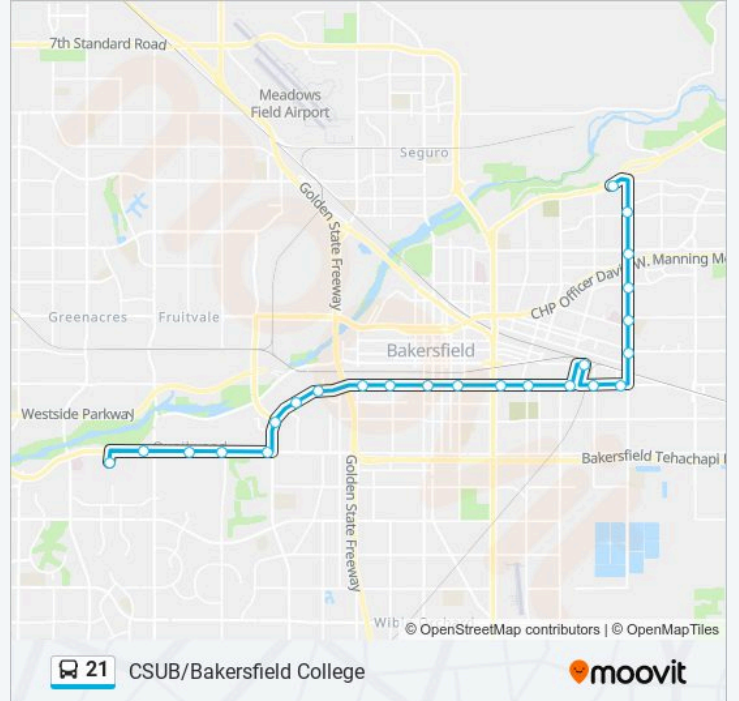

California & Mohawk

Stockdale & California

Stockdale & Ashe

Stockdale & El Rio

Stockdale @ Town & Country

CSUB

21 bus time schedules and route maps are available in an offline PDF at moovitapp.com. Use the Moovit App to see live bus times, train schedule or subway schedule, and step-by-step directions for all public transit in Bakersfield, CA.

© 2024 Moovit - All Rights Reserved