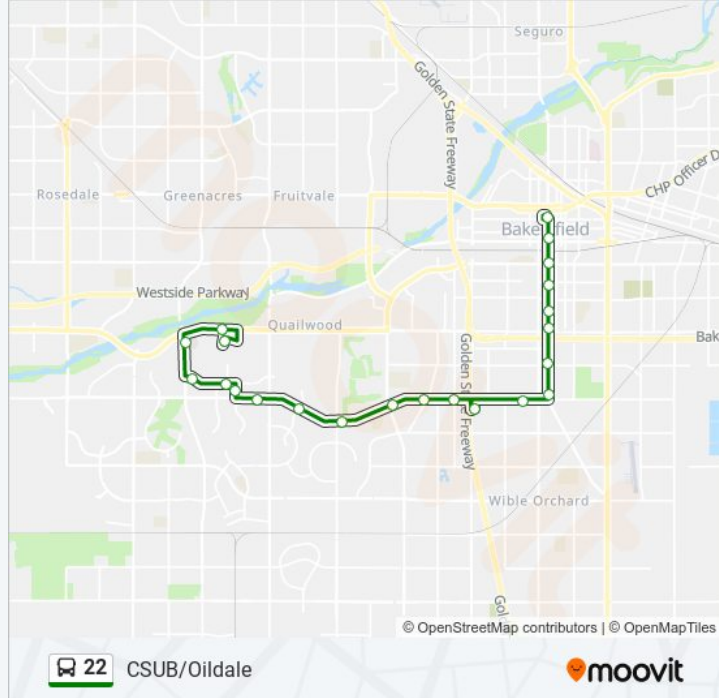

Camino Media & Roadrunner

Camino Media & Old River

Old River @ Heroes Way

Old River @ Mercy Southwest Hospital

CSUB

Direction: Downtown

9 stops

[VIEW LINE SCHEDULE](#)

Stops: 9

Trip Duration: 15 min

Line Summary:

Direction: Downtown

22 stops

[VIEW LINE SCHEDULE](#)

- CSUB
- Stockdale @ Millenium Surgery Center
- Old River @ Mercy Southwest Hospital
- Camino Media & Old River
- Camino Media & Roadrunner
- Haggin Oaks @ the Marketplace
- Ming @ Southwest Library
- Ming & El Portal
- Ming & Ashe
- Ming & New Stine
- Ming & Hasti Acres
- Ming & Real
- Southwest Transit Center
- Ming & Anita
- South Chester & El Sereno
- South Chester & Belle Terrace
- Chester & Brundage
- Chester & 3rd

Stops: 22

Trip Duration: 39 min

Line Summary:

Chester & 7th

Chester & California

Chester & 17th

Downtown Transit Center

Direction: Oildale

37 stops

[VIEW LINE SCHEDULE](#)

CSUB

Stockdale @ Millenium Surgery Center

Old River @ Mercy Southwest Hospital

Camino Media & Old River

Camino Media & Roadrunner

Haggin Oaks @ the Marketplace