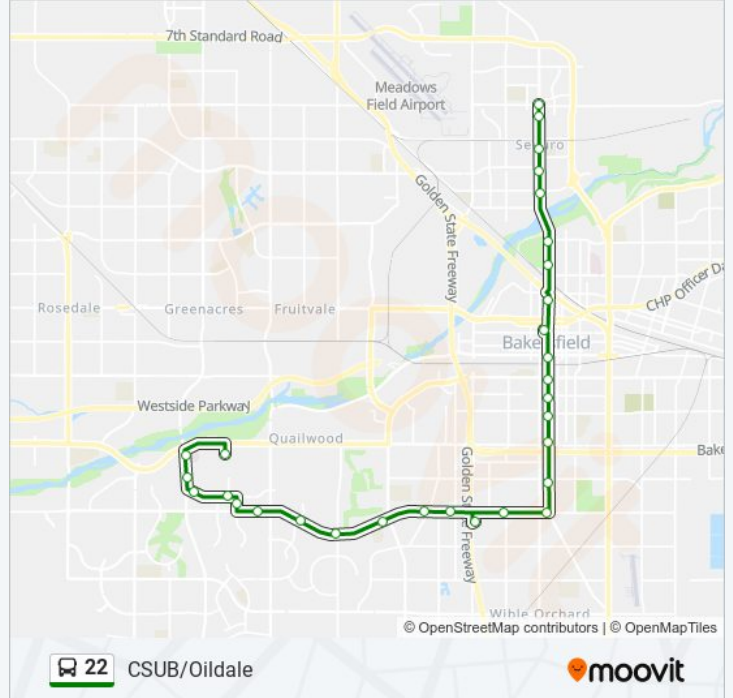

Direction: CSUB

30 stops

[VIEW LINE SCHEDULE](#)

- North Chester & China Grade Loop
- North Chester & Francis
- North Chester & Wilson
- North Chester & Decatur
- North Chester & Roberts
- Chester & West Columbus
- Chester & 36th
- Chester & 28th
- Downtown Transit Center
- Chester & Truxtun
- Chester Ave. & California Ave.
- Chester & 7th
- Chester & 4th
- Chester & Brundage
- South Chester & Belle Terrace
- Ming & South Chester
- Ming & Hughes
- Southwest Transit Center
- Ming & Real
- Ming & Stine
- Ming & New Stine
- Ming & Ashe

22 bus Info

Direction: CSUB

Stops: 30

Trip Duration: 75 min

Line Summary:

Ming & El Portal

Ming @ Southwest Library

Haggin Oaks & Liberty Park

Camino Media & Roadrunner

Camino Media & Old River

Old River @ Heroes Way

Old River @ Mercy Southwest Hospital

CSUB

Direction: Downtown

9 stops

[VIEW LINE SCHEDULE](#)

Stops: 22

Trip Duration: 39 min

Line Summary:

Chester & 7th

Chester & California

Chester & 17th

Downtown Transit Center

Direction: Oildale