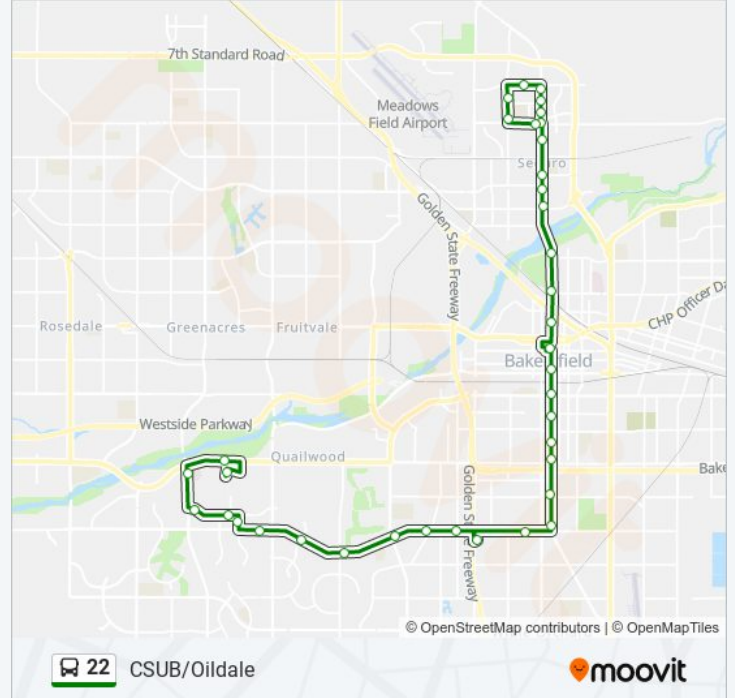

Camino Media & Roadrunner

Camino Media & Old River

Old River @ Heroes Way

Old River @ Mercy Southwest Hospital

CSUB

Direction: Downtown

9 stops

[VIEW LINE SCHEDULE](#)

Stops: 22

Trip Duration: 39 min

Line Summary:

Chester & 7th

Chester & California

Chester & 17th

Downtown Transit Center

Direction: Oildale

Downtown Transit Center

Chester & 27th

Chester & 34th

Chester & West Columbus

North Chester & Roberts

North Chester & Decatur

North Chester @ Standard School

North Chester & Arvin

China Grade Loop & North Chester

Mccray & China Grade Loop

Mccray & Quail Rock

West Day & Big Creek

North Chester @ Walmart

North Chester & Universe

North Chester & Bedford

North Chester & China Grade Loop