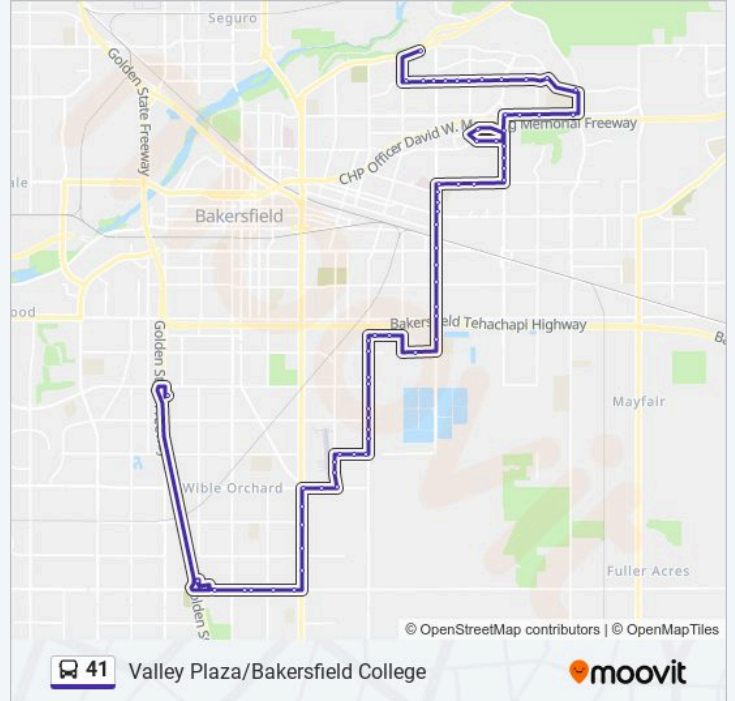

### Direction: Bakersfield College

67 stops

[VIEW LINE SCHEDULE](#)

Southwest Transit Center  
Wal-Mart/Panama Ln.  
Panama Lane & Colony  
Panama Lane & Hammond  
Panama Lane & Finch  
Panama Lane & Monitor  
Panama Lane & Tiburon  
South Union & Sierra Vista  
South Union & Price  
South Union & Pacheco  
South Union @ Truck Parking Lot  
White Lane & South Union  
White Lane & Madison  
Madison & White Lane  
Madison & Brook  
Madison & Planz  
East Planz & Elda  
East Planz & Horne  
East Plan & South Milk  
South Doctor M.L.K. @ Friendship House  
South Doctor M L K & Casa Grande

### 41 bus Info

**Direction:** Bakersfield College

**Stops:** 67

**Trip Duration:** 93 min

**Line Summary:**

South Dr. Milk & Watts  
S Dr Milk & Bradshaw  
South Doctor Milk & Casa Loma  
South Dr Milk & Reese  
America's Job Center  
South Milk & Mcnew Court  
Feliz & Simpson  
Feliz & Franco  
East Belle Terrace & Enterprise  
Adult School  
Mt. Vernon & Brundage Ln  
Mount Vernon & Texas  
Mount Vernon & Virginia  
Mount Vernon & Lucky  
Mount Vernon & East California  
Mount Vernon & Lake  
Mount Vernon & Niles  
Mount Vernon & Pacific  
Mount Vernon & Flower  
College & Mt Vernon  
College & Cypress  
College & Burton  
Oswell & College  
Oswell & Jade  
Oswell & Kent  
Oswell & Pico  
Target/Mall View Rd.  
Bernard & New Market Way  
Bernard & Cleo  
Oswell & Mall View  
Auburn & Oswell  
Auburn & Auburn Court

### Direction: Valley Plaza

72 stops

[VIEW LINE SCHEDULE](#)

Bakersfield College

Mount Vernon & University

University & Dana

University & Eton

University & Wenatchee

White Lane & South Union

South Union Across From Truck Parking

South Union & Pacheco

South Union & Price

South Union & Radicchio

Panama Lane & Union

Panama Lane & Betty

Panama Lane & Monitor