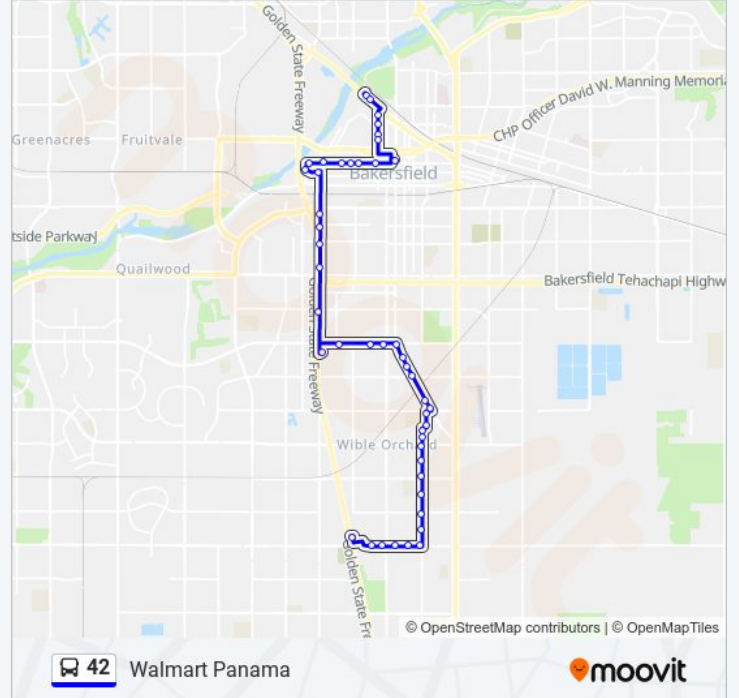

Monitor & Capitola

Monitor & Fairview

Monitor & Adelaide

Panama Lane & Monitor

Panama Lane & Finch

Panama Lane & Springbrook

Panama Lane & South H

Panama Lane & Pebble Point

Wal-Mart/Panama Ln.

**Direction: Westchester**

42 stops

[VIEW LINE SCHEDULE](#)

Wal-Mart/Panama Ln.

**42 bus Time Schedule**

Westchester Route Timetable:

Sunday	6:56 AM - 5:56 PM
--------	-------------------