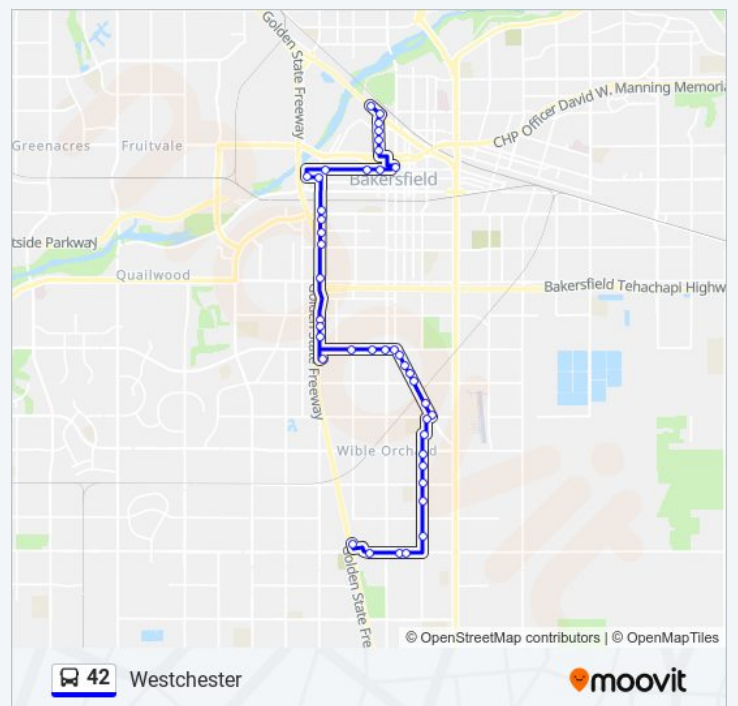

Monitor & Capitola

Monitor & Fairview

Monitor & Adelaide

Panama Lane & Monitor

Panama Lane & Finch

Panama Lane & Springbrook

Panama Lane & South H

Panama Lane & Pebble Point

Wible & Belle Terrace

Oak & Brundage

Oak & Palm

Oak & Chester Lane

Oak & Park

Oak & California

19th & Oak

Westwind & 19th

21st & Oak

21st & C

Tuesday	6:56 AM - 5:56 PM
Wednesday	6:56 AM - 5:56 PM
Thursday	6:56 AM - 5:56 PM
Friday	6:56 AM - 5:56 PM
Saturday	6:56 AM - 5:56 PM

### 42 bus Info

**Direction:** Westchester

**Stops:** 42

**Trip Duration:** 62 min

**Line Summary:**

21st & F

Downtown Transit Center

F & 24th