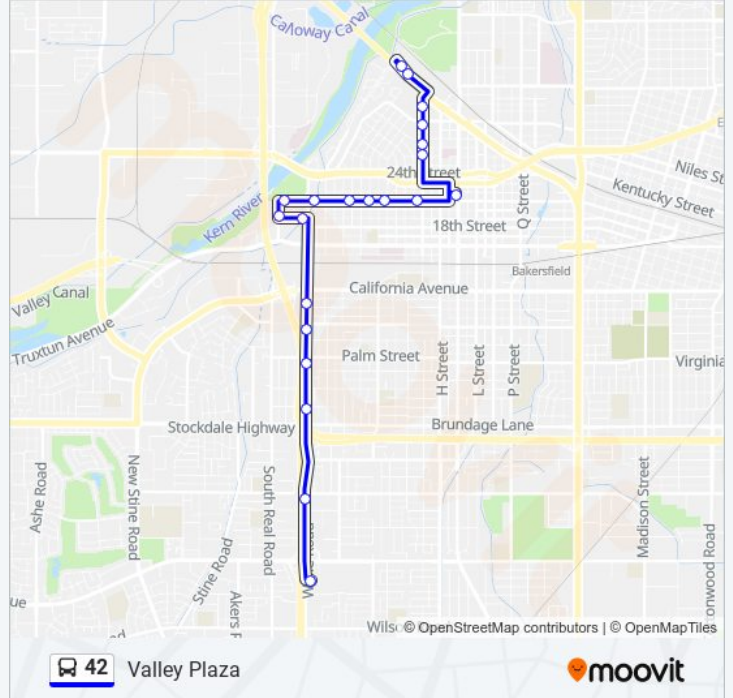

### 42 bus Time Schedule

Valley Plaza Route Timetable:

Sunday	6:28 PM
Monday	6:28 PM
Tuesday	6:28 PM
Wednesday	6:28 PM
Thursday	6:28 PM
Friday	6:28 PM
Saturday	6:28 PM

### 42 bus Info

**Direction:** Valley Plaza

**Stops:** 21

**Trip Duration:** 34 min

**Line Summary:**

**Direction: Valley Plaza**

22 stops

[VIEW LINE SCHEDULE](#)

- Wal-Mart/Panama Ln.
- Panama Lane & Colony
- Panama Lane & Hammond
- Panama Lane & Finch
- Monitor & Adelaide
- Monitor & Capitola
- Monitor & Pacheco
- Monitor & Camile
- Monitor & White Lane
- Merrimac & Monitor
- Raider & Planz
- South Chester & Planz
- South Chester & Geneva
- South Chester & Wilson
- South Chester & South M
- South Chester & Southgate
- South Chester & Ming
- Ming & South Chester

**Stops:** 22

**Trip Duration:** 28 min

**Line Summary:**

Ming & South H

Ming & Anita

Ming & Hughes

Southwest Transit Center

**Direction: Walmart Panama**