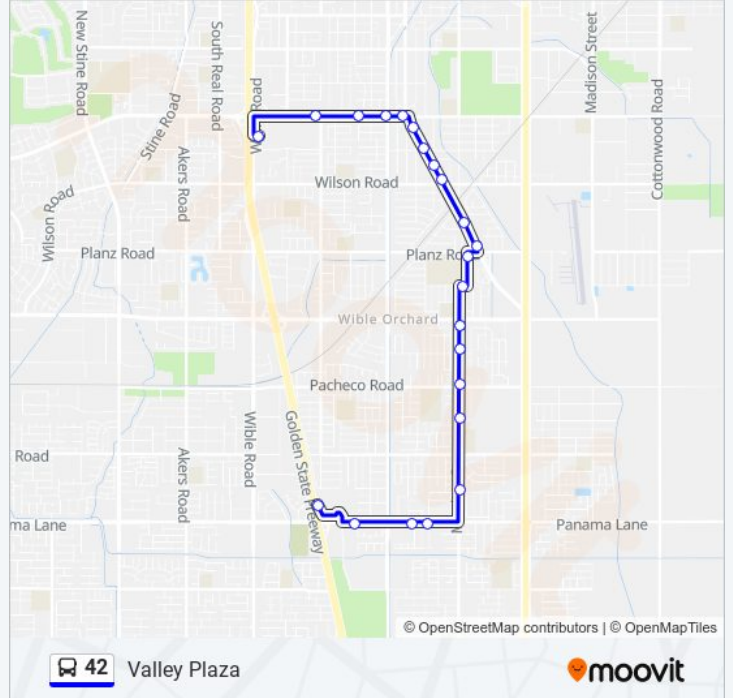

- Wal-Mart/Panama Ln.
- Panama Lane & Colony
- Panama Lane & Hammond
- Panama Lane & Finch
- Monitor & Adelaide
- Monitor & Capitola
- Monitor & Pacheco
- Monitor & Camile
- Monitor & White Lane
- Merrimac & Monitor
- Raider & Planz
- South Chester & Planz
- South Chester & Geneva
- South Chester & Wilson
- South Chester & South M
- South Chester & Southgate
- South Chester & Ming
- Ming & South Chester

**Stops:** 22

**Trip Duration:** 28 min

**Line Summary:**

Ming & South H

Ming & Anita

Ming & Hughes

Southwest Transit Center

**Direction: Walmart Panama**

46 stops

[VIEW LINE SCHEDULE](#)

Get Offices

Get Board Room

F & Golden State

F & 30th

F & 28th

F & 26th

**42 bus Info**

**Direction:** Walmart Panama

**Stops:** 46

**Trip Duration:** 58 min

**Line Summary:**

Oak & Verde

Wible & Belle Terrace

Southwest Transit Center