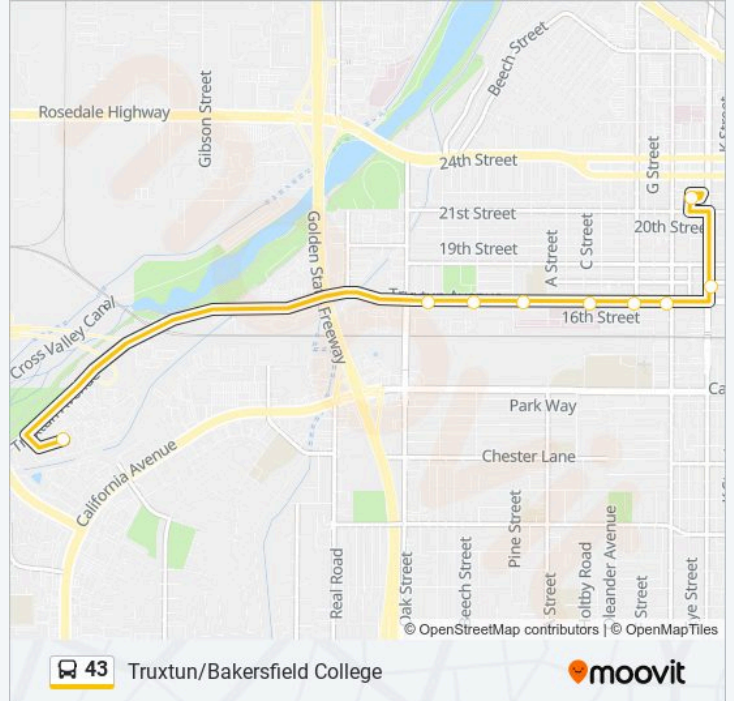

Columbus & River

Columbus @ Sagebrush Center

Haley & Columbus

Haley & Dartmouth

Haley & University

Bakersfield College

Direction: Downtown

9 stops

[VIEW LINE SCHEDULE](#)

Office Park Drive @ Social Security Office

Truxtun & Olive

Truxtun & Myrtle

Truxtun & Pine

Truxtun @ Mercy Hospital

Truxtun & F

Truxtun & H

Direction: Downtown

Stops: 9

Trip Duration: 15 min

Line Summary:

Direction: Downtown

30 stops

[VIEW LINE SCHEDULE](#)

- Bakersfield College
- Mount Vernon & University
- Mount Vernon & Duke
- Mount Vernon & Renegade
- Mount Vernon & Noble
- Columbus & Mt Vernon
- Columbus & Occidental
- Columbus & Pomona
- Columbus & Haley
- Columbus & Bucknell
- River & Columbus
- River & Water
- River & Height
- River & Bernard
- Bernard & North Kern
- Bernard & Tulare
- Bernard & Inyo
- Bernard & Goodman

Downtown Transit Center

Direction: Truxtun

40 stops

[VIEW LINE SCHEDULE](#)

Bakersfield College

Mount Vernon & University

Mount Vernon & Duke

Mount Vernon & Renegade