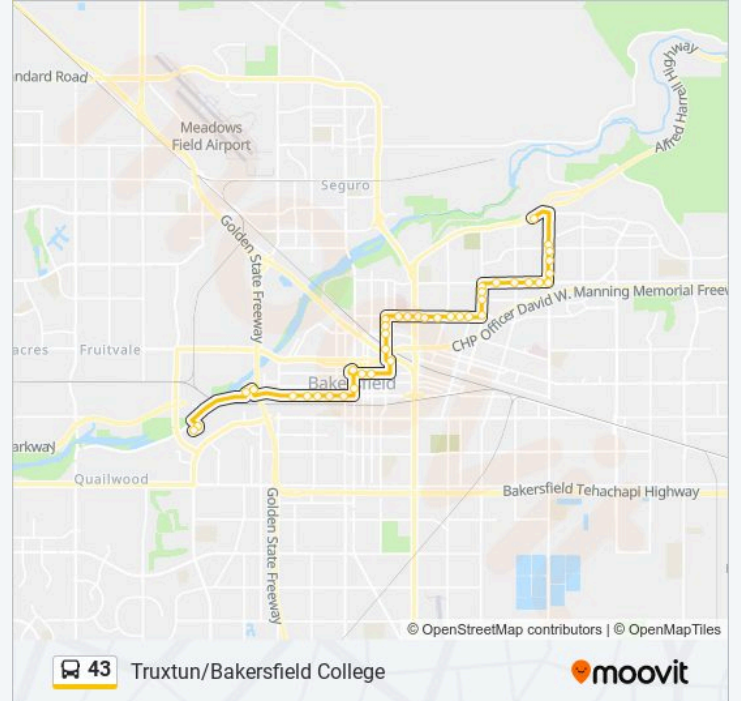

Bernard & Goodman

Bernard & Stockton

Bernard & Union

34th & Union

Memorial Hospital

Q & 34th

Q & 32nd

Q & 30th

Q & Golden State

24th & R

21st & N

21st & L

Downtown Transit Center

Chester & 18th

Truxtun & H

Truxtun & D

Truxtun & B

Truxtun & Pine

Truxtun & Myrtle

Bahamas & Empire

Empire & Yokuts Park

Commercial & Commerce Drive

Office Park Drive @ Social Security Office

43 bus time schedules and route maps are available in an offline PDF at moovitapp.com. Use the Moovit App to see live bus times, train schedule or subway schedule, and step-by-step directions for all public transit in Bakersfield, CA.

© 2024 Moovit - All Rights Reserved