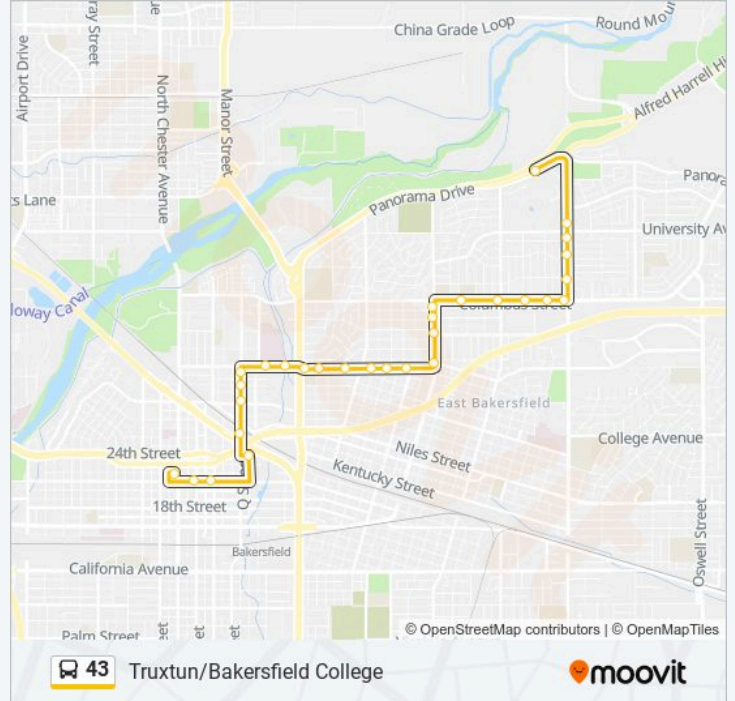

Direction: Downtown

Stops: 9

Trip Duration: 15 min

Line Summary:

Direction: Downtown

30 stops

[VIEW LINE SCHEDULE](#)

- Bakersfield College
- Mount Vernon & University
- Mount Vernon & Duke
- Mount Vernon & Renegade
- Mount Vernon & Noble
- Columbus & Mt Vernon
- Columbus & Occidental
- Columbus & Pomona
- Columbus & Haley
- Columbus & Bucknell
- River & Columbus
- River & Water
- River & Height
- River & Bernard
- Bernard & North Kern
- Bernard & Tulare
- Bernard & Inyo
- Bernard & Goodman

43 bus Info

Direction: Downtown

Stops: 30

Trip Duration: 35 min

Line Summary:

Bernard & Stockton

Bernard & Union

34th & Union

Memorial Hospital

Q & 34th

Q & 32nd

Q & 30th

Q & Golden State

24th & R

21st & N

21st & L

Downtown Transit Center

Direction: Truxtun

40 stops

[VIEW LINE SCHEDULE](#)

Bakersfield College

Mount Vernon & University

Mount Vernon & Duke

Mount Vernon & Renegade