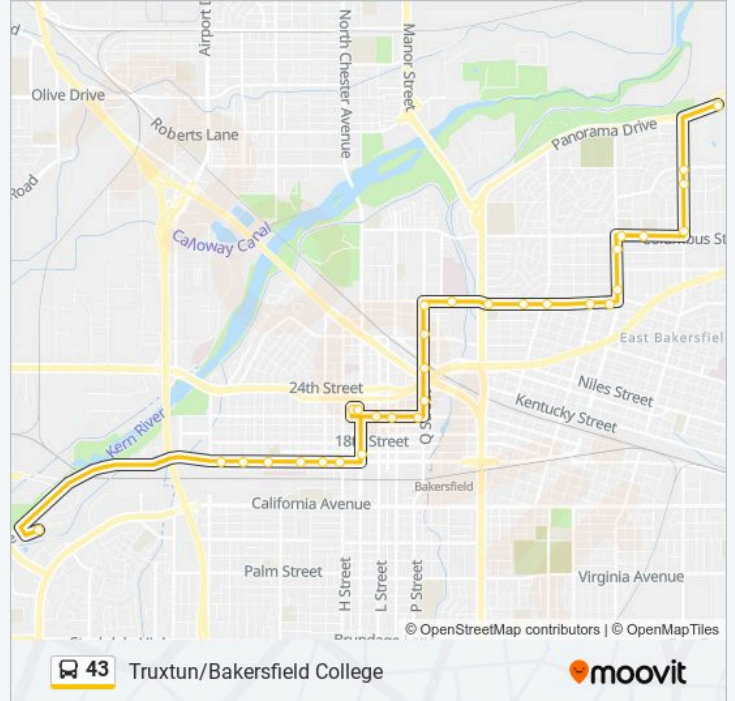

43 bus Info

Direction: Bakersfield College

Stops: 30

Trip Duration: 60 min

Line Summary:

Bernard & North King

River & Knotts

River & Water

Columbus & River

Columbus @ Sagebrush Center

Haley & Columbus

Haley & Dartmouth

Haley & University

Bakersfield College

Direction: Downtown

9 stops

[VIEW LINE SCHEDULE](#)

Office Park Drive @ Social Security Office

Truxtun & Olive

Truxtun & Myrtle

Truxtun & Pine

Truxtun @ Mercy Hospital

Truxtun & F

Truxtun & H

Direction: Downtown

Stops: 9

Trip Duration: 15 min

Line Summary:

Direction: Downtown

30 stops

[VIEW LINE SCHEDULE](#)

- Bakersfield College
- Mount Vernon & University
- Mount Vernon & Duke
- Mount Vernon & Renegade
- Mount Vernon & Noble
- Columbus & Mt Vernon
- Columbus & Occidental
- Columbus & Pomona
- Columbus & Haley
- Columbus & Bucknell
- River & Columbus
- River & Water
- River & Height
- River & Bernard
- Bernard & North Kern
- Bernard & Tulare
- Bernard & Inyo
- Bernard & Goodman