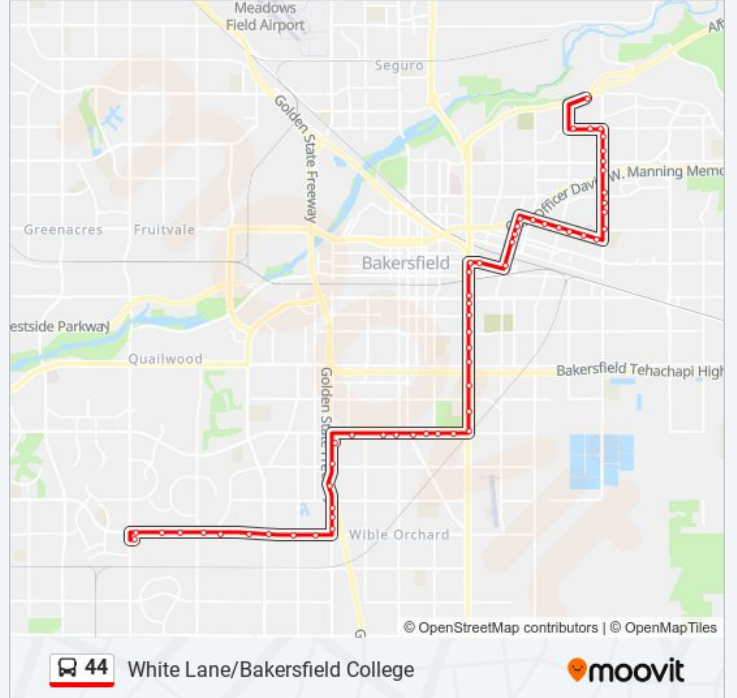

Direction: Bakersfield College

58 stops

[VIEW LINE SCHEDULE](#)

- Mcnaair & Gosford
- White Lane & Gosford
- White Lane & Lily
- White Lane & Shelby
- White Lane & Ashe
- White Lane & Wilson
- White Lane & Grissom
- White Lane & Stine
- White Lane & Akers
- White Lane & Estate
- Wible & Alum
- Wible @ Southwest Lanes
- Wible & Planz
- Wible & Kennedy
- Wible & Wilson
- Southwest Transit Center
- Ming & Valley Plaza
- Ming & Anita
- Ming & South H
- Ming & South Chester
- Ming & South M
- Ming & South P

44 bus Info

Direction: Bakersfield College

Stops: 58

Trip Duration: 90 min

Line Summary:

- Ming & Allens
- South Union & Casa Loma
- South Union & Adams
- South Union & Terrace Way
- Union & East Brundage
- Union & Texas
- Union & East 4th
- Union & East 8th
- Union & East 11th
- Union & East California
- Union & East 17th
- East 19th & Union
- East 19th & Sonora
- Baker & East 21st
- Baker & Monterey
- Baker & Niles
- Baker & Pacific
- Baker & Flower
- Flower & Beale
- Flower & Gage
- Flower & Haley
- Flower & Williams
- Flower @ Kern Medical
- Flower & Palm
- Mount Vernon & College
- Mount Vernon & Ridge
- Mount Vernon & Heritage
- Mount Vernon & Del Amo
- Mount Vernon @ Albertsons
- Mount Vernon & Columbus
- Mount Vernon & Noble
- Mount Vernon & Renegade
- University & Mount Vernon

University & Occidental

University & Haley

Bakersfield College

Direction: White Lane

63 stops

[VIEW LINE SCHEDULE](#)

Bakersfield College

Mount Vernon & University

Baker & Oregon

Baker & Monterey

Baker & East 21st

East 19th & Tulare

East 19th & Sonora

Union & 17th

Union & California

Union & 8th