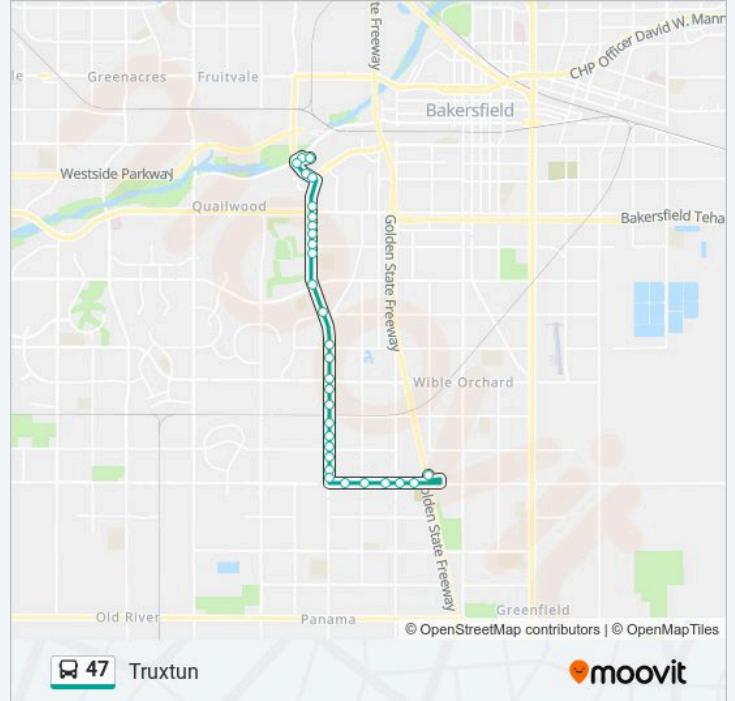

Direction: Truxtun

30 stops

[VIEW LINE SCHEDULE](#)

Wal-Mart/Panama Ln.
Panama Lane & Phyllis
Panama Lane & Wible
Panama Lane & Castleford
Panama Lane & Akers
Panama Lane & Summerfield
Stine & Maybrook-Panama
Stine & Pine Castle
Stine & Baybrook
Stine & Harris
Stine & Fountainview
Stine & Country Place
Stine & District
Stine & New Horizon
Stine & White Lane
Stine & Beechwood
Stine & Planz
New Stine & Wilson
New Stine & Ming
New Stine & Nordic
New Stine & Belle Terrace

California & Business Center Drive

Mohawk & California

Mohawk & Tower Way

Mohawk & Truxtun

Office Park Drive & Truxtun

Office Park Drive @ Social Security Office

Direction: Walmart Panama

31 stops

[VIEW LINE SCHEDULE](#)

Office Park Drive @ Social Security Office

Office Park Drive & Commercial Way

Commercial & Commerce Drive

Truxtun Plaza West @ Cbcc

Office Park Drive & Truxtun

Office Park Drive @ Social Security Office

47 bus Info

Direction: Walmart Panama

Stops: 31

Trip Duration: 44 min

Line Summary:

- New Stine & Ming
- New Stine & Wilson
- Stine & Planz
- Stine & White Lane
- Stine & District
- Stine & Woodmere
- Stine & Harris
- Stine & Seasons
- Panama Lane & Stine
- Panama Lane & Akers
- Panama Lane & Castleford
- Panama Lane & Wible
- Wal-Mart/Panama Ln.