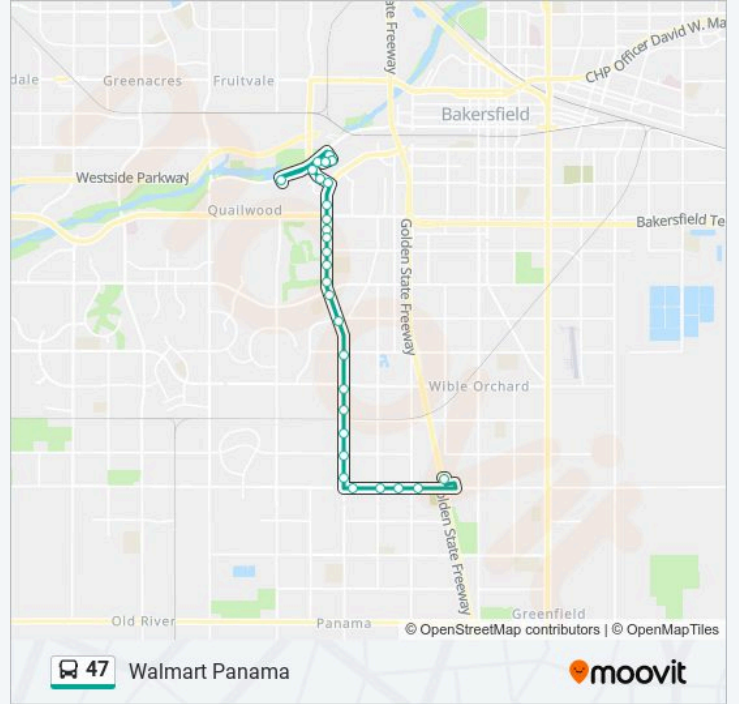

Direction: Truxtun

30 stops

[VIEW LINE SCHEDULE](#)

Wal-Mart/Panama Ln.
Panama Lane & Phyllis
Panama Lane & Wible
Panama Lane & Castleford
Panama Lane & Akers
Panama Lane & Summerfield
Stine & Maybrook-Panama
Stine & Pine Castle
Stine & Baybrook
Stine & Harris
Stine & Fountainview
Stine & Country Place
Stine & District
Stine & New Horizon
Stine & White Lane
Stine & Beechwood
Stine & Planz
New Stine & Wilson
New Stine & Ming
New Stine & Nordic
New Stine & Belle Terrace

New Stine & Gorham

New Stine & Belle Terrace

New Stine & Sundale

New Stine @ Olive Garden

47 bus Time Schedule

Walmart Panama Route Timetable:

Sunday	7:00 AM - 5:30 PM
Monday	7:00 AM - 5:30 PM
Tuesday	7:00 AM - 5:30 PM
Wednesday	7:00 AM - 5:30 PM
Thursday	7:00 AM - 5:30 PM
Friday	7:00 AM - 5:30 PM
Saturday	7:00 AM - 5:30 PM

47 bus Info

Direction: Walmart Panama

Stops: 31

Trip Duration: 44 min

Line Summary:

- New Stine & Ming
- New Stine & Wilson
- Stine & Planz
- Stine & White Lane
- Stine & District
- Stine & Woodmere
- Stine & Harris
- Stine & Seasons
- Panama Lane & Stine
- Panama Lane & Akers
- Panama Lane & Castleford
- Panama Lane & Wible
- Wal-Mart/Panama Ln.