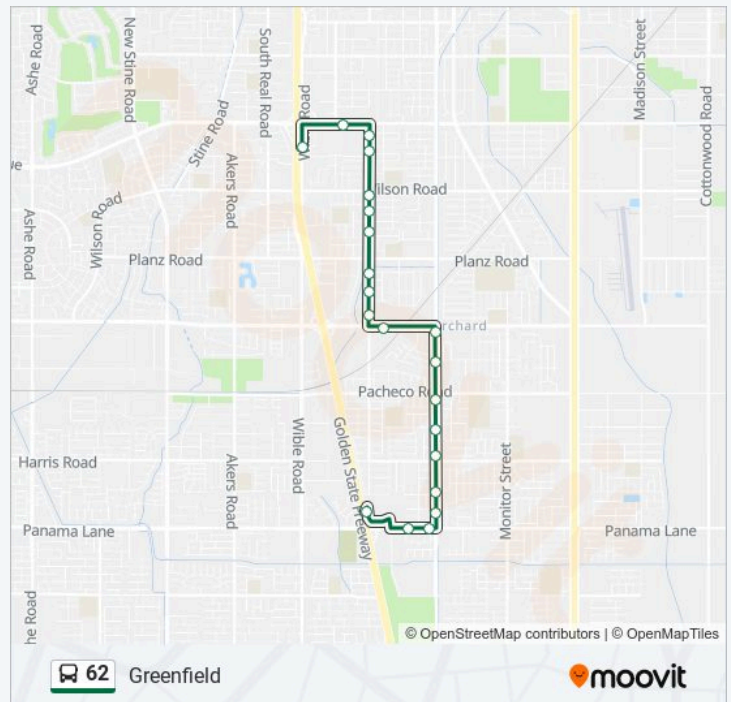

Direction: Akers Panama

51 stops

[VIEW LINE SCHEDULE](#)

- Wible @ Southwest Transit Center
- Ming & Valley Plaza
- Hughes & Ming
- Hughes & Holden
- Hughes & Wilson
- Hughes & Westhaven
- Hughes & Belvedere
- Hughes & Planz
- Hughes & Bea
- Hughes & Patti
- White Lane & Hughes
- South H & White Lane
- South H & Calcutta
- South H & Pacheco Road
- South H & Faith
- South H & Fairview
- South H & Maurice
- South H & William F Halsey
- Panama Lane & South H
- Panama Lane & Pebble Point
- Wal-Mart/Panama Ln.

South H & Maurice

South H & William F Halsey

Panama Lane & South H

Panama Lane & Pebble Point

Wal-Mart/Panama Ln.

Sunday	Not Operational
Monday	6:55 PM
Tuesday	6:55 PM
Wednesday	6:55 PM
Thursday	6:55 PM
Friday	6:55 PM
Saturday	Not Operational

62 bus Info

Direction: Greenfield

Stops: 21

Trip Duration: 20 min

Line Summary:

Direction: Valley Plaza

50 stops

[VIEW LINE SCHEDULE](#)