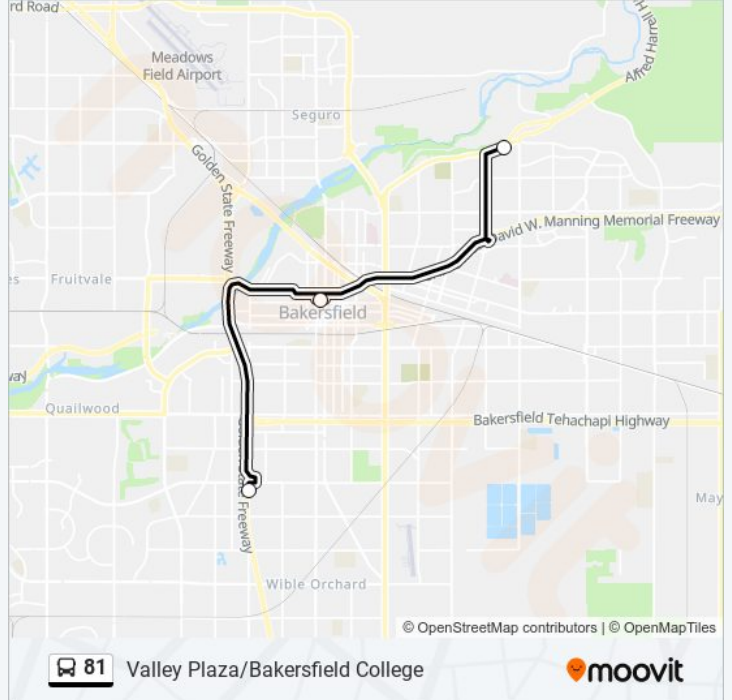

## Valley Plaza/Bakersfield College

Get The App

The 81 bus line (Valley Plaza/Bakersfield College) has 2 routes. For regular weekdays, their operation hours are:  
(1) Bakersfield College: 7:30 AM - 6:30 PM (2) Valley Plaza: 7:00 AM - 6:00 PM  
Use the Moovit App to find the closest 81 bus station near you and find out when is the next 81 bus arriving.

### Direction: Bakersfield College

3 stops

[VIEW LINE SCHEDULE](#)

Wible @ Southwest Transit Center

Downtown Transit Center

Bakersfield College

### 81 bus Time Schedule

Bakersfield College Route Timetable:

Sunday	7:30 AM - 6:30 PM
Monday	7:30 AM - 6:30 PM
Tuesday	7:30 AM - 6:30 PM
Wednesday	7:30 AM - 6:30 PM
Thursday	7:30 AM - 6:30 PM
Friday	7:30 AM - 6:30 PM
Saturday	7:30 AM - 6:30 PM

### 81 bus Info

**Direction:** Bakersfield College

**Stops:** 3

**Trip Duration:** 30 min

**Line Summary:**

**Direction: Valley Plaza**

3 stops

[VIEW LINE SCHEDULE](#)