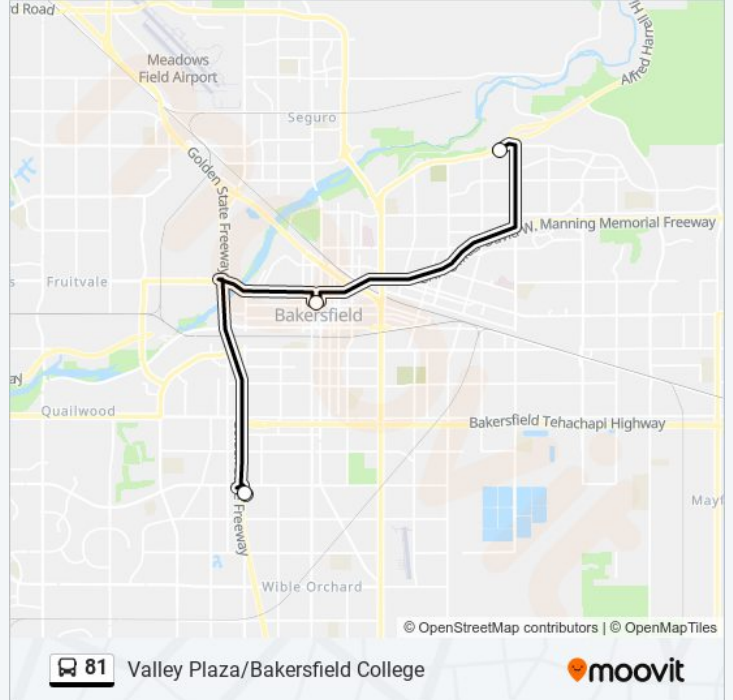

### Direction: Bakersfield College

3 stops

[VIEW LINE SCHEDULE](#)

Wible @ Southwest Transit Center

Downtown Transit Center

Bakersfield College

### 81 bus Info

**Direction:** Bakersfield College

**Stops:** 3

**Trip Duration:** 30 min

**Line Summary:**

**Direction: Valley Plaza**

3 stops

[VIEW LINE SCHEDULE](#)

Bakersfield College

Downtown Transit Center

Wible @ Southwest Transit Center

**81 bus Time Schedule**

Valley Plaza Route Timetable:

Sunday	7:00 AM - 6:00 PM
Monday	7:00 AM - 6:00 PM
Tuesday	7:00 AM - 6:00 PM
Wednesday	7:00 AM - 6:00 PM
Thursday	7:00 AM - 6:00 PM
Friday	7:00 AM - 6:00 PM
Saturday	7:00 AM - 6:00 PM

**81 bus Info**

**Direction:** Valley Plaza

**Stops:** 3

**Trip Duration:** 30 min

**Line Summary:**

81 bus time schedules and route maps are available in an offline PDF at [moovitapp.com](https://moovitapp.com). Use the [Moovit App](#) to see live bus times, train schedule or subway schedule, and step-by-step directions for all public transit in Bakersfield, CA.