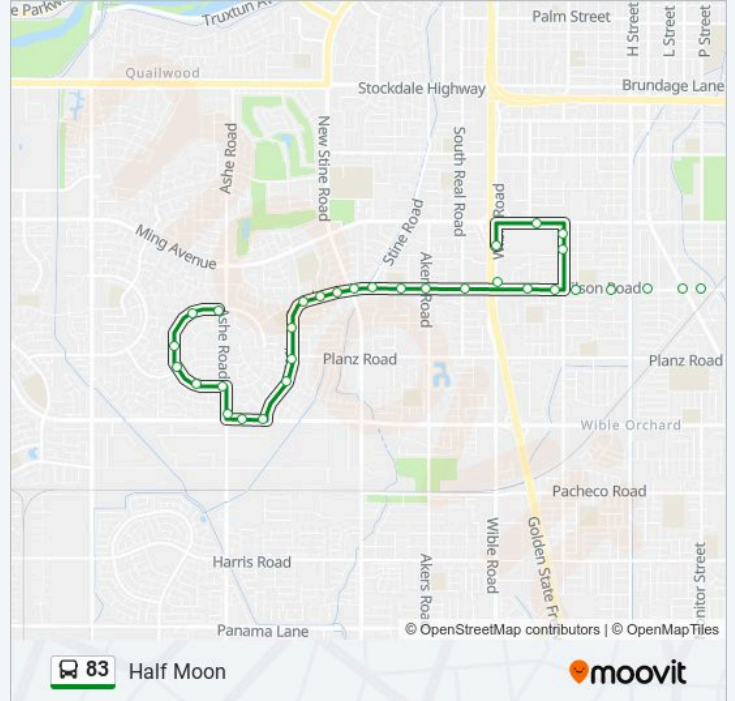

Direction: Barc

33 stops

[VIEW LINE SCHEDULE](#)

Half Moon & Ashe

Ashe & Bronson

Ashe & Herb

Ashe & Half Moon

White Lane & Ashe

Half Moon & Innisfree

Half Moon & Ashe

Direction: Valley Plaza

13 stops

[VIEW LINE SCHEDULE](#)

Field

South Union & Planz

South Union & Wilson

Wilson & Rodney

Wilson & South P

Wilson & South Chester

Wilson & South J

Wilson & Fremont

83 bus Time Schedule

Valley Plaza Route Timetable:

Sunday	6:30 PM
Monday	6:30 PM
Tuesday	6:30 PM
Wednesday	6:30 PM
Thursday	6:30 PM
Friday	6:30 PM
Saturday	6:30 PM

83 bus Info

Wilson & Benton

Wilson & Hughes

Wilson & Castro

Wible & Wilson

Wible @ Southwest Transit Center

Direction: Valley Plaza

Stops: 13