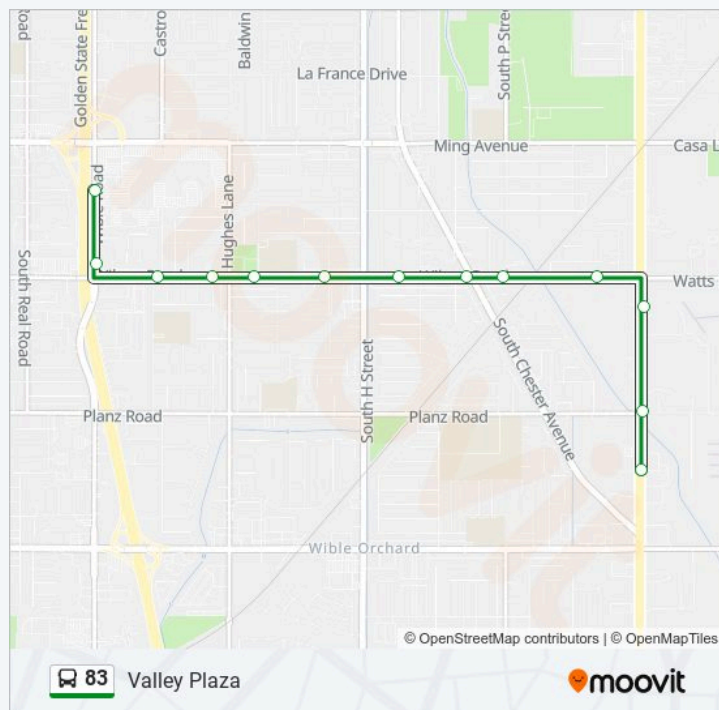

Wilson & Benton

Wilson & Hughes

Wilson & Castro

Wible & Wilson

Wible @ Southwest Transit Center

Direction: Valley Plaza

Stops: 13

Trip Duration: 15 min

Line Summary:

83 bus time schedules and route maps are available in an offline PDF at moovitapp.com. Use the Moovit App to see live bus times, train schedule or subway schedule, and step-by-step directions for all public transit in Bakersfield, CA.

© 2024 Moovit - All Rights Reserved