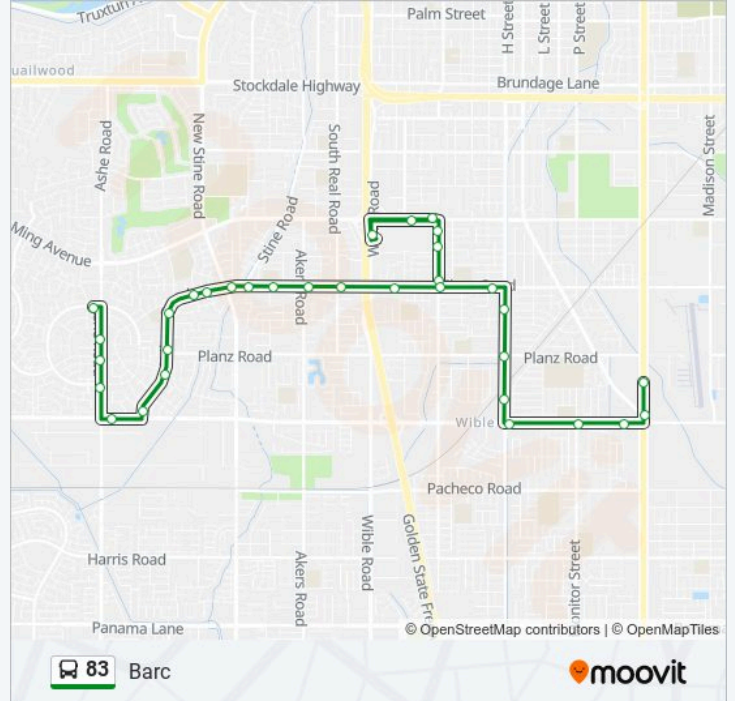

Direction: Barc

33 stops

[VIEW LINE SCHEDULE](#)

Half Moon & Ashe

Ashe & Bronson

Ashe & Herb

Ashe & Half Moon

White Lane & Ashe

83 bus Info

Direction: Barc

Stops: 33

Trip Duration: 45 min

Line Summary:

Hughes & Ming

Hughes & Holden

Wilson & Hughes

Wilson & Fremont

South H @ Vallarta

South H & Planz

South H @ California Water Service

White Lane & South H

White Lane & Monitor

White Lane & Gordon

South Union & White Lane

Field

Direction: Half Moon

38 stops

[VIEW LINE SCHEDULE](#)

Field

South Union & Planz

South Union & Wilson

Wilson & Rodney