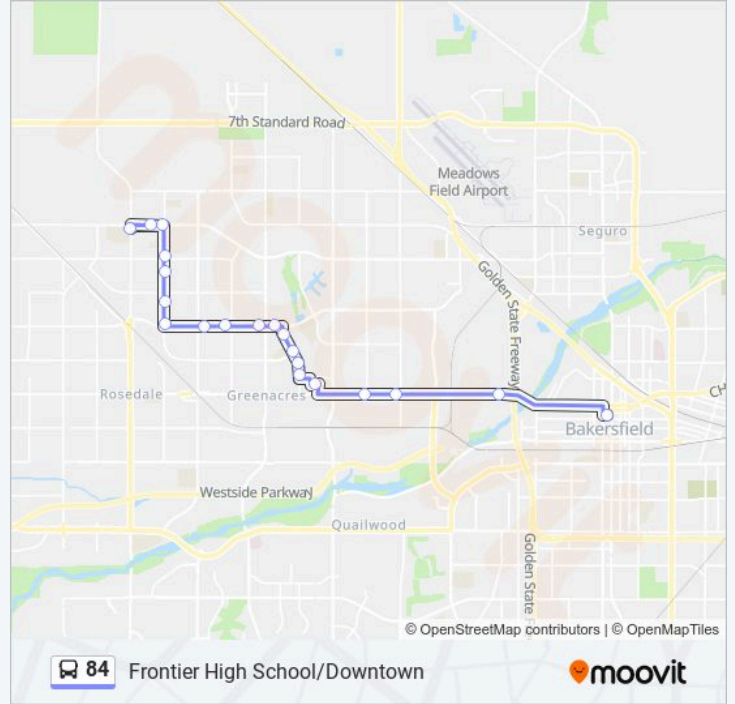

Frontier High School/Downtown

Get The App

The 84 bus line (Frontier High School/Downtown) has 2 routes. For regular weekdays, their operation hours are:
(1) Downtown: 7:58 AM - 6:28 PM (2) Frontier High School: 7:15 AM - 5:45 PM
Use the Moovit App to find the closest 84 bus station near you and find out when is the next 84 bus arriving.

84 bus Info

Direction: Downtown

Stops: 21

Trip Duration: 47 min

Line Summary:

Direction: Frontier High School

20 stops

[VIEW LINE SCHEDULE](#)

84 bus Info

Direction: Frontier High School

Stops: 20

Trip Duration: 43 min

Line Summary:

Olive & Luciano

Frontier High School

84 bus time schedules and route maps are available in an offline PDF at moovitapp.com. Use the Moovit App to see live bus times, train schedule or subway schedule, and step-by-step directions for all public transit in Bakersfield, CA.

© 2024 Moovit - All Rights Reserved