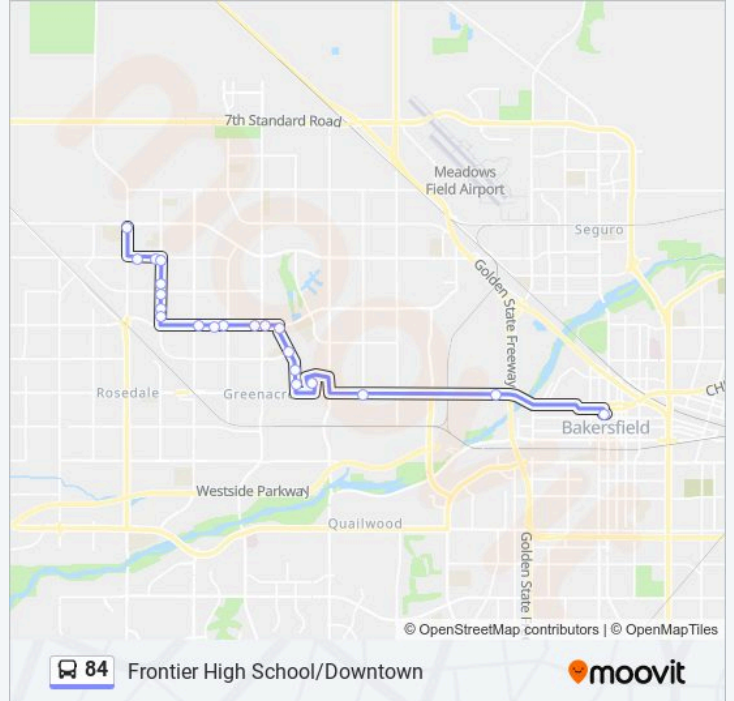

Frontier High School/Downtown

Get The App

The 84 bus line (Frontier High School/Downtown) has 2 routes. For regular weekdays, their operation hours are:
(1) Downtown: 7:58 AM - 6:28 PM (2) Frontier High School: 7:15 AM - 5:45 PM
Use the Moovit App to find the closest 84 bus station near you and find out when is the next 84 bus arriving.

Direction: Downtown

21 stops

[VIEW LINE SCHEDULE](#)

- Frontier High School
- Reina & Abe
- Reina & Coyote Canyon
- Old Farm & Reina
- Old Farm & Sundance Canyon
- Old Farm & Noriega
- Old Farm & Mauna Loa
- Old Farm & Kingfisher
- Hageman & Jewetta
- Hageman & Sovereign
- Hageman & Verdugo
- Hageman & Brittany
- Hageman & Calloway
- Clay Patrick Farr & Hageman
- Clay Patrick Farr & Meacham
- Clay Patrick Farr & Icicle Creek
- Clay Patrick Farr @ Target
- Walmart @ NW Promenade
- Rosedale @ Vista West High School
- Rosedale & Camino Del Rio
- Downtown Transit Center

84 bus Time Schedule

Downtown Route Timetable:

Sunday	7:58 AM - 6:28 PM
Monday	7:58 AM - 6:28 PM
Tuesday	7:58 AM - 6:28 PM
Wednesday	7:58 AM - 6:28 PM
Thursday	7:58 AM - 6:28 PM
Friday	7:58 AM - 6:28 PM
Saturday	7:58 AM - 6:28 PM

84 bus Info

Direction: Downtown

Stops: 21

Trip Duration: 47 min

Line Summary:

Direction: Frontier High School

20 stops

[VIEW LINE SCHEDULE](#)