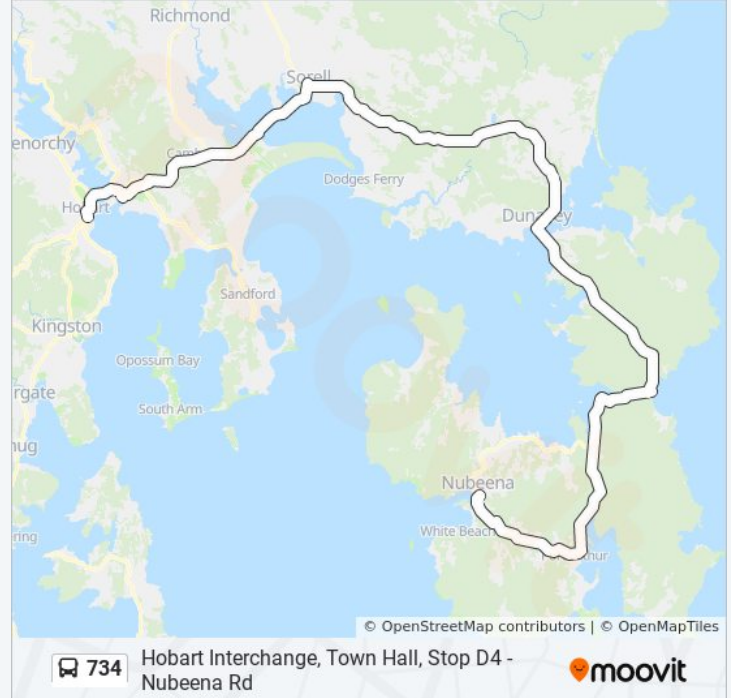

No.167 Cambridge Rd

Stop 5, Opp.No.1 Gordons Hill Rd

Rosny Bus Interchange

Stop 4, Rosny Hill Rd Outside Rosny College

Stop 3, Tasman Highway Near Sports Centre

Stop 2, Tasman Hwy Outside Ts Derwent

Stop 1, Liverpool St Outside Menzies Centre

(Set Down Only) Collins St Opp. Elizabeth St Mall

Hobart City Franklin Square

**Direction: Nubeena**

42 stops

[VIEW LINE SCHEDULE](#)

Hobart City Franklin Square

Stop 1, Macquarie St Past Campbell St

Stop 2, Tasman Hwy (Govt. House)

**Line Summary:**

Stop 26, No.258 Cambridge Rd

Stop 27, No.280 Cambridge Rd

Tasman Hwy / Penna Rd

Tasman Hwy Cnr Nash St

Tasman Hwy (Gordon St) Outside Mitre 10

Sorell Park & Ride, Station Lane

Forcett Pitstop, No.703 Arthur Hwy

Arthur Hwy / Pirates Bay Rd

Arthur Hwy Opp. Old Jetty Rd

5131-5161 Arthur Hwy

Arthur Hwy / Ferntree Rd

Arthur Hwy Opp. Mason Point Rd

Arthur Hwy / Gourlay St

Arthur Hwy / George St

No.5930 Arthur Hwy