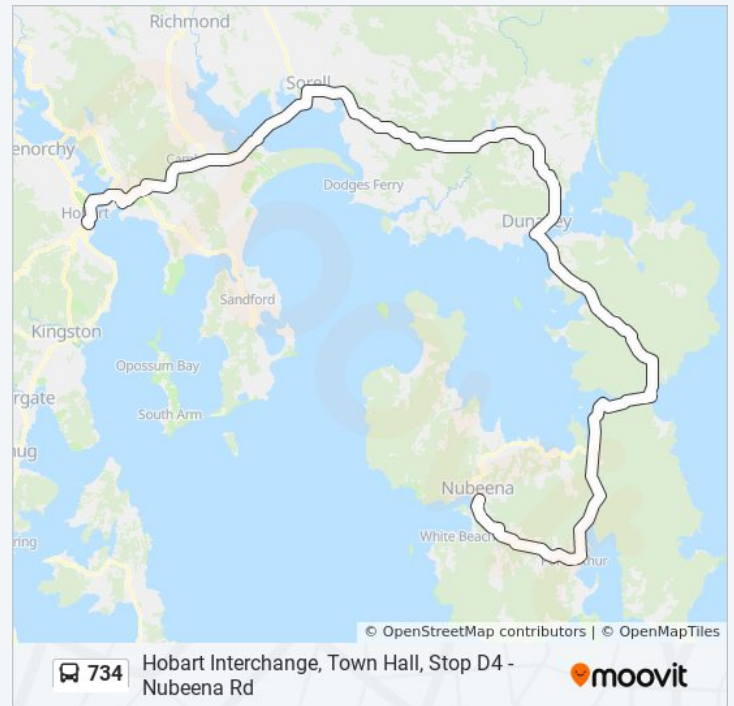

Stop 26, No.258 Cambridge Rd

Stop 27, No.280 Cambridge Rd

Tasman Hwy / Penna Rd

Tasman Hwy Cnr Nash St

Tasman Hwy (Gordon St) Outside Mitre 10

Sorell Park & Ride, Station Lane

Forcett Pitstop, No.703 Arthur Hwy

Arthur Hwy Cnr Sugarloaf Rd

Copping Museum, No.2217 Arthur Hwy

Arthur Hwy / Boomer Rd

No.119 Arthur Hwy

No.75-77 Arthur Hwy

Arthur Hwy / High St

Opp. No.3756 Arthur Hwy

Arthur Hwy Opp. Murdunna Store

Arthur Hwy / Pirates Bay Rd

Arthur Hwy Opp. Old Jetty Rd

5131-5161 Arthur Hwy

Arthur Hwy / Ferntree Rd

Arthur Hwy Opp. Mason Point Rd

Arthur Hwy / Gourlay St

Arthur Hwy / George St

No.5930 Arthur Hwy

Port Arthur General Store, Arthur Hwy

Nubeena Rd / Safety Cove Rd

Nubeena Rd / Radnor Rd

Nubeena Rd / Stormlea Rd

Nubeena Rd / White Beach Rd

Nubeena Rd Opposite Rsl

No.1657 Main Rd

No.1635 Main Rd

Nubeena Rd (Opposite Church)