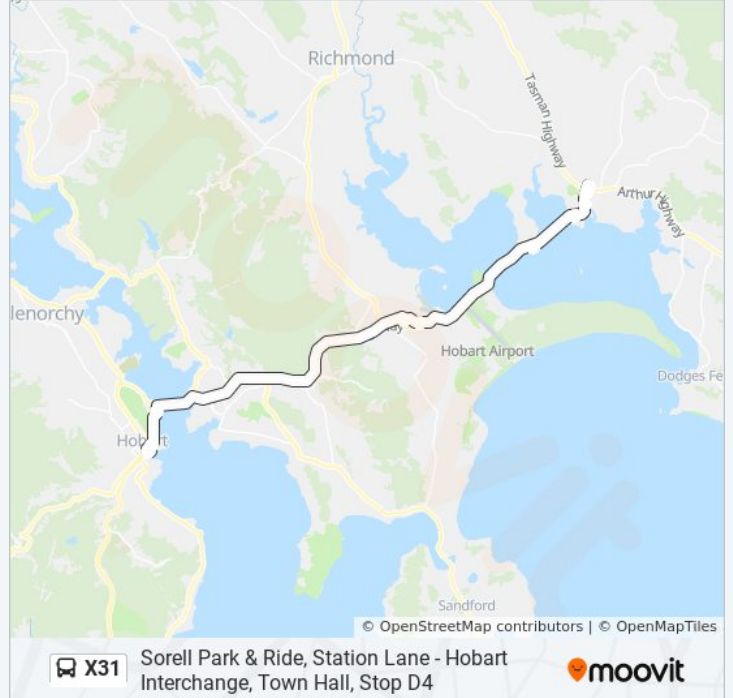

- Sorell Park & Ride, Station Lane
- Tasman Hwy Outside St Georges Square
- Tasman Hwy, Midway Pt Roundabout
- Kennedy Drive Before Bungana Way
- Bungana Way Outside Entura
- Bungana Way Outside Cambridge Centre
- Stop 3, Tasman Highway Near Sports Centre
- Stop 1, Liverpool St Outside Menzies Centre
- (Set Down Only) Collins St Opp. Elizabeth St Mall
- Hobart Interchange, Town Hall, Stop D4

X31 bus Info

Direction: Hobart City

Stops: 10

Trip Duration: 35 min

Line Summary:

Direction: Sorell

12 stops

[VIEW LINE SCHEDULE](#)

- Hobart Interchange, Town Hall, Stop D4
- Stop 1, Macquarie St Past Campbell St
- Stop 2, Tasman Hwy (Govt. House)
- Bungana Way Opposite Cambridge Park
- Bungana Way Opposite Entura
- Kennedy Drive After Bungana Way
- Tasman Hwy / Penna Rd
- Tasman Hwy Cnr Nash St
- Main Rd Opp Forcett St Out
- Tasman Hwy Opp St Georges Square
- Tasman Hwy (Gordon St) Outside Mitre 10
- Sorell Park & Ride, Station Lane