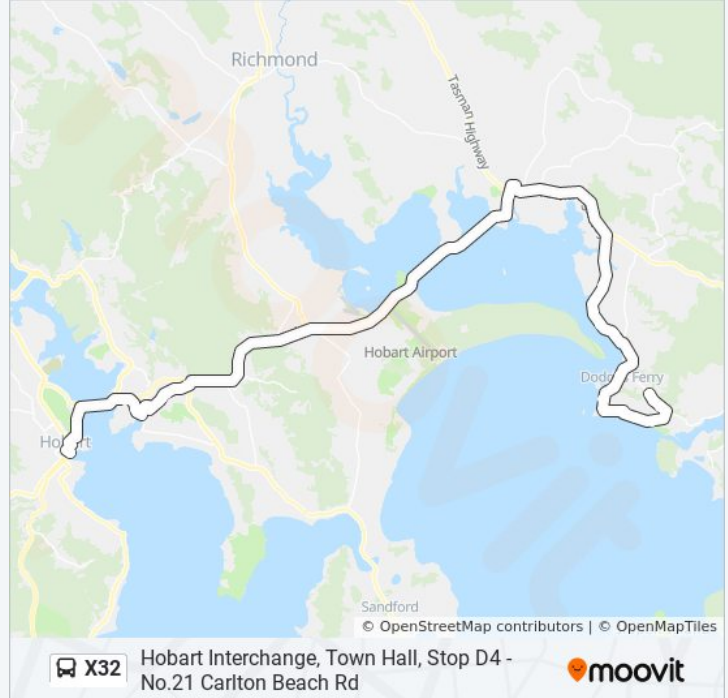

36 stops

[VIEW LINE SCHEDULE](#)

- Hobart City Franklin Square
- Stop 1, Macquarie St Past Campbell St
- Stop 2, Tasman Hwy (Govt. House)
- Stop 3, Rosny Hill Rd Opposite Sports Centre
- Stop 4, Rosny Hill Rd Opp. Rosny College
- Rosny Bus Interchange
- Stop 5, No.1 Gordons Hill Rd
- No.162 Cambridge Rd
- No.180 Cambridge Rd
- No.206 Cambridge Rd
- Stop 26, No.258 Cambridge Rd
- Stop 27, No.280 Cambridge Rd
- Tasman Hwy / Penna Rd
- Tasman Hwy Cnr Nash St
- Main Rd Opp Forcett St Out
- Tasman Hwy Opp St Georges Square
- Tasman Hwy (Gordon St) Outside Mitre 10
- Sorell Park & Ride, Station Lane
- Lewisham Rd Before Quarry Rd
- Lewisham Tavern, Lewisham Scenic Dr
- Lewisham Scenic Dr, Cnr Mary St

No.67 Carlton Beach Rd

Carlton Beach Rd Before Rotuli St

Dodges Ferry Shops, Carlton Beach Rd

No.21 Carlton Beach Rd

Direction: Hobart City

36 stops

[VIEW LINE SCHEDULE](#)

No.150 Carlton River Rd

X32 bus Info

Direction: Hobart City

Stops: 36

Trip Duration: 75 min

Line Summary:

No.231 Lewisham Scenic Dr
No.139 Lewisham Scenic Dr
No.89 Lewisham Scenic Dr
Lewisham Scenic Dr Opp. Lewisham Tavern
Lewisham Scenic Dr Opp. Quarry Rd
Sorell Park & Ride, Station Lane
Tasman Hwy Outside St Georges Square
Tasman Hwy Opposite Nash St
Tasman Hwy, Midway Pt Roundabout
Stop 27, No.309 Cambridge Rd
Stop 26, No.273 Cambridge Rd
Cambridge Rd Outside Warrane Ps
No.187 Cambridge Rd
No.167 Cambridge Rd
Stop 5, Opp.No.1 Gordons Hill Rd
Rosny Bus Interchange
Stop 4, Rosny Hill Rd Outside Rosny College
Stop 3, Tasman Highway Near Sports Centre
Stop 2, Tasman Hwy Outside Ts Derwent
Stop 1, Liverpool St Outside Menzies Centre
(Set Down Only) Collins St Opp. Elizabeth St Mall
Hobart City Franklin Square