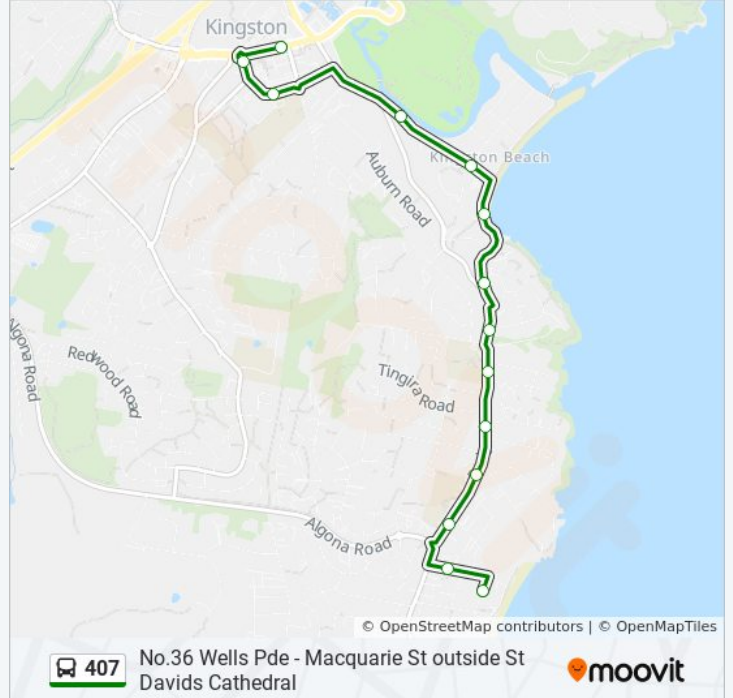

407 bus time schedules and route maps are available in an offline PDF at moovitapp.com. Use the [Moovit App](#) to see live bus times, train schedule or subway schedule, and step-by-step directions for all public transit in Hobart.

[About Moovit](#) · [MaaS Solutions](#) · [Supported Countries](#) · [Mooviter Community](#)

© 2023 Moovit - All Rights Reserved

Check Live Arrival Times