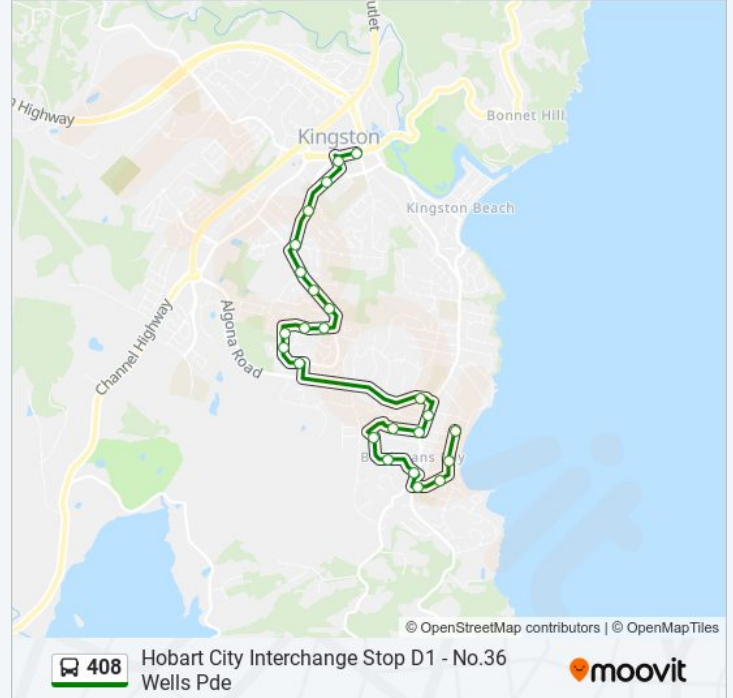

### Direction: Blackmans Bay

31 stops

[VIEW LINE SCHEDULE](#)

- Hobart City Franklin Square
- Stop 3, No.36 Davey St
- Stop 5, Davey St Near Heathfield Ave
- Stop 6, No.94 Davey Street (Anglesea Barracks)
- Stop 7, No.142-146 Davey St (St Anns)
- No.50 Browns Rd
- Stop 39, No.3 Channel Hwy
- Kingston Central South
- Park & Ride, Denison Street
- Maranoa Rd Opp. Kingston Town
- No.78 Maranoa Rd
- No.74 Redwood Rd
- No.96 Redwood Rd
- No.116 Redwood Rd (Kingston Christian)
- No.38 Hawthorn Dr
- No.14 Hawthorn Dr
- No.289 Redwood Rd
- No.263 Redwood Rd
- No.247 Redwood Rd
- Algona Rd Near Opal Dr
- No.180 Roslyn Ave

Stop 4, No.181 Macquarie St

Macquarie St Outside St Davids Cathedral

### 408 bus Info

**Direction:** Kingston Central

**Stops:** 24

**Trip Duration:** 18 min

**Line Summary:**

Opp.No.116 Redwood Rd

No.137 Redwood Rd

No.83 Redwood Rd

No.87 Maranoa Rd

Maranoa Rd Outside Kingston Town

Denison St Opp. Park & Ride

Freeman St Near Memorial Park

Kingston Central North

408 bus time schedules and route maps are available in an offline PDF at [moovitapp.com](https://moovitapp.com). Use the [Moovit App](#) to see live bus times, train schedule or subway schedule, and step-by-step directions for all public transit in Hobart.