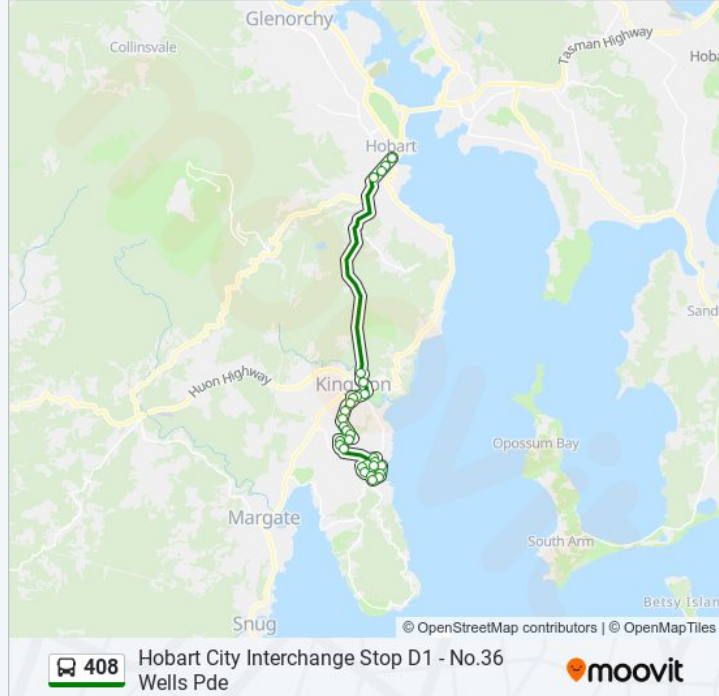

### Direction: Blackmans Bay

31 stops

[VIEW LINE SCHEDULE](#)

- Hobart City Franklin Square
- Stop 3, No.36 Davey St
- Stop 5, Davey St Near Heathfield Ave
- Stop 6, No.94 Davey Street (Anglesea Barracks)
- Stop 7, No.142-146 Davey St (St Anns)
- No.50 Browns Rd
- Stop 39, No.3 Channel Hwy
- Kingston Central South
- Park & Ride, Denison Street
- Maranoa Rd Opp. Kingston Town
- No.78 Maranoa Rd
- No.74 Redwood Rd
- No.96 Redwood Rd
- No.116 Redwood Rd (Kingston Christian)
- No.38 Hawthorn Dr
- No.14 Hawthorn Dr
- No.289 Redwood Rd
- No.263 Redwood Rd
- No.247 Redwood Rd
- Algona Rd Near Opal Dr
- No.180 Roslyn Ave

**408 bus Info**

**Direction:** Hobart City

**Stops:** 31

**Trip Duration:** 35 min

**Line Summary:**

No.83 Redwood Rd

No.87 Maranoa Rd

Maranoa Rd Outside Kingston Town

Denison St Opp. Park & Ride

Freeman St Near Memorial Park

Kingston Central North

Stop 38, Opp.No.3 Channel Hwy

No.35 Browns Rd

Groningen Rd Before Sthn Outlet

Stop 7, No.319 Macquarie St

Stop 5, No.207 Macquarie St

Stop 4, No.181 Macquarie St

Macquarie St Outside St Davids Cathedral