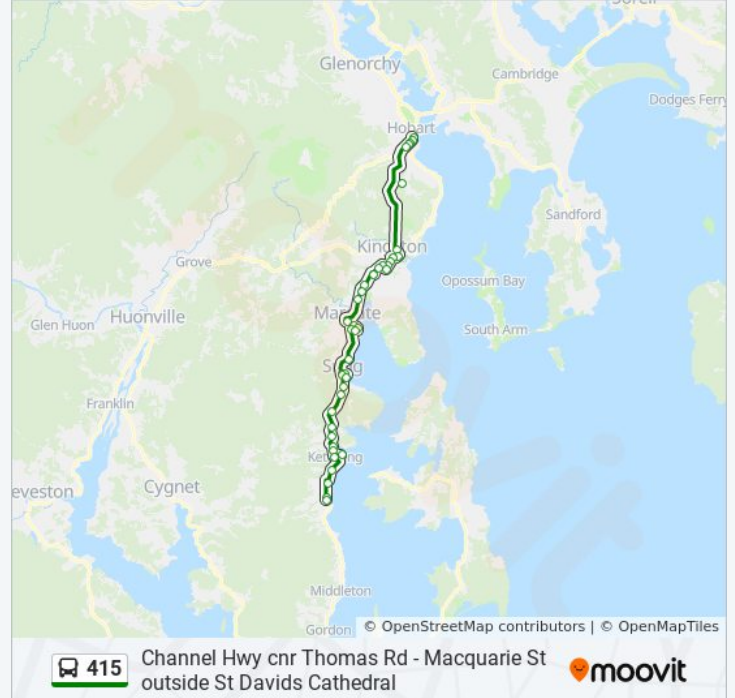

415 bus Info

Direction: Hobart City

Stops: 43

Trip Duration: 57 min

Line Summary:

No.67 Beach Rd

Margate Central, No.1708 Channel Hwy

Channel Hwy Opp. Howden Rd

No.1372 Channel Highway

Channel Hwy Past Rays Ct

Huntingfield Park & Ride Stop A

Opp.No.145 Channel Hwy

No.6 Redwood Rd

No.87 Maranoa Rd

Maranoa Rd Outside Kingston Town

Denison St Opp. Park & Ride

Freeman St Near Memorial Park

Kingston Central North, No.30 Channel Hwy

Stop 38, Opp.No.3 Channel Hwy

No.35 Browns Rd

Groningen Rd Before Sthn Outlet

Hobart College (Services To City)

Stop 7, No.319 Macquarie St

Stop 6, No.293 Macquarie St

Stop 5, No.207 Macquarie St

Stop 4, No.181 Macquarie St

Macquarie St Outside St Davids Cathedral

Direction: Woodbridge

41 stops

[VIEW LINE SCHEDULE](#)

Hobart City Franklin Square