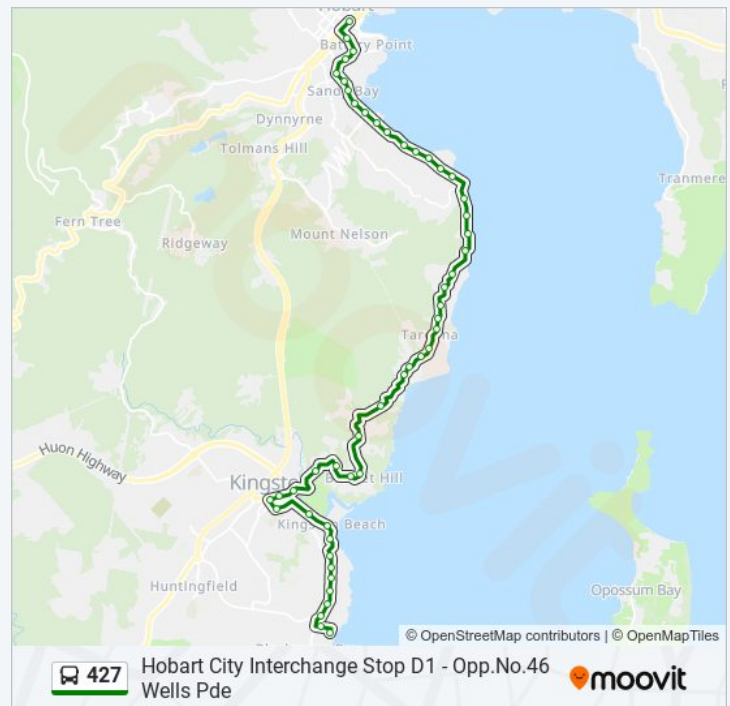

Direction: Hobart City

50 stops

[VIEW LINE SCHEDULE](#)

427 bus Time Schedule

Hobart City Route Timetable:

No.36 Wells Pde

No.19 Pearsall Ave

No.187 Roslyn Ave

Stop 27, No.145 Channel Hwy (Opp. Taroon High)

Stop 26, No.121 Channel Hwy

Stop 25, No.101 Channel Hwy

Stop 24, No.47 Channel Hwy

Stop 23, Channel Hwy / Oakleigh Ave

Stop 22, No.849 Sandy Bay Rd

Stop 21, Sandy Bay Rd / Pauldon Dr

427 bus Info

Direction: Hobart City

Stops: 50

Trip Duration: 38 min

Line Summary:

Stop 20, No.743 Sandy Bay Rd
Stop 19, No.697 Sandy Bay Rd
Stop 18, No.625 Sandy Bay Rd (Cnr Wayne Ave)
Stop 17, No.593 Sandy Bay Rd
Stop 16, No.551 Sandy Bay Rd
Stop 15, No.521 Sandy Bay Rd
Stop 14, No.487 Sandy Bay Rd
Stop 13, No.443 Sandy Bay Rd
Stop 12, No.403 Sandy Bay Rd (Opp. Wrest Point)
Stop 11, Outside Mt Carmel College, Sandy Bay Rd
Stop 10, No.301 Sandy Bay Rd
Stop 9, No.271 Sandy Bay Rd
Stop 8, No.217 Sandy Bay Rd
Stop 7, No.143 Sandy Bay Rd
Sandy Bay Rd Cnr Albuera St
Stop 5, No.39 Sandy Bay Rd
Stop 4, Conservatorium, Sandy Bay Rd
Macquarie St Outside St Davids Cathedral

427 bus Info

Direction: Kingston Central

Stops: 14

Trip Duration: 10 min

Line Summary:

Church St (Kingston Primary School)

Freeman St Near Memorial Park

Kingston Central North