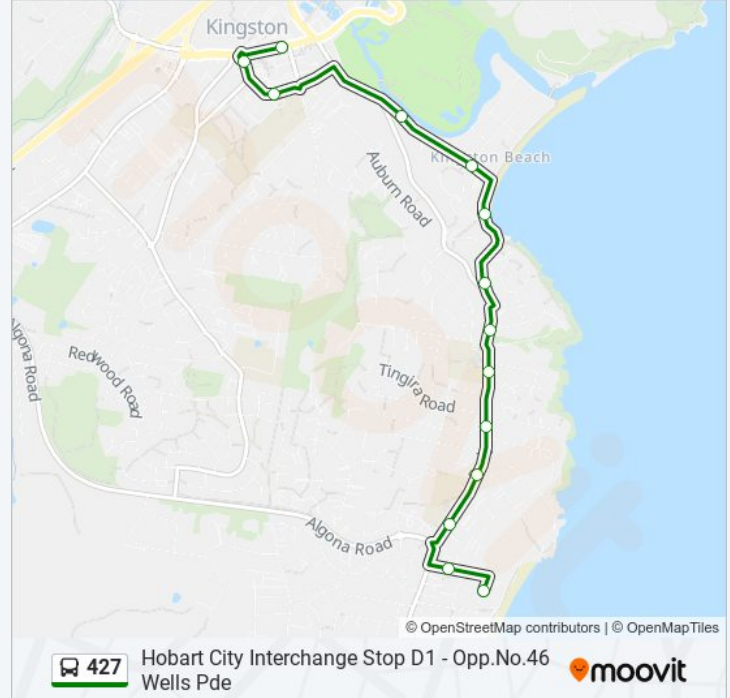

427 bus Info

Direction: Hobart City

Stops: 50

Trip Duration: 38 min

Line Summary:

Stop 20, No.743 Sandy Bay Rd
Stop 19, No.697 Sandy Bay Rd
Stop 18, No.625 Sandy Bay Rd (Cnr Wayne Ave)
Stop 17, No.593 Sandy Bay Rd
Stop 16, No.551 Sandy Bay Rd
Stop 15, No.521 Sandy Bay Rd
Stop 14, No.487 Sandy Bay Rd
Stop 13, No.443 Sandy Bay Rd
Stop 12, No.403 Sandy Bay Rd (Opp. Wrest Point)
Stop 11, Outside Mt Carmel College, Sandy Bay Rd
Stop 10, No.301 Sandy Bay Rd
Stop 9, No.271 Sandy Bay Rd
Stop 8, No.217 Sandy Bay Rd
Stop 7, No.143 Sandy Bay Rd
Sandy Bay Rd Cnr Albuera St
Stop 5, No.39 Sandy Bay Rd
Stop 4, Conservatorium, Sandy Bay Rd
Macquarie St Outside St Davids Cathedral

427 bus Info

Direction: Kingston Central

Stops: 14

Trip Duration: 10 min

Line Summary:

Church St (Kingston Primary School)

Freeman St Near Memorial Park

Kingston Central North