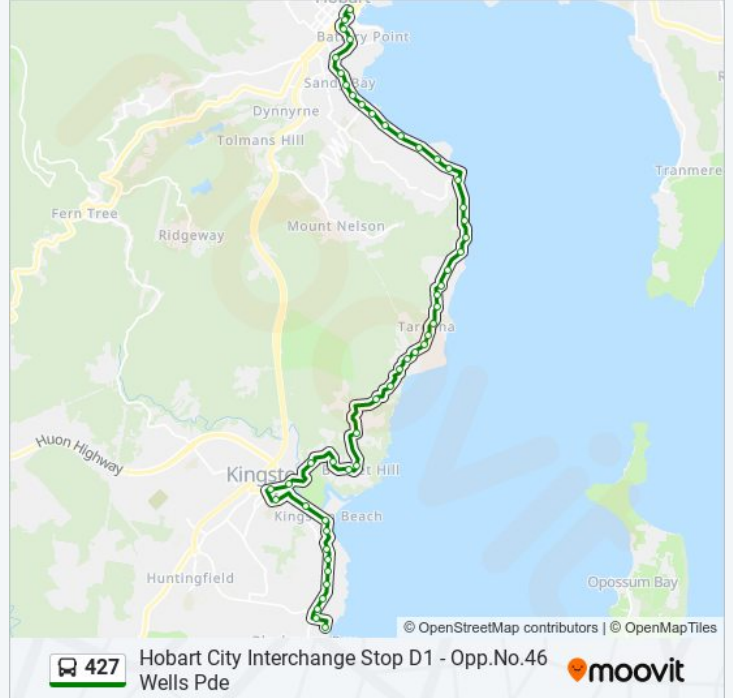

427 bus Info

Direction: Blackmans Bay

Stops: 51

Trip Duration: 37 min

Line Summary:

- Stop 23, No.50 Channel Hwy
- Stop 24, No.70 Channel Hwy
- Stop 25, Opp.No.117 Channel Hwy
- Stop 26, Channel Hwy Outside Taroon High
- Stop 27, Opp.No.155 Channel Hwy
- Stop 28, No.142 Channel Hwy
- Stop 29, Channel Hwy Past Taroon Cr
- Stop 30, No.184 Channel Hwy
- Stop 31, No.204 Channel Hwy
- Stop 32, No.286 Channel Hwy
- Stop 33, Channel Hwy (Shot Tower)
- Stop 34, Channel Hwy / Taronga Rd
- Stop 35, Channel Hwy / Lynden Rd
- Stop 36, Opp.No.571 Channel Hwy
- Stop 37, Opp.No.624 Channel Hwy
- Stop 38, Channel Hwy Opp. Proctors Rd
- Stop 39, No.3 Channel Hwy
- Kingston Central South
- Church St Opp. Kingston Primary
- No.77 Beach Rd
- No.11 Beach Rd
- Opp.No.39 Osborne Esp
- No.28 Mt Royal Rd
- No.78 Roslyn Ave
- No.104 Roslyn Ave
- No.128 Roslyn Ave
- No.146 Roslyn Ave
- No.156 Roslyn Ave
- No.24 Pearsall Ave
- Opp.No.46 Wells Pde

Direction: Hobart City

50 stops

[VIEW LINE SCHEDULE](#)

427 bus Time Schedule

Hobart City Route Timetable:

No.36 Wells Pde

No.19 Pearsall Ave

No.187 Roslyn Ave

427 bus Info

Direction: Hobart City

Stops: 50

Trip Duration: 38 min

Line Summary:

Stop 20, No.743 Sandy Bay Rd
Stop 19, No.697 Sandy Bay Rd
Stop 18, No.625 Sandy Bay Rd (Cnr Wayne Ave)
Stop 17, No.593 Sandy Bay Rd
Stop 16, No.551 Sandy Bay Rd
Stop 15, No.521 Sandy Bay Rd
Stop 14, No.487 Sandy Bay Rd
Stop 13, No.443 Sandy Bay Rd
Stop 12, No.403 Sandy Bay Rd (Opp. Wrest Point)
Stop 11, Outside Mt Carmel College, Sandy Bay Rd
Stop 10, No.301 Sandy Bay Rd
Stop 9, No.271 Sandy Bay Rd
Stop 8, No.217 Sandy Bay Rd
Stop 7, No.143 Sandy Bay Rd
Sandy Bay Rd Cnr Albuera St
Stop 5, No.39 Sandy Bay Rd
Stop 4, Conservatorium, Sandy Bay Rd
Macquarie St Outside St Davids Cathedral

427 bus Info

Direction: Kingston Central

Stops: 14

Trip Duration: 10 min

Line Summary:

Church St (Kingston Primary School)

Freeman St Near Memorial Park

Kingston Central North