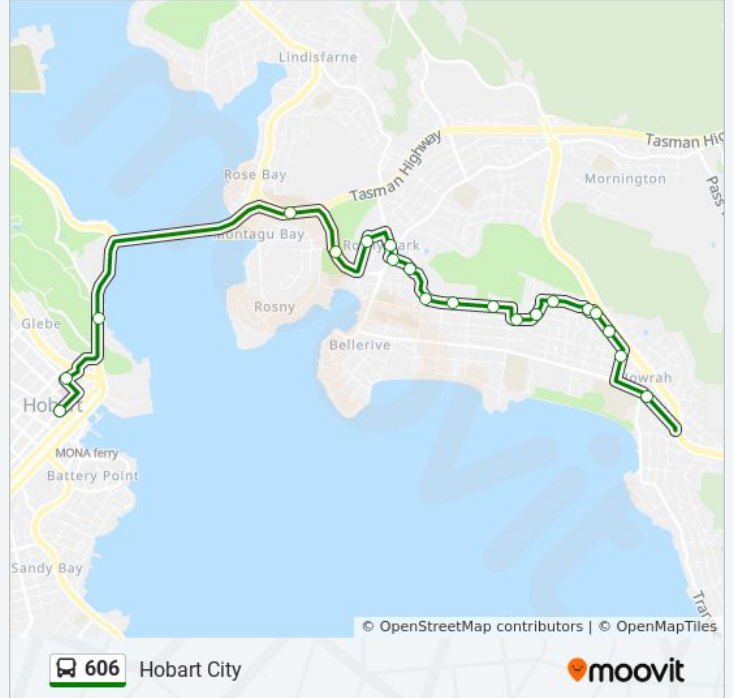

## Direction: Hobart City

20 stops

[VIEW LINE SCHEDULE](#)

Shoreline, Clarence St  
No.16 Yarram St  
Opp.No.33 Tilanbi St  
No.2 Tilanbi St  
No.3 Anstey St  
No.39 Anstey St  
No.26 Nankoor Cres  
No.2 Nankoor Cres  
No.69 Waverley St  
No.31 Waverley St  
Waverley St Near Kurrewa Crt  
No.43 Bayfield St  
No.27 Bayfield St  
Stop 5, Opp.No.1 Gordons Hill Rd  
Rosny Bus Interchange  
Stop 4, Rosny Hill Rd Outside Rosny College  
Stop 3, Tasman Highway Near Sports Centre  
Stop 2, Tasman Hwy Outside Ts Derwent  
Stop 1, Liverpool St Outside Menzies Centre  
(Set Down Only) Collins St Opp. Elizabeth St Mall

## 606 bus Info

**Direction:** Hobart City

**Stops:** 20

**Trip Duration:** 28 min

**Line Summary:**

**Direction: Rosny Park**

15 stops

[VIEW LINE SCHEDULE](#)

**606 bus Info**

**Direction:** Rosny Park

**Stops:** 15

**Trip Duration:** 14 min

**Line Summary:**

**Direction: Shoreline**

22 stops

[VIEW LINE SCHEDULE](#)

**606 bus Info**

**Direction:** Shoreline

**Stops:** 22

**Trip Duration:** 13 min

**Line Summary:**

No.37 Tilanbi St

No.11 Yarram St

Opp.No.4 Yarram St