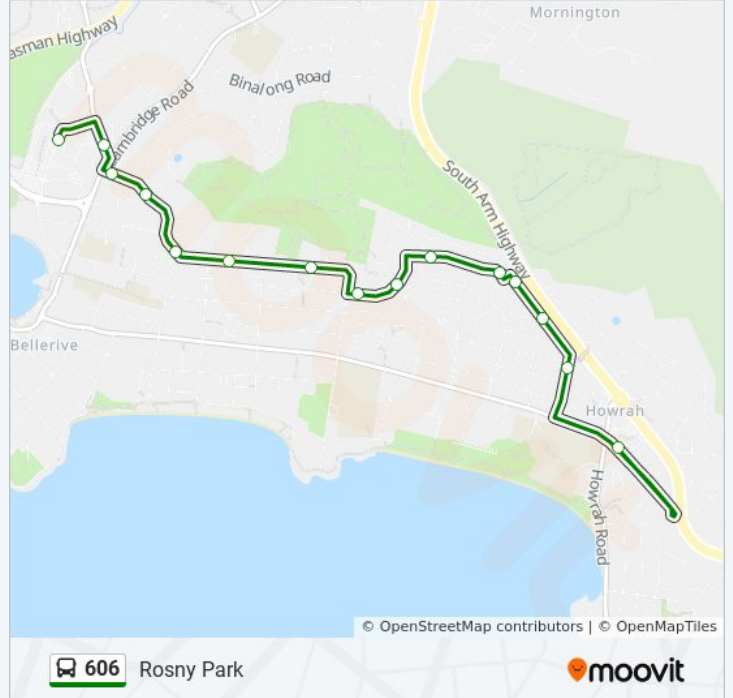

## 606 bus Info

**Direction:** Hobart City

**Stops:** 20

**Trip Duration:** 28 min

**Line Summary:**

**Direction: Rosny Park**

15 stops

[VIEW LINE SCHEDULE](#)

- Shoreline, Clarence St
- No.16 Yarram St
- Opp.No.33 Tilanbi St
- No.2 Tilanbi St
- No.3 Anstey St
- No.39 Anstey St
- No.26 Nankoor Cres
- No.2 Nankoor Cres
- No.69 Waverley St
- No.31 Waverley St
- Waverley St Near Kurrewa Crt
- No.43 Bayfield St
- No.27 Bayfield St
- Stop 5, Opp.No.1 Gordons Hill Rd
- Rosny Bus Interchange

**606 bus Info**

**Direction:** Rosny Park

**Stops:** 15

**Trip Duration:** 14 min

**Line Summary:**

**Direction: Shoreline**

22 stops

[VIEW LINE SCHEDULE](#)

- Hobart City Franklin Square
- Stop 1, Macquarie St Past Campbell St
- Stop 2, Tasman Hwy (Govt. House)
- Stop 3, Rosny Hill Rd Opposite Sports Centre
- Stop 4, Rosny Hill Rd Opp. Rosny College
- Rosny Bus Interchange
- Stop 5, No.1 Gordons Hill Rd
- No.40 Bayfield St
- No.62 Bayfield St
- Stop 17, Waverley St Opp Kurrewa Ct
- No.52 Waverley St
- No.100 Waverley St
- Nankoor Cr Past Wentworth St
- No.23 Nankoor Cres
- No.45 Nankoor Cres
- No.64 Anstey St
- No.2 Anstey St
- No.9 Tilanbi St