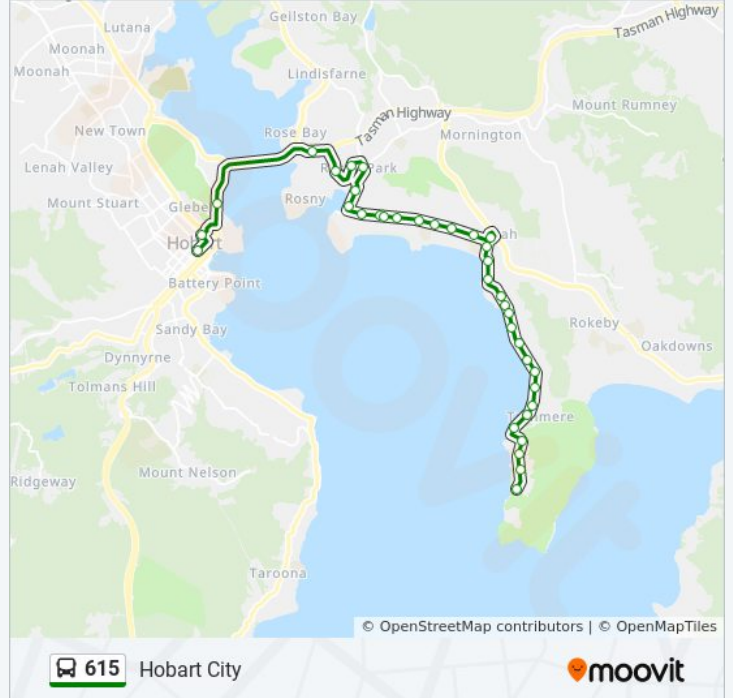

615 bus Info

Direction: Hobart City

Stops: 36

Trip Duration: 31 min

Line Summary:

- Stop 13, No.125 Clarence St
- Stop 12, Clarence St Outside Dog Park
- Stop 11, No.65 Clarence St
- Stop 10, No.57 Clarence St
- Stop 9, Opp. No.38 Clarence St
- Stop 8, Opp. No.43 Cambridge Rd
- Stop 6, No.96 Cambridge Rd
- Stop 5, Opp.No.1 Gordons Hill Rd
- Rosny Bus Interchange
- Stop 4, Rosny Hill Rd Outside Rosny College
- Stop 3, Tasman Highway Near Sports Centre
- Stop 2, Tasman Hwy Outside Ts Derwent
- Stop 1, Liverpool St Outside Menzies Centre
- (Set Down Only) Collins St Opp. Elizabeth St Mall

Direction: Rosny Park

36 stops

[VIEW LINE SCHEDULE](#)

- Stop 36, No.1002 Oceana Dr (Terminus)
- Stop 35, No.963 Oceana Drive
- Stop 34, No.941 Oceana Drive
- Stop 33, No.907 Oceana Dr
- Stop 32, Opp.No.312 Tranmere Rd
- Stop 31, Opp.No.284 Tranmere Rd
- Stop 30, Opp.No.260 Tranmere Rd
- Stop 29, Opp.No.234 Tranmere Road
- Stop 28, No.183 Tranmere Rd
- Stop 27, No.153 Tranmere Rd
- Stop 26, No.125 Tranmere Rd
- Stop 25, Opp.No.92 Tranmere Rd
- Stop 24, No.67 Tranmere Rd
- Stop 23, No.49 Tranmere Rd
- Stop 22, No.27 Tranmere Rd

Direction: Shoreline

31 stops

[VIEW LINE SCHEDULE](#)

- Stop 36, No.1002 Oceana Dr (Terminus)
- Stop 35, No.963 Oceana Drive
- Stop 34, No.941 Oceana Drive
- Stop 33, No.907 Oceana Dr
- Stop 32, Opp.No.312 Tranmere Rd
- Stop 31, Opp.No.284 Tranmere Rd
- Stop 30, Opp.No.260 Tranmere Rd
- Stop 29, Opp.No.234 Tranmere Road

Stop 31, No.284 Tranmere Rd

Stop 32, No.312 Tranmere Rd

Stop 33, No.914 Oceana Drive

Stop 34, No.932 Oceana Drive

Stop 35, No.960 Oceana Drive

Stop 36, No.1002 Oceana Dr (Terminus)

615 bus Info

Direction: Tranmere