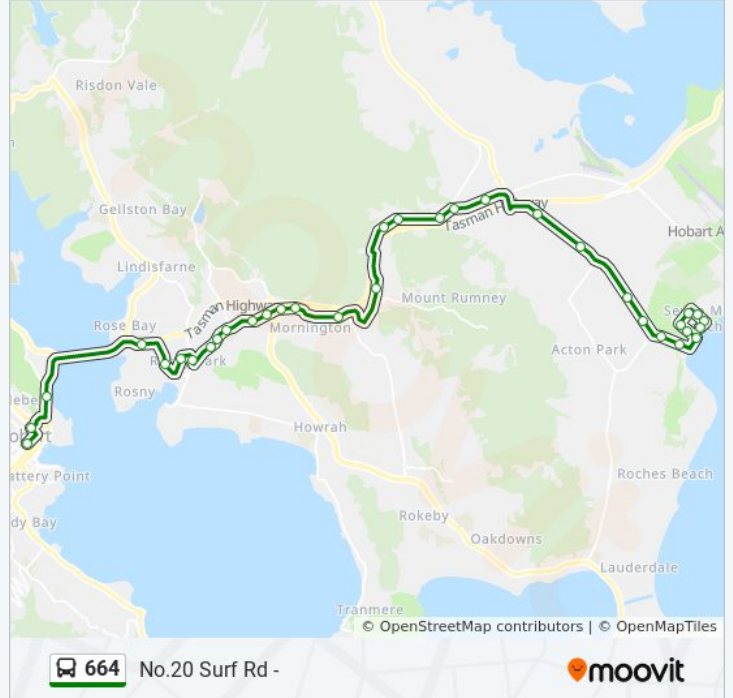

**Direction: Hobart City**

34 stops

[VIEW LINE SCHEDULE](#)

- No.20 Surf Rd
- No.2 Sunways Ave
- No.28 Sunways Ave
- No.29 Woodhurst Rd
- No.43 Lewis Ave
- No.25 Lewis Ave
- No.1 Lewis Ave
- No.16 Seven Mile Beach Rd
- No.62 Seven Mile Beach Rd
- Estate Drive Cnr Baileys Lane
- No.13 Estate Dr
- Acton Rd Near Lynrowan Dr
- No.1236 Acton Rd (Near Cilwen Rd)
- No.1063 Cambridge Rd
- Cambridge Village Opp. Cambridge Primary
- Cambridge Rd Cnr Camrise Dr
- No.849 Cambridge Rd
- No.817 Cambridge Rd
- Cambridge Rd / Grahams Rd
- No.455 Cambridge Rd
- No.357 Cambridge Rd
- Stop 28, No.333 Cambridge Rd

**664 bus Info**

**Direction:** Hobart City

**Stops:** 34

**Trip Duration:** 40 min

**Line Summary:**

Stop 27, No.309 Cambridge Rd  
 Stop 26, No.273 Cambridge Rd  
 Cambridge Rd Outside Warrane Ps  
 No.187 Cambridge Rd  
 No.167 Cambridge Rd  
 Stop 5, Opp.No.1 Gordons Hill Rd  
 Rosny Bus Interchange  
 Stop 4, Rosny Hill Rd Outside Rosny College  
 Stop 3, Tasman Highway Near Sports Centre  
 Stop 2, Tasman Hwy Outside Ts Derwent  
 Stop 1, Liverpool St Outside Menzies Centre  
 (Set Down Only) Collins St Opp. Elizabeth St Mall

**Direction: Rosny Park**

36 stops

[VIEW LINE SCHEDULE](#)

No.20 Surf Rd  
 No.2 Sunways Ave  
 No.28 Sunways Ave  
 No.29 Woodhurst Rd  
 No.43 Lewis Ave  
 No.25 Lewis Ave  
 No.1 Lewis Ave  
 No.16 Seven Mile Beach Rd  
 No.62 Seven Mile Beach Rd  
 Estate Drive Cnr Baileys Lane  
 No.13 Estate Dr  
 Acton Rd Near Lynrowan Dr  
 No.1236 Acton Rd (Near Cilwen Rd)  
 No.1063 Cambridge Rd  
 Cambridge Village Opp. Cambridge Primary  
 Cambridge Rd Cnr Camrise Dr  
 No.849 Cambridge Rd

**664 bus Info**

**Direction:** Seven Mile Beach

**Stops:** 30

**Trip Duration:** 37 min

**Line Summary:**

Stop 26, No.258 Cambridge Rd

Stop 27, No.280 Cambridge Rd

Stop 28, No.340 Cambridge Rd