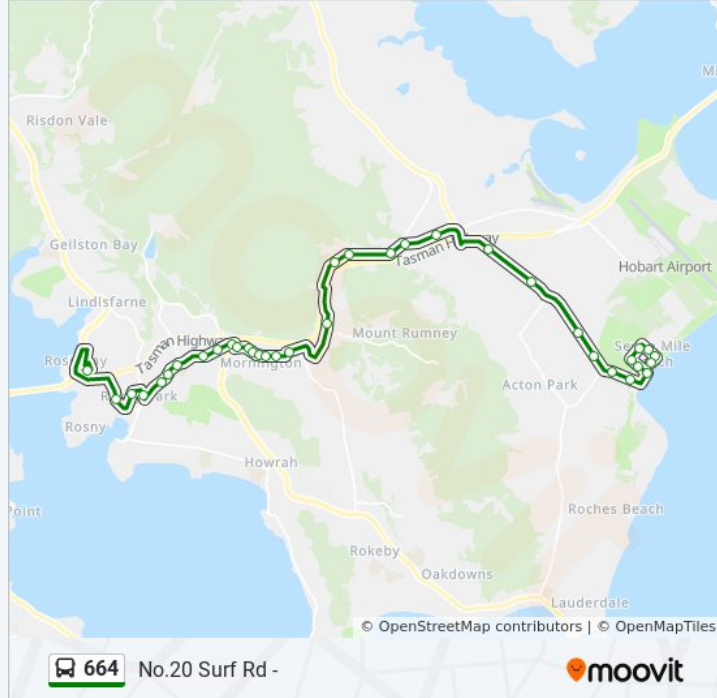

**Direction: Rosny Park**

36 stops

[VIEW LINE SCHEDULE](#)

No.20 Surf Rd  
 No.2 Sunways Ave  
 No.28 Sunways Ave  
 No.29 Woodhurst Rd  
 No.43 Lewis Ave  
 No.25 Lewis Ave  
 No.1 Lewis Ave  
 No.16 Seven Mile Beach Rd  
 No.62 Seven Mile Beach Rd  
 Estate Drive Cnr Baileys Lane  
 No.13 Estate Dr  
 Acton Rd Near Lynrowan Dr  
 No.1236 Acton Rd (Near Cilwen Rd)  
 No.1063 Cambridge Rd  
 Cambridge Village Opp. Cambridge Primary  
 Cambridge Rd Cnr Camrise Dr  
 No.849 Cambridge Rd

Cambridge Rd Outside Warrane Ps

No.187 Cambridge Rd

No.167 Cambridge Rd

Stop 5, Opp.No.1 Gordons Hill Rd

Rosny Bus Interchange

Stop 4, Rosny Hill Rd Outside Rosny College

Rose Bay High School

**Direction: Seven Mile Beach**

30 stops

[VIEW LINE SCHEDULE](#)

Hobart City Franklin Square

Stop 1, Macquarie St Past Campbell St

Stop 2, Tasman Hwy (Govt. House)

Stop 3, Rosny Hill Rd Opposite Sports Centre

Stop 4, Rosny Hill Rd Opp. Rosny College

**664 bus Info**

**Direction:** Seven Mile Beach

**Stops:** 30

**Trip Duration:** 37 min

**Line Summary:**

Stop 26, No.258 Cambridge Rd

Stop 27, No.280 Cambridge Rd

Stop 28, No.340 Cambridge Rd