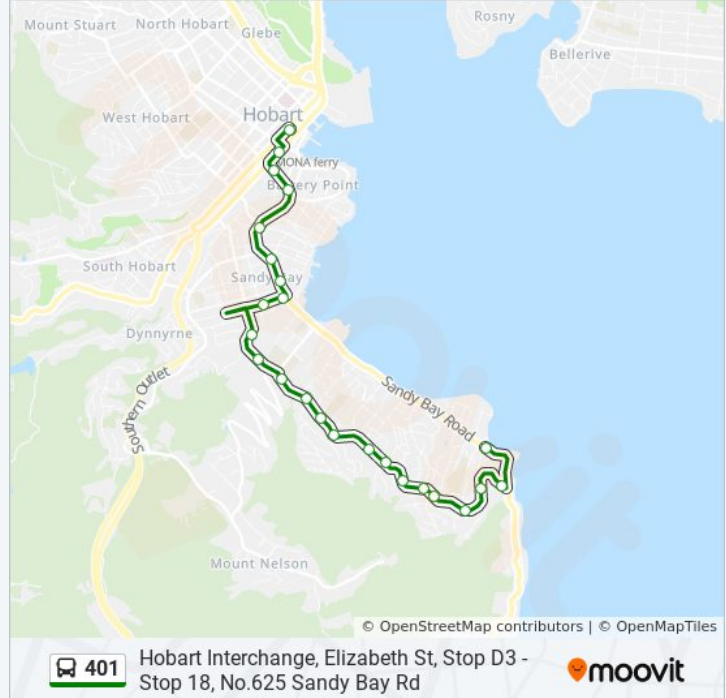

24 stops

[VIEW LINE SCHEDULE](#)

Stop 16, No.646 Sandy Bay Rd
Stop 17, No.674 Sandy Bay Rd
Stop 23, No.556 Churchill Ave
Stop 22, No.530 Churchill Ave
Stop 21, No.488 Churchill Ave
Stop 20, No.452 Churchill Ave
Stop 19, No.430 Churchill Ave
Stop 18, No.316 Churchill Ave
Stop 17, No.288 Churchill Ave
Stop 16, No.256 Churchill Ave
Stop 15, No.228 Churchill Ave
Stop 14, No.198 Churchill Ave
Stop 13, Opposite Hutchins School, Churchill Ave
Stop 12, University Terminus
Stop 11, Outside Tuu Building, Churchill Ave
No.33 York St
No.1a York St
Stop 9, No.271 Sandy Bay Rd
Stop 8, No.217 Sandy Bay Rd
Stop 7, No.143 Sandy Bay Rd
Sandy Bay Rd Cnr Albuera St

401 bus Info

Direction: Hobart City

Stops: 24

Trip Duration: 18 min

Line Summary:

Stop 5, No.39 Sandy Bay Rd

Stop 4, Conservatorium, Sandy Bay Rd

Macquarie St Outside St Davids Cathedral

Direction: Lower Sandy Bay

24 stops

[VIEW LINE SCHEDULE](#)

Hobart City Franklin Square

Stop 3, No.36 Davey St

Stop 4 Out, St David's Park, Sandy Bay Rd

Stop 5, No.48 Sandy Bay Rd

Stop 6, 120 Sandy Bay Rd

Stop 7, No.230 Sandy Bay Rd

Stop 8, No.282 Sandy Bay Rd

No.4 York St

No.32 York St

Stop 11, Utas Churchill Ave Opp. Tuu Building

Stop 12, Utas Churchill Ave Outside Admin

Stop 13, Hutchins School, Churchill Ave