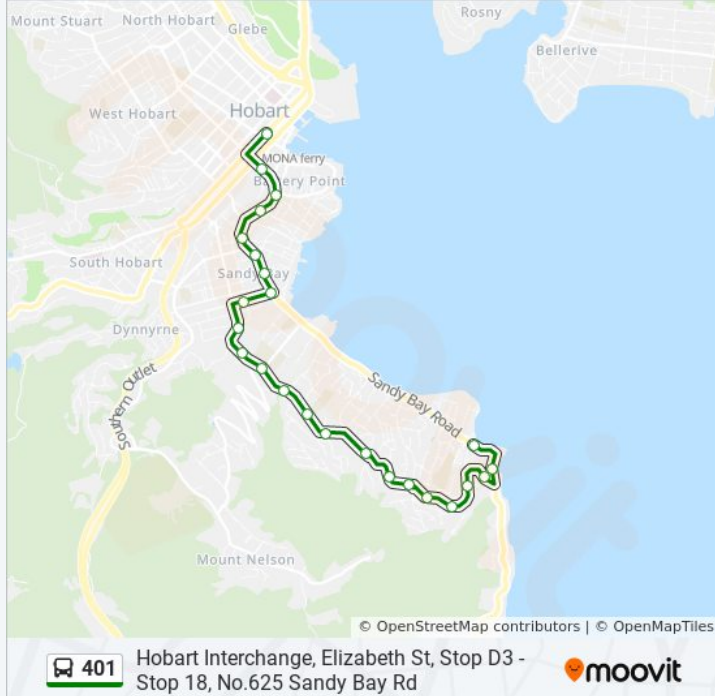

401 bus Info

Direction: Hobart City

Stops: 24

Trip Duration: 18 min

Line Summary:

Stop 5, No.39 Sandy Bay Rd

Stop 4, Conservatorium, Sandy Bay Rd

Macquarie St Outside St Davids Cathedral

Direction: Lower Sandy Bay

24 stops

[VIEW LINE SCHEDULE](#)

Hobart City Franklin Square

Stop 3, No.36 Davey St

Stop 4 Out, St David's Park, Sandy Bay Rd

Stop 5, No.48 Sandy Bay Rd

Stop 6, 120 Sandy Bay Rd

401 bus Info

Direction: Lower Sandy Bay

Stops: 24

Trip Duration: 18 min

Line Summary:

Stop 20, Opp.No.432 Churchill Ave

Stop 21, No.457 Churchill Ave

Stop 22, No.495 Churchill Ave

Stop 23, Opp No.530 Churchill Ave

Stop 24, Opp.No.566 Churchill Ave

Stop 18, No.625 Sandy Bay Rd (Cnr Wayne Ave)

401 bus time schedules and route maps are available in an offline PDF at moovitapp.com. Use the [Moovit App](#) to see live bus times, train schedule or subway schedule, and step-by-step directions for all public transit in Hobart.