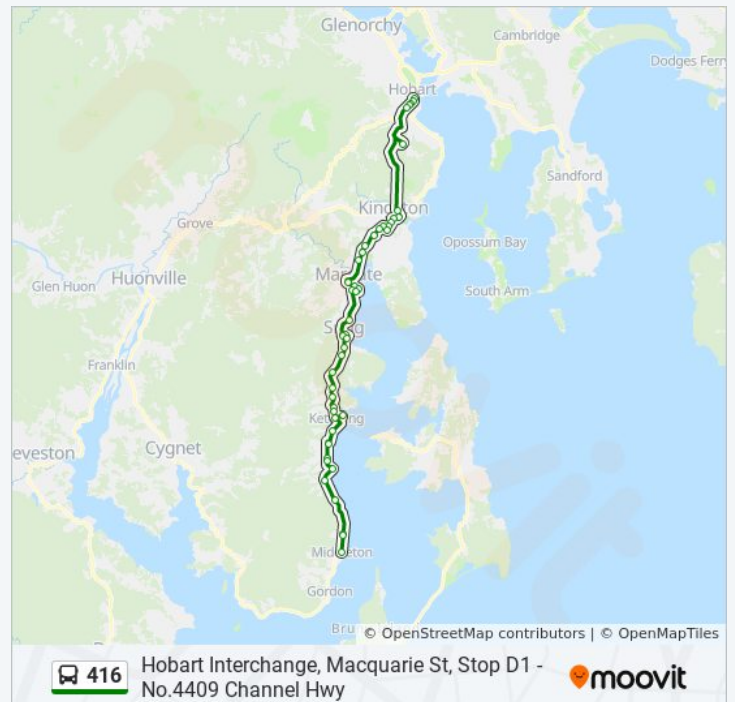

Stop 5, Davey St Near Heathfield Ave

Stop 6, No.94 Davey Street (Anglesea Barracks)

Stop 7, No.142-146 Davey St (St Anns)

Hobart College (Channel Services)

No.50 Browns Rd

Stop 39, No.3 Channel Hwy

Kingston Central South, No.33 Channel Hwy

Park & Ride, Denison Street

Maranoa Rd Opp. Kingston Town

No.78 Maranoa Rd

No.3 Redwood Rd

Opp.No.170 Channel Hwy

Huntingfield Park & Ride Stop B

No.1315 Channel Hwy

Opp. No.1372 Channel Hwy

Channel Hwy Cnr Howden Rd

Margate Central, No.1703 Channel Hwy

No.56 Beach Rd

Bundalla Rd Past Beach Rd

No.30 Incana Rd

Crescent Dr Near Incana Rd

No.4 Channel Hwy, Electrona

Snug Central, No.2199 Channel Hwy

No.1 Beach Rd

Opp.No.19 Beach Rd

No.9 Charlton St

Channel Hwy/Old Station Rd

Channel Hwy/Powers Rd

Channel Hwy/Waldie Dr

Channel Hwy/Nicholls Rivulet Rd

Channel Hwy/Doughboy Dr

Channel Hwy Opp. Kettering Cemetery

Channel Hwy Opp. Kettering P.O

Wednesday	4:05 PM
Thursday	4:05 PM
Friday	4:05 PM
Saturday	Not Operational

416 bus Info

Direction: Middleton

Stops: 47

Trip Duration: 77 min

Line Summary: