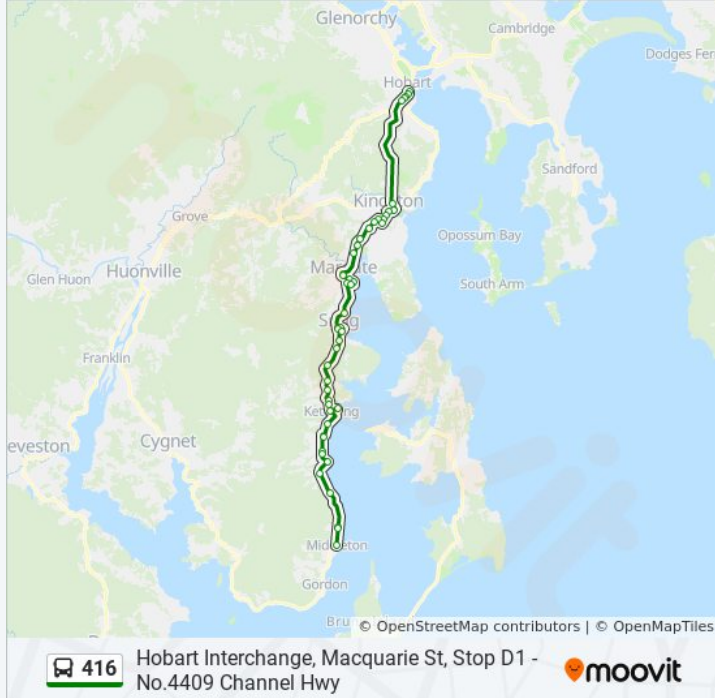

Stops: 48

Trip Duration: 71 min

Line Summary:

Beach Rd Cnr Channel Hwy
 Channel Hwy Outside Snug Primary
 Channel Hwy/Graham St
 Crescent Dr Before Incana Rd
 No.29 Incana Rd
 Bundalla Rd / Peppermint Pl
 No.67 Beach Rd
 Margate Central, No.1708 Channel Hwy
 Channel Hwy Opp. Howden Rd
 No.1372 Channel Highway
 Channel Hwy Past Rays Ct
 Huntingfield Park & Ride Stop A
 Opp.No.145 Channel Hwy
 No.6 Redwood Rd
 No.87 Maranoa Rd
 Maranoa Rd Outside Kingston Town
 Denison St Opp. Park & Ride
 Freeman St Near Memorial Park
 Kingston Central North, No.30 Channel Hwy
 Stop 38, Opp.No.3 Channel Hwy
 No.35 Browns Rd
 Groningen Rd Before Sthn Outlet
 Stop 7, No.319 Macquarie St
 Stop 6, No.293 Macquarie St
 Stop 5, No.207 Macquarie St
 Stop 4, No.181 Macquarie St
 Macquarie St Outside St Davids Cathedral

Park & Ride, Denison Street

Maranoa Rd Opp. Kingston Town

No.78 Maranoa Rd

No.3 Redwood Rd

Opp.No.170 Channel Hwy

Huntingfield Park & Ride Stop B

No.1315 Channel Hwy

Opp. No.1372 Channel Hwy

Hobart City Franklin Square

Stop 3, No.36 Davey St

Stop 5, Davey St Near Heathfield Ave

Stop 6, No.94 Davey Street (Anglesea Barracks)

Stop 7, No.142-146 Davey St (St Anns)

No.50 Browns Rd

Stop 39, No.3 Channel Hwy

Channel Hwy/Slab Rd

No.4409 Channel Hwy (Cnr Beach Rd)

416 bus time schedules and route maps are available in an offline PDF at moovitapp.com. Use the [Moovit App](#) to see live bus times, train schedule or subway schedule, and step-by-step directions for all public transit in Hobart.