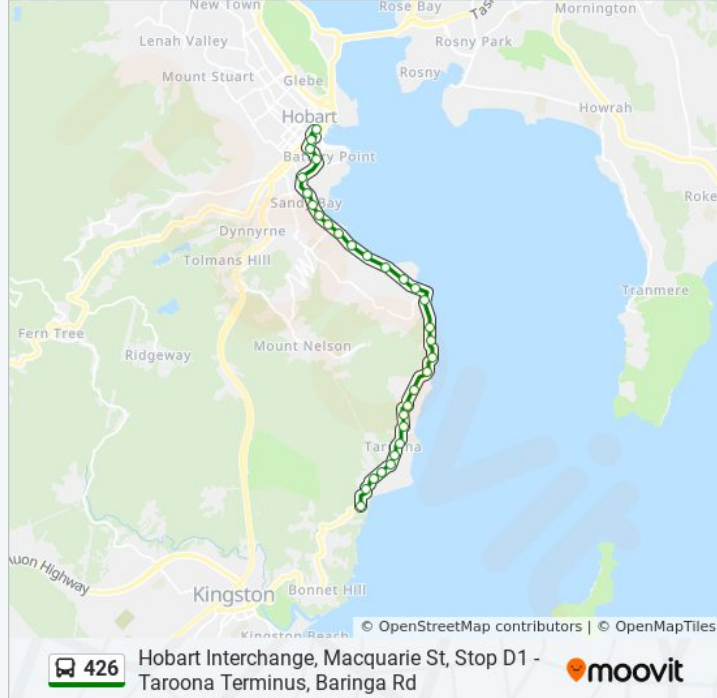

Stop 20, Sandy Bay Rd Outside Pearces Park

Stop 21, No.898 Sandy Bay Rd

Stop 22, Channel Hwy / Utiekah Dr

Stop 23, No.50 Channel Hwy

Stop 24, No.70 Channel Hwy

Stop 25, Opp.No.117 Channel Hwy

Stop 26, Channel Hwy Outside Taroon High

Stop 27, Opp.No.155 Channel Hwy

Stop 28, No.142 Channel Hwy

Stop 29, Channel Hwy Past Taroon Cr

Stop 30, No.184 Channel Hwy

Stop 31, No.204 Channel Hwy

Taroon Terminus, Baringa Rd

426 bus time schedules and route maps are available in an offline PDF at moovitapp.com. Use the [Moovit App](#) to see live bus times, train schedule or subway schedule, and step-by-step directions for all public transit in Hobart.

[About Moovit](#) · [MaaS Solutions](#) · [Supported Countries](#) · [Mooviter Community](#)

© 2023 Moovit - All Rights Reserved

Check Live Arrival Times