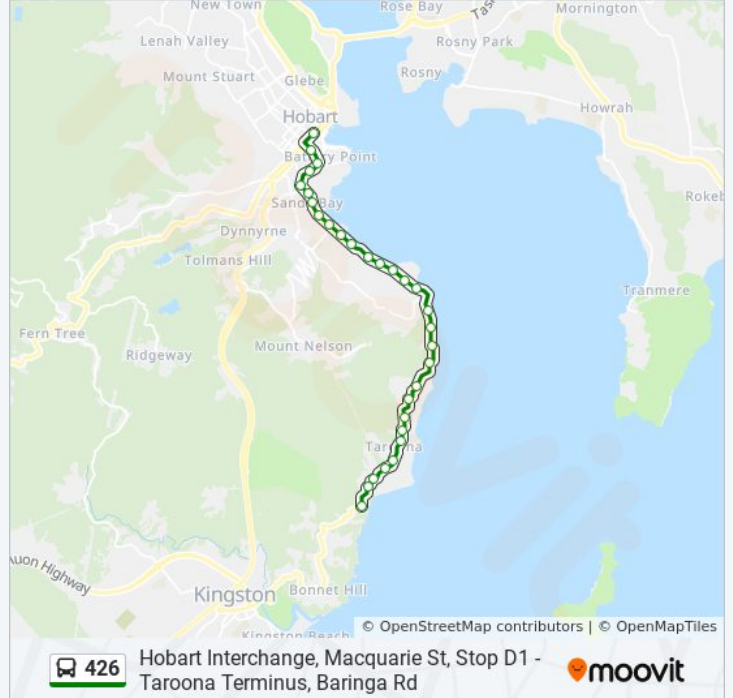

426

Hobart Interchange, Macquarie St, Stop D1 -
Taroona Terminus, Baringa Rd

[View In Website Mode](#)

The 426 bus line (Hobart Interchange, Macquarie St, Stop D1 - Taroona Terminus, Baringa Rd) has 2 routes. For regular weekdays, their operation hours are:

426 bus Info

Direction: Hobart City

Stops: 30

Trip Duration: 23 min

Line Summary:

Stop 12, No.403 Sandy Bay Rd (Wrest Point)

Stop 11, Outside Mt Carmel College, Sandy Bay Rd

Stop 10, No.301 Sandy Bay Rd

Stop 9, No.271 Sandy Bay Rd

Stop 8, No.217 Sandy Bay Rd

Stop 7, No.143 Sandy Bay Rd

Sandy Bay Rd Cnr Albuera St

Stop 5, No.39 Sandy Bay Rd

Stop 4, Conservatorium, Sandy Bay Rd

Macquarie St Outside St Davids Cathedral

Direction: Tarooma

31 stops

[VIEW LINE SCHEDULE](#)

Hobart City Franklin Square

Stop 3, No.36 Davey St

Stop 4 Out, St David's Park, Sandy Bay Rd

Stop 5, No.48 Sandy Bay Rd

Stop 6, 120 Sandy Bay Rd