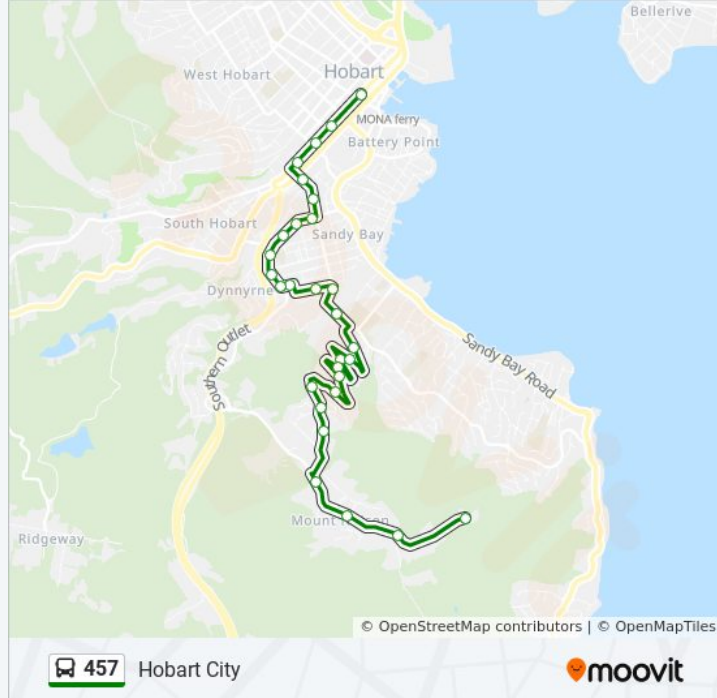

457 bus Info

Direction: Hobart City

Stops: 29

Trip Duration: 26 min

Line Summary:

Stop 10, No.86 King St
 Stop 8, No.6-8 Regent St
 Stop 7, No.10 Antill St
 Stop 6, No.293 Macquarie St
 Stop 5, No.207 Macquarie St
 Stop 4, No.181 Macquarie St
 Macquarie St Outside St Davids Cathedral

Direction: Mount Nelson

33 stops

[VIEW LINE SCHEDULE](#)

Hobart City Franklin Square
 Stop 2, No.34 Davey St
 Stop 5, Davey St Near Heathfield Ave
 Stop 6, No.94 Davey Street (Anglesea Barracks)
 Stop 7, No.142-146 Davey St (St Anns)
 Stop 8, No.5 Antill St
 Stop 9, No.13-15 Regent St
 Stop 10, No.107 King St
 Stop 11, No.119 King St
 Stop 12, No.143 King St
 Stop 13, No.4 Proctors Rd
 Stop 14, No.20 Proctors Rd
 Stop 15, No.34 Proctors Rd
 Opp. No.11 French St
 French St Behind Tuu Building
 Stop 12, Utas Churchill Ave Outside Admin
 Opposite 96 Nelson Rd
 Stop 16, No.143 Nelson Rd

Stop 20, No.297 Nelson Rd

Stop 21, No.325 Nelson Rd

Stop 22, No.353 Nelson Rd

Stop 23, No.405 Nelson Rd

Stop 24, No.449 Nelson Rd

Stop 25, No.465 Nelson Rd

Stop 26, No.523 Nelson Rd

Opp.No.568 Nelson Rd

Stop 27, No.589a Nelson Rd

Stop 28, No.631 Nelson Rd

Stop 29, No.653 Nelson Rd

Mt Nelson Signal Station

457 bus time schedules and route maps are available in an offline PDF at moovitapp.com. Use the [Moovit App](#) to see live bus times, train schedule or subway schedule, and step-by-step directions for all public transit in Hobart.