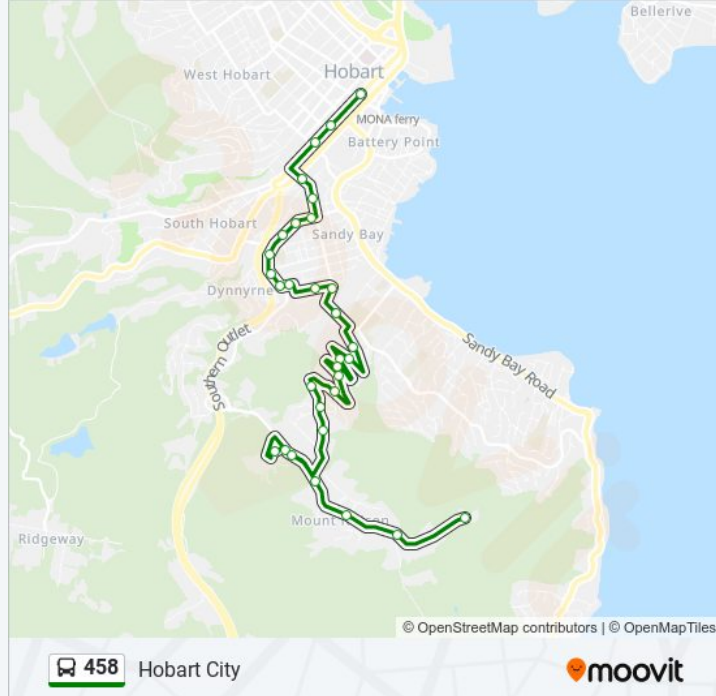

458 bus Info

Direction: Hobart City

Stops: 31

Trip Duration: 29 min

Line Summary:

Stop 13, No.1a Proctors Rd

Stop 12, No.112 King St

Stop 11, No.98 King St

Stop 10, No.86 King St

Stop 8, No.6-8 Regent St

Stop 7, No.10 Antill St

Stop 5, No.207 Macquarie St

Stop 4, No.181 Macquarie St

Macquarie St Outside St Davids Cathedral

Direction: Mount Nelson

36 stops

[VIEW LINE SCHEDULE](#)

Hobart City Franklin Square

Stop 2, No.34 Davey St

Stop 5, Davey St Near Heathfield Ave

Stop 6, No.94 Davey Street (Anglesea Barracks)

Stop 7, No.142-146 Davey St (St Anns)

Stop 8, No.5 Antill St

458 bus Info

Direction: Mount Nelson

Stops: 36

Trip Duration: 29 min

Line Summary:

Stop 17, No.165 Nelson Rd

Stop 18, Opp.No.178 Nelson Rd

Stop 19, No.235 Nelson Rd