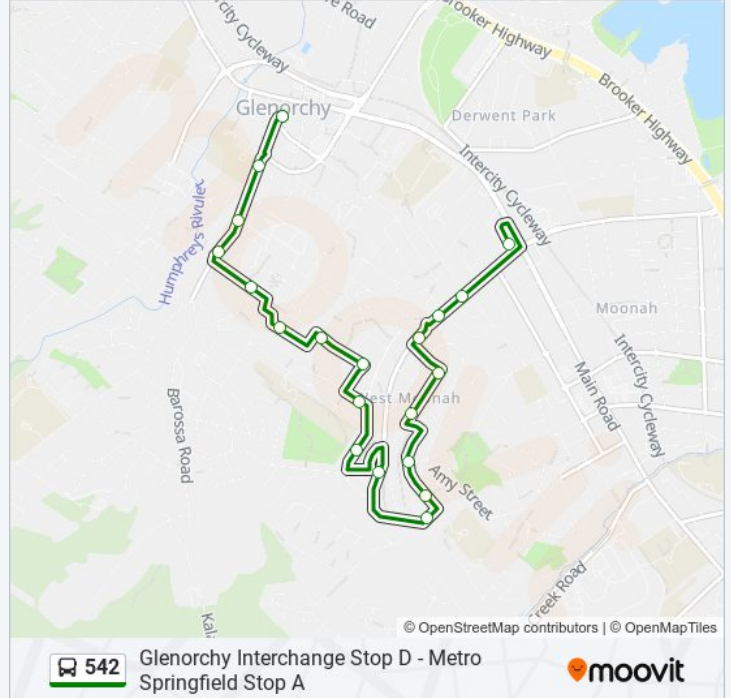

19 stops

[VIEW LINE SCHEDULE](#)

- Metro Springfield Stop A
- Stop 22, No.27 Springfield Ave
- Stop 23, No.35 Springfield Ave
- Stop 24, No.51 Springfield Ave
- Stop 25, No.5 Seventh Ave
- Stop 26, No.12a Seventh Ave
- Stop 27, No.11 Atherton Ave
- Stop 28, No.15 Cheviot Rd
- Stop 29, Opp. No.8 Ripley Rd
- No.127 Springfield Ave
- Stop 31, No.14 Corinda Gr
- Stop 32, No.6 Twelfth Ave
- Stop 33, Sherwood Rd Near Tenth Ave
- Stop 34, Opp. No.6 Tenth Ave
- Stop 35, No.25 Caversham Rd
- Stop 36, No.28 Vieste Dr
- Stop 27, No.90 Tolosa St
- Stop 25, No.34 Tolosa St
- Glenorchy Terminus Stop F

542 bus Info

Direction: Glenorchy Mall

Stops: 19

Trip Duration: 14 min

Line Summary:

Direction: Metro Springfield

20 stops

[VIEW LINE SCHEDULE](#)

- Glenorchy Interchange Stop D
- Stop 25, No.37 Tolosa St
- Stop 26, No.67 Tolosa St
- Stop 27, No.81 Tolosa St
- Stop 36, Vieste Dr Near Charleston Pl
- No.20 Caversham Rd
- Stop 34, No.6 Tenth Ave
- Stop 33, Tenth Ave Opp Sherwood Rd
- Stop 32, No.3 Twelfth Ave
- Stop 31, No.13 Corinda Gr
- Stop 30, Springfield Ave (Circle Pk)
- Stop 29, No.8 Ripley Rd
- Stop 28, No.8 Cheviot Rd
- Stop 27, No.18 Atherton Ave
- Stop 26, No.15 Seventh Ave
- Stop 25, No.2 Seventh Ave
- Stop 24, Opp. No.47 Springfield Ave
- Stop 23, No.60 Springfield Ave

542 bus Info

Direction: Metro Springfield

Stops: 20

Trip Duration: 15 min

Line Summary:

Stop 22, No.46 Springfield Ave

Metro Springfield Stop A

542 bus time schedules and route maps are available in an offline PDF at moovitapp.com. Use the [Moovit App](#) to see live bus times, train schedule or subway schedule, and step-by-step directions for all public transit in Hobart.