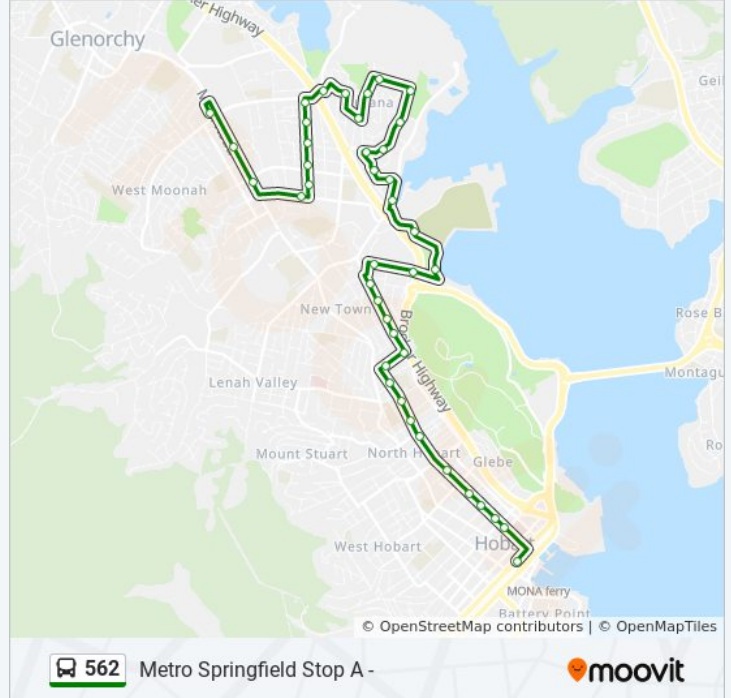

**Direction: Hobart City**

39 stops

[VIEW LINE SCHEDULE](#)

- Metro Springfield Stop A
- Opp. No.30 Charles St (Outside Coogans)
- Albert Rd (Behind Post Office)
- No.84 Albert Rd
- Stop 38, Benjafield Park, Central Ave
- Stop 37, No.24 Central Ave
- Stop 36, No.42 Central Ave
- Stop 35, Central Ave Near Clifford St
- Stop 34, No.84 Central Ave
- Opp. Brooker Inn, O'Grady Ave
- No.14 O'Grady Ave
- No.8 Michael St
- No.66 Lennox Ave (Opp Cashion Ct)
- Stop 27, No.2 Ash Street
- No.38 Ash St
- Opp.No.66 Ashbolt Cres
- No.35 Ashbolt Cres
- Opp.No.16 Ashbolt Cres
- No.23 Lennox Avenue
- No.3 Lennox Ave
- No.95 Risdon Road
- Rugby Park, Queens Walk

Stop 16, Park St Opp. Harbroe Ave

Opp.No.62 Bellevue Parade

Opp.No.22b Bellevue Parade

Cornelian Bay, Queens Walk Opp Boathouse

Queens Walk, Stainforth Court

Apex Park, Risdon Road

No.8 Lennox Ave

Opp.No.25 Lennox Ave

Brooker Inn, O'Grady Ave

No.111 Central Ave

No.87 Central Ave

Stop 36, No.59 Central Ave

Stop 37, No.35 Central Ave

Stop 38, No.23 Central Ave

Stop 39, No.81 Albert Road

Stop 18, No.90 Main Rd (Moonah Shops)

Stop 19, No.164 Main Rd

Metro Springfield Stop A

562 bus time schedules and route maps are available in an offline PDF at [moovitapp.com](https://moovitapp.com). Use the [Moovit App](#) to see live bus times, train schedule or subway schedule, and step-by-step directions for all public transit in Hobart.