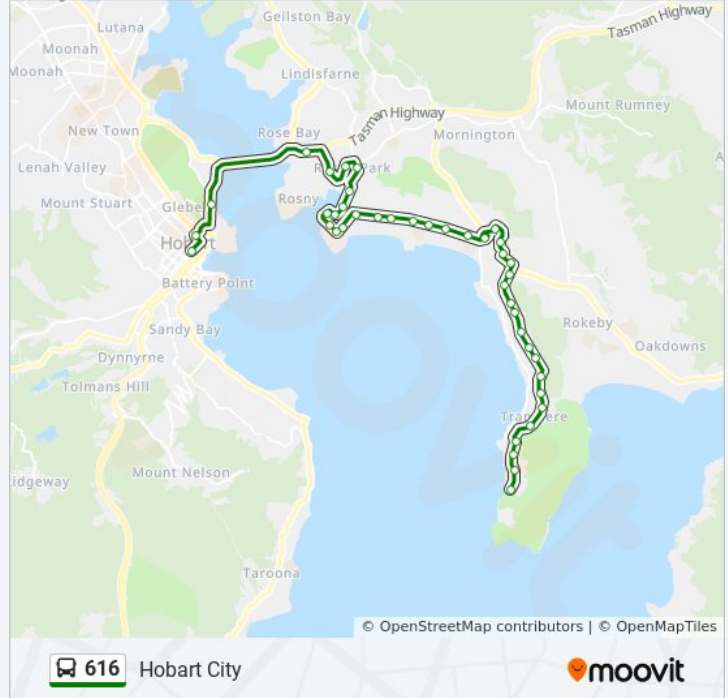

Stop 8, Opp. No.43 Cambridge Rd

Stop 6, No.96 Cambridge Rd

Stop 5, Opp.No.1 Gordons Hill Rd

Rosny Bus Interchange

Stop 4, Rosny Hill Rd Outside Rosny College

Stop 3, Tasman Highway Near Sports Centre

Stop 2, Tasman Hwy Outside Ts Derwent

Stop 1, Liverpool St Outside Menzies Centre

(Set Down Only) Collins St Opp. Elizabeth St Mall

**Direction: Rosny Park**

36 stops

[VIEW LINE SCHEDULE](#)

Stop 36, No.1002 Oceana Dr (Terminus)

Stop 35, No.963 Oceana Drive

### Direction: Tranmere

44 stops

[VIEW LINE SCHEDULE](#)

- Hobart City Interchange
- Stop 1, Macquarie St Past Campbell St
- Stop 2, Tasman Hwy (Govt. House)

### 616 bus Info

**Direction:** Tranmere

**Stops:** 44

**Trip Duration:** 25 min

**Line Summary:**

Stop 29, No.644 Oceana Dr

Stop 30, No.692 Oceana Dr

Stop 31, No.730 Oceana Dr