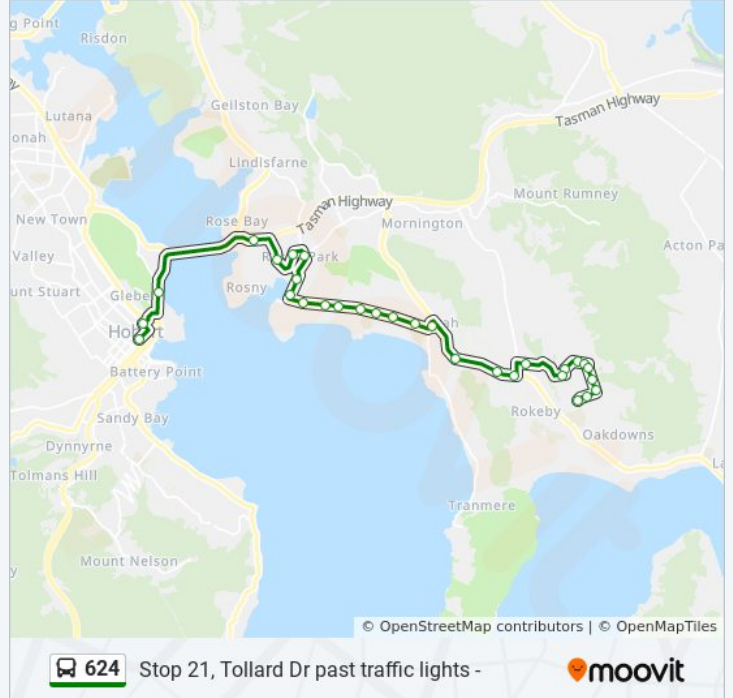

**Direction: Clarendon Vale**

30 stops

[VIEW LINE SCHEDULE](#)

- No.5 Marston St
- Stop 83, No.25 Marston St
- Stop 82, No.87 Rockingham Dr
- Stop 81, No.111 Rockingham Dr
- Stop 80, No.133 Rockingham Dr
- Stop 79, No.5 Mockridge Rd
- Stop 78, Mockridge Rd Outside C.V Primary
- Stop 77, No.89 Mockridge Rd
- Goodwins Rd Cnr Mockridge Rd
- No.103-105 Goodwins Rd
- Stop 21, Rokeby Rd / Tollard Dr
- Stop 20, Rokeby Rd (Garden Centre)
- Stop 19, Rokeby Rd Near Oceana Dr
- Shoreline Plaza Inwards Stop
- Stop 17, No.229 Clarence St
- Stop 15, No.179 Clarence St
- Stop 14, No.135-139 Clarence St
- Stop 13, No.125 Clarence St
- Stop 12, Clarence St Outside Dog Park
- Stop 11, No.65 Clarence St
- Stop 9, Opp. No.38 Clarence St
- Stop 8, Opp. No.43 Cambridge Rd

**Direction:** Clarendon Vale

**Stops:** 30

**Trip Duration:** 30 min

**Line Summary:**

- Stop 6, No.96 Cambridge Rd
- Stop 5, Opp.No.1 Gordons Hill Rd
- Rosny Bus Interchange
- Stop 4, Rosny Hill Rd Outside Rosny College
- Stop 3, Tasman Highway Near Sports Centre
- Stop 2, Tasman Hwy Outside Ts Derwent
- Stop 1, Liverpool St Outside Menzies Centre
- (Set Down Only) Collins St Opp. Elizabeth St Mall

**Direction: Clarendon Vale**

46 stops

[VIEW LINE SCHEDULE](#)

- Hobart City Interchange
- Stop 1, Macquarie St Past Campbell St
- Stop 2, Tasman Hwy (Govt. House)
- Stop 3, Rosny Hill Rd Opposite Sports Centre
- Stop 4, Rosny Hill Rd Opp. Rosny College
- Rosny Bus Interchange
- Stop 5, No.1 Gordons Hill Rd
- Stop 6, No.95 Cambridge Rd
- Stop 8, No.51 Cambridge Rd
- Stop 9, No.48 Clarence St
- Stop 11, No.86 Clarence St
- Stop 12, No.114 Clarence St
- Stop 13, No.164 Clarence St
- Stop 14, No.200 Clarence St
- Stop 15, No.230 Clarence St
- Stop 17. No.290 Clarence St
- Shoreline Plaza Outwards Stop
- Stop 19, Rokeby Rd Past Merindah St