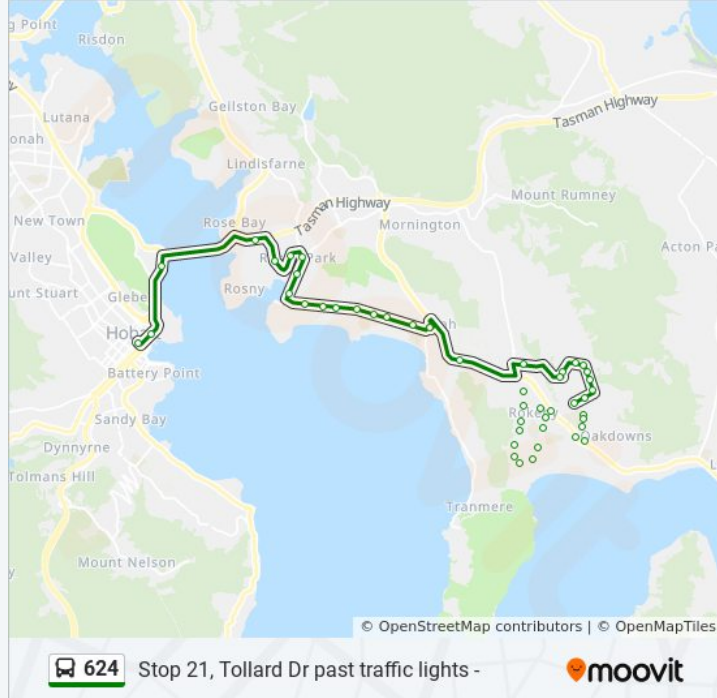

Mockridge Road (Bayview College)

Mockridge Rd Near King St

Opp.No.6 Church Street

Stop 69, No.33 Rokeby Rd

Stop 68, Rokeby Rd Before Burtonia St

Stop 34, No.15 Burtonia St

Stop 33, No.28 Free St

Stop 31, Duntroon Dr / Hookey St

Stop 30, No.82 Duntroon Dr

Stop 29, No.50 Duntroon Drive

Stop 28, No.12 Duntroon Dr

Stop 27, No.134 Tollard Dr

Stop 26, No.114 Tollard Dr

Stop 25, Tollard Drive

Stop 24, Tollard Dr / Hart Pl

Stop 23, Tollard Dr / Atkins St

Stop 22, Tollard Dr / Kimberley St

**Direction: Hobart City**

50 stops

[VIEW LINE SCHEDULE](#)

Stop 21, Tollard Dr Past Traffic Lights

**624 bus Time Schedule**

Hobart City Route Timetable:

Sunday 9:05 AM - 7:05 PM

Monday 6:34 AM - 10:36 PM

- Stop 22, No.51 Tollard Drive
- Stop 23, Tollard Dr at Neilson Park
- Stop 24, Tollard Drive Past Hart Place
- Stop 25, Tollard Dr / Benboyd Cir
- Stop 26, No.155 Tollard Drive
- Stop 27, No.173 Tollard Drive
- Stop 28, Duntroon Dr / Arden Dr
- Stop 29, Duntroon Dr / Arden Dr
- Stop 30, Duntroon Dr / Fountain Cir
- Stop 31, Duntroon Dr Before Hookey St
- Stop 33, No.25 Free St
- Stop 34, Burtonia St / Banyalla St
- Stop 68, Rokeby Rd Past Burtonia St
- Stop 69, Rokeby Rd Outside Percy Park
- No.6 Church Street
- King St Opp. St Matthews Church
- Mockridge Road (Bayview College)
- Bayview College School Stop
- Stop 71, Mockridge Rd Opp. John Paul II
- No.5 Marston St
- Stop 83, No.25 Marston St
- Stop 82, No.87 Rockingham Dr
- Stop 81, No.111 Rockingham Dr
- Stop 80, No.133 Rockingham Dr
- Stop 79, No.5 Mockridge Rd
- Stop 78, Mockridge Rd Outside C.V Primary
- Stop 77, No.89 Mockridge Rd
- Goodwins Rd Cnr Mockridge Rd
- No.103-105 Goodwins Rd
- Stop 21, Rokeby Rd / Tollard Dr
- Stop 20, Rokeby Rd (Garden Centre)
- Stop 19, Rokeby Rd Near Oceana Dr
- Shoreline Plaza Inwards Stop