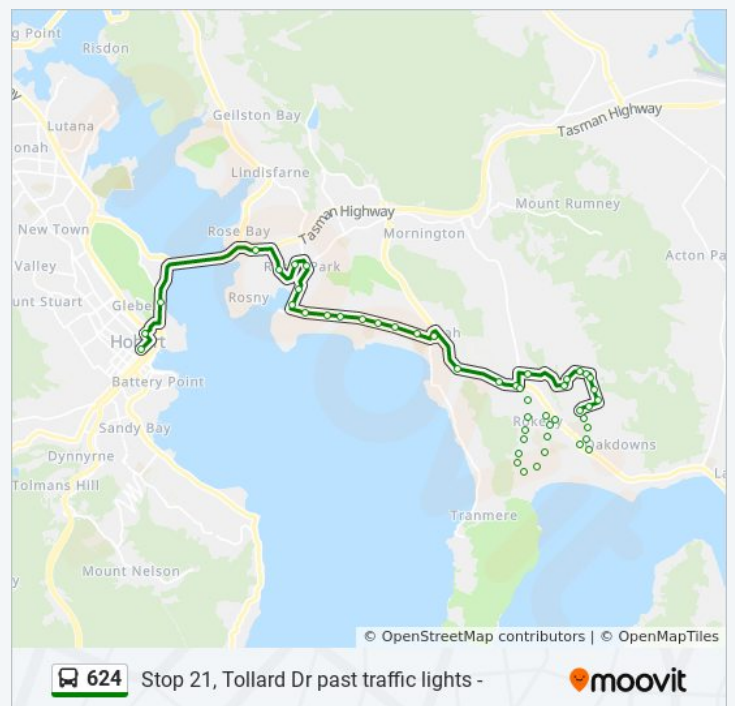

Monday 6:34 AM - 10:36 PM

- Stop 22, No.51 Tollard Drive
- Stop 23, Tollard Dr at Neilson Park
- Stop 24, Tollard Drive Past Hart Place
- Stop 25, Tollard Dr / Benboyd Cir
- Stop 26, No.155 Tollard Drive
- Stop 27, No.173 Tollard Drive
- Stop 28, Duntroon Dr / Arden Dr
- Stop 29, Duntroon Dr / Arden Dr
- Stop 30, Duntroon Dr / Fountain Cir
- Stop 31, Duntroon Dr Before Hookey St
- Stop 33, No.25 Free St
- Stop 34, Burtonia St / Banyalla St
- Stop 68, Rokeby Rd Past Burtonia St
- Stop 69, Rokeby Rd Outside Percy Park
- No.6 Church Street
- King St Opp. St Matthews Church
- Mockridge Road (Bayview College)
- Bayview College School Stop
- Stop 71, Mockridge Rd Opp. John Paul II
- No.5 Marston St
- Stop 83, No.25 Marston St
- Stop 82, No.87 Rockingham Dr
- Stop 81, No.111 Rockingham Dr
- Stop 80, No.133 Rockingham Dr
- Stop 79, No.5 Mockridge Rd
- Stop 78, Mockridge Rd Outside C.V Primary
- Stop 77, No.89 Mockridge Rd
- Goodwins Rd Cnr Mockridge Rd
- No.103-105 Goodwins Rd
- Stop 21, Rokeby Rd / Tollard Dr
- Stop 20, Rokeby Rd (Garden Centre)
- Stop 19, Rokeby Rd Near Oceana Dr
- Shoreline Plaza Inwards Stop

Tuesday	6:34 AM - 10:36 PM
Wednesday	6:34 AM - 10:36 PM
Thursday	6:34 AM - 10:36 PM
Friday	6:34 AM - 10:36 PM
Saturday	8:55 AM - 10:36 PM

**624 bus Info**

**Direction:** Hobart City

**Stops:** 50

**Trip Duration:** 30 min

**Line Summary:**

Stop 17, No.229 Clarence St

Stop 15, No.179 Clarence St

Stop 14, No.135-139 Clarence St

Stop 13, No.125 Clarence St

Stop 12, Clarence St Outside Dog Park

Stop 11, No.65 Clarence St

Stop 9, Opp. No.38 Clarence St

Stop 8, Opp. No.43 Cambridge Rd

Stop 6, No.96 Cambridge Rd

Stop 5, Opp.No.1 Gordons Hill Rd

Rosny Bus Interchange

Stop 4, Rosny Hill Rd Outside Rosny College

Stop 3, Tasman Highway Near Sports Centre

Stop 2, Tasman Hwy Outside Ts Derwent