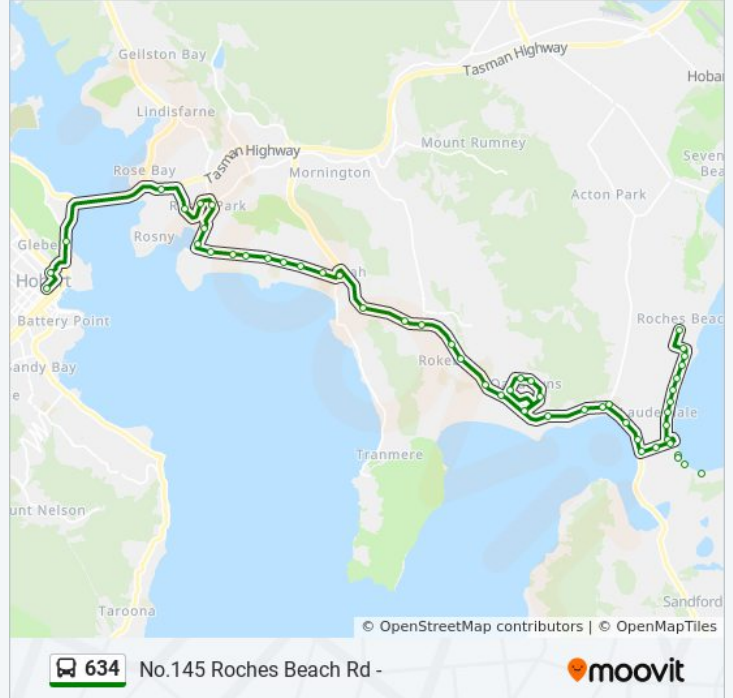

Direction: Hobart City

52 stops

[VIEW LINE SCHEDULE](#)

- No.145 Roches Beach Rd
- No.216 Roches Beach Rd
- Stop 91, No.133 Bangalee St
- Stop 90, No.109 Bangalee St
- Stop 89, No.83 Bangalee St
- Stop 88, No.55 Bangalee St
- Stop 87, No.29 Bangalee St
- Stop 86, Opp.No.24 Bangalee St
- Stop 89, No.11a Bangalee St
- Stop 84, No.78 North Terrace
- Stop 83, No.79 South Terrace
- No.108 Bayview Rd
- Opp. No.119 Bayview Rd
- Opp. No.163 Bayview Rd
- No.95 Bayview Rd
- Stop 82, No.33 South Terrace
- Stop 81, South Terrace Cnr South Arm Rd
- Stop 80, Opp. No.512 South Arm Rd
- Stop 79, South Arm Rd Opp. Ringwood Rd
- Lauderdale Primary School Grounds
- Stop 78, No.401 South Arm Rd
- Stop 77, No.347 South Arm Rd

634 bus Info

Direction: Hobart City

Stops: 52

Trip Duration: 43 min

Line Summary:

Stop 73, No.231 South Arm Rd
 No.43 Oakdowns Pde
 No.85-87 Oakdowns Pde
 No.125 Oakdowns Pde
 No.21 Cavenor Dr
 No.20 Horsham Rd
 Stop 71, No.73 South Arm Rd
 Stop 69, No.33 Rokeby Rd
 Stop 68, Rokeby Rd Before Burtonia St
 Stop 49, Rokeby Rd Before Diosma St
 Stop 21, Rokeby Rd / Tollard Dr
 Stop 20, Rokeby Rd (Garden Centre)
 Stop 19, Rokeby Rd Near Oceana Dr
 Shoreline Plaza Inwards Stop
 Stop 17, No.229 Clarence St
 Stop 15, No.179 Clarence St
 Stop 14, No.135-139 Clarence St
 Stop 13, No.125 Clarence St
 Stop 12, Clarence St Outside Dog Park
 Stop 11, No.65 Clarence St
 Stop 9, Opp. No.38 Clarence St
 Stop 8, Opp. No.43 Cambridge Rd
 Stop 6, No.96 Cambridge Rd
 Stop 5, Opp.No.1 Gordons Hill Rd
 Rosny Bus Interchange
 Stop 4, Rosny Hill Rd Outside Rosny College
 Stop 3, Tasman Highway Near Sports Centre
 Stop 2, Tasman Hwy Outside Ts Derwent
 Stop 1, Liverpool St Outside Menzies Centre
 (Set Down Only) Collins St Opp. Elizabeth St Mall

Direction: Lauderdale

46 stops

634 bus Time Schedule

Lauderdale Route Timetable:

Hobart City Interchange

Stop 1, Macquarie St Past Campbell St

Stop 2, Tasman Hwy (Govt. House)

Stop 3, Rosny Hill Rd Opposite Sports Centre