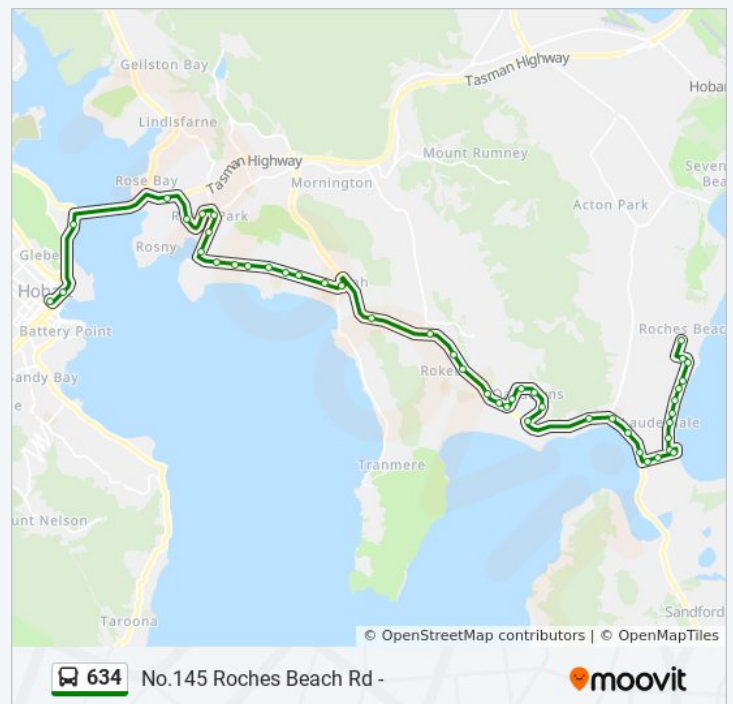

Oakdowns Pde Past Estramina Dr

Stop 77, No.334 Sth Arm Rd

Stop 78, South Arm Rd Outside Lauderdale Primary

Sunday	Not Operational
Monday	7:26 AM - 9:25 PM
Tuesday	7:26 AM - 9:25 PM
Wednesday	7:26 AM - 9:25 PM
Thursday	7:26 AM - 9:25 PM
Friday	7:26 AM - 11:25 PM
Saturday	8:55 AM - 11:25 PM

634 bus Info

Direction: Lauderdale

Stops: 46

Trip Duration: 42 min

Line Summary:

Stop 79, South Arm Rd Outside Foreshore Hotel

Stop 80, No.526 South Arm Rd

Stop 81, Opp.No.3 South Tce