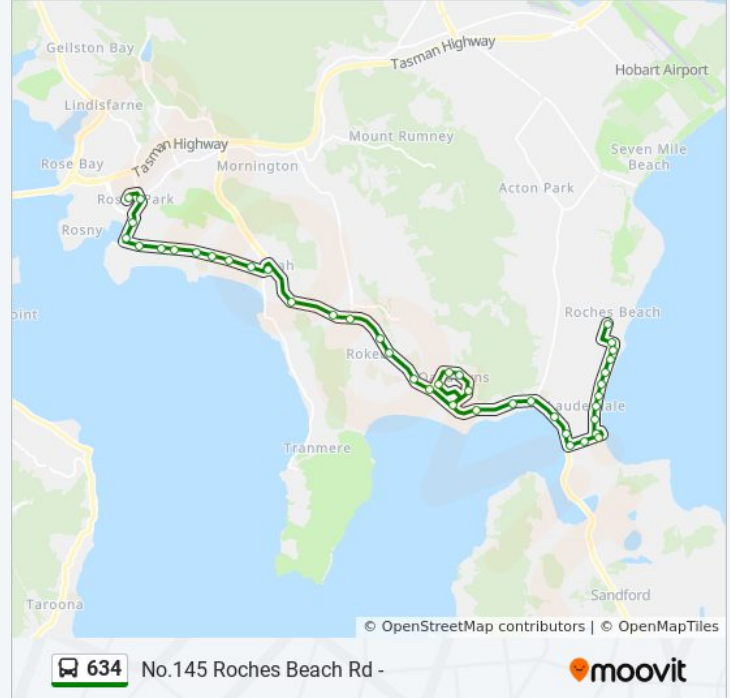

Stop 20, Rokeby Rd (Garden Centre)

Stop 19, Rokeby Rd Near Oceana Dr

Shoreline Plaza Inwards Stop

Stop 17, No.229 Clarence St

Stop 15, No.179 Clarence St

Stop 14, No.135-139 Clarence St

Stop 13, No.125 Clarence St

Stop 12, Clarence St Outside Dog Park

Stop 11, No.65 Clarence St

Stop 9, Opp. No.38 Clarence St

Stop 8, Opp. No.43 Cambridge Rd

Stop 6, No.96 Cambridge Rd

Stop 5, Opp.No.1 Gordons Hill Rd

Rosny Bus Interchange