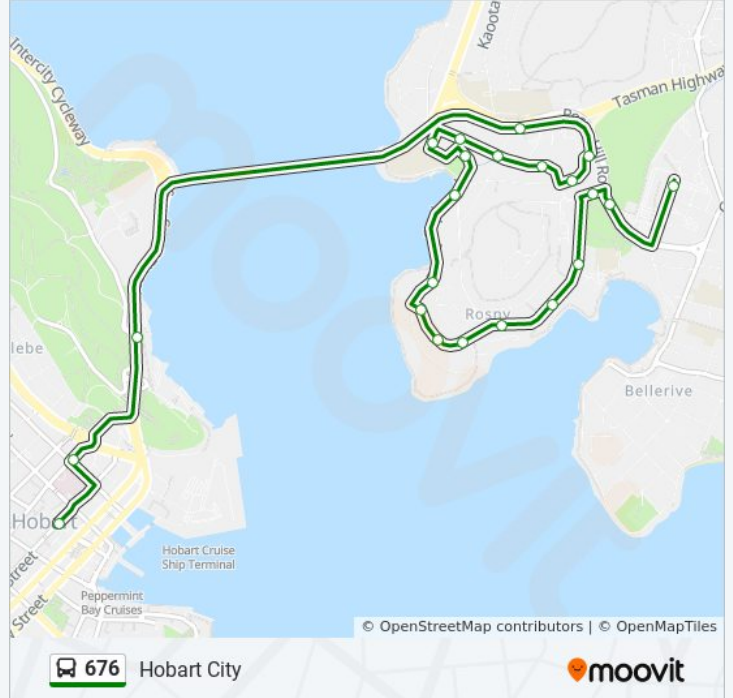

**Direction: Hobart City**

22 stops

[VIEW LINE SCHEDULE](#)

- Rosny Bus Interchange
- Stop 4, Rosny Hill Rd Outside Rosny College
- Opp.No.7 Riawena Rd
- Stop 21, Bastick St Outside Rosny College
- Stop 20, Opp.No.59 Bastick St
- Stop 19, Opp.No.97 Bastick St
- Stop 18, No.39 Balaka St
- Stop 17, No.15 Balaka St
- Stop 16, No.1 Balaka St
- Rosny Esp Near Ninda St
- Stop 14, Rosny Esp Cnr Montagu Bay Rd
- Stop 13, Opp.No.2 Rosny Esp
- Stop 7, Opp.No.7 Leprena Rd
- No.63a Riawena Rd
- Stop 10, No.45 Riawena Rd
- No.39 Riawena Rd
- Stop 11, No.52 Montagu Bay Rd
- Rosny Hill Rd on Ramp
- Stop 3, Tasman Highway Near Sports Centre
- Stop 2, Tasman Hwy Outside Ts Derwent
- Stop 1, Liverpool St Outside Menzies Centre
- (Set Down Only) Collins St Opp. Elizabeth St Mall

**676 bus Info**

**Direction:** Hobart City

**Stops:** 22

**Trip Duration:** 22 min

**Line Summary:**

### 676 bus Info

**Direction:** Montagu Bay

**Stops:** 19

**Trip Duration:** 14 min

**Line Summary:**

**Direction: Rosny Park**

21 stops

[VIEW LINE SCHEDULE](#)

**676 bus Info**

**Direction:** Rosny Park

**Stops:** 21

**Trip Duration:** 23 min

**Line Summary:**

No.21 Riawena Rd

No.5 Riawena Rd

Rosny Bus Interchange