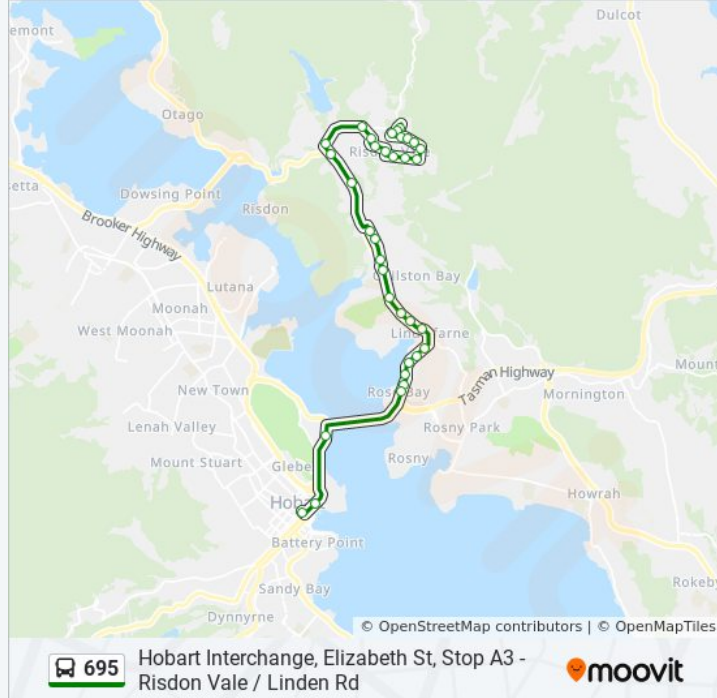

(Set Down Only) Collins St Opp. Elizabeth St Mall

Direction: Hobart City

34 stops

[VIEW LINE SCHEDULE](#)

Hobart City Interchange

Stop 1, Macquarie St Past Campbell St

Stop 2, Tasman Hwy (Govt. House)

Stop 3, No.15 East Derwent Hwy

695 bus Info

Direction: Hobart City

Stops: 34

Trip Duration: 25 min

Line Summary:

Stop 19, E. Derwent Hwy Outside Risdon Brook Hotel

Stop 20, Grasstree Hill Rd Outside Dam Entrance

Stop 23, Grasstree Hill Rd Near Kerria Rd

No.50 Sycamore Rd

Stop 33, No.66 Sycamore Rd

No.51 Spinifex Rd

Stop 34, No.2 Linden Rd

Risdon Vale / Linden Rd

Direction: Risdon Vale

34 stops

[VIEW LINE SCHEDULE](#)

Hobart City Interchange

Stop 1, Macquarie St Past Campbell St

Stop 2, Tasman Hwy (Govt. House)

Stop 3, No.15 East Derwent Hwy

Stop 4, No.29 East Derwent Hwy

Stop 5, No.49 East Derwent Hwy

Stop 6, No.79 East Derwent Hwy