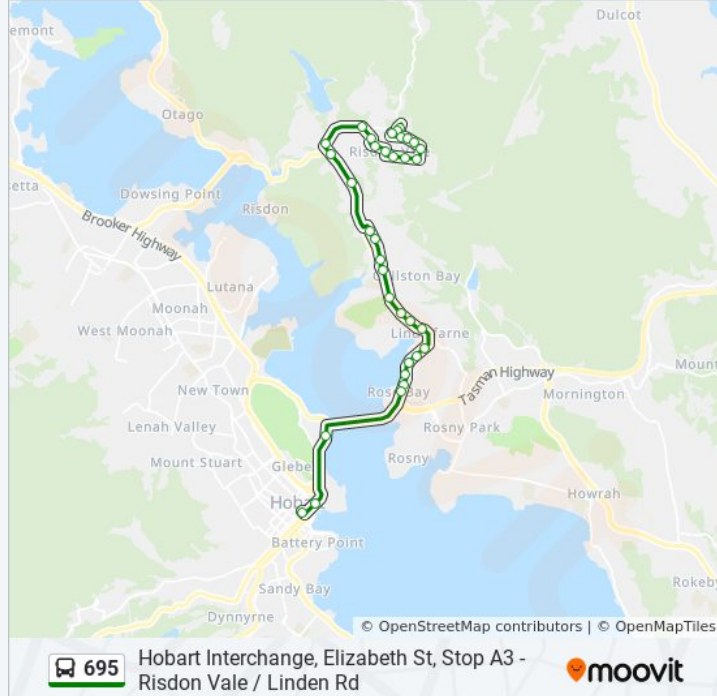

Stop 11, Near No.219 East Derwent Hwy

Stop 13, No.251 East Derwent Hwy

Stop 14, E. Derwent Hwy Past Debomfords Ln

Stop 15, No.21 Clinton Rd

Stop 16, No.67 Clinton Rd

Stop 17, No.91 Clinton Rd

Stop 18, E Derwent Hwy (Near Piper Rd)

Hobart City Interchange

Stop 1, Macquarie St Past Campbell St

Stop 2, Tasman Hwy (Govt. House)

Stop 3, No.15 East Derwent Hwy

Stop 4, No.29 East Derwent Hwy

Stop 5, No.49 East Derwent Hwy

Stop 6, No.79 East Derwent Hwy

695 bus Info

Direction: Risdon Vale

Stops: 34

Trip Duration: 26 min

Line Summary:

Stop 14, E. Derwent Hwy Past Debomfords Ln

Stop 15, No.21 Clinton Rd

Stop 16, No.67 Clinton Rd

No.50 Sycamore Rd

Stop 33, No.66 Sycamore Rd

No.51 Spinifex Rd

Stop 34, No.2 Linden Rd

Risdon Vale / Linden Rd

695 bus time schedules and route maps are available in an offline PDF at moovitapp.com. Use the [Moovit App](#) to see live bus times, train schedule or subway schedule, and step-by-step directions for all public transit in Hobart.