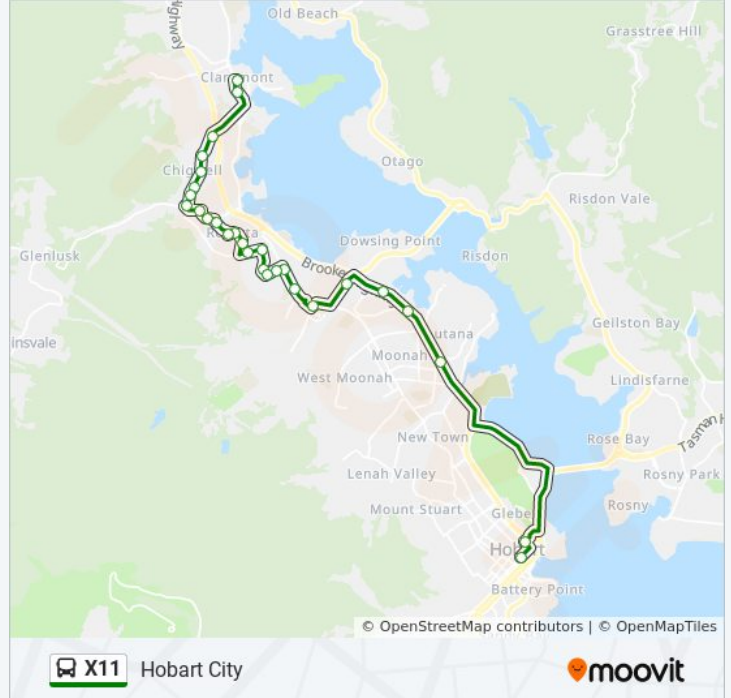

**Direction: Hobart City**

28 stops

[VIEW LINE SCHEDULE](#)

- Stop 51, Bilton St (Claremont Plaza)
- Stop 37, Claremont Recreation Ground
- Stop 45, Claremont Link Rd (South Side)
- Stop 44, No.115 Allunga Rd
- Stop 43, No.95 Allunga Rd
- Stop 42, No.45 Allunga Rd
- Stop 41, No.25 Allunga Rd
- Stop 40, No.1-5 Allunga Rd (Chigwell Junction)
- Stop 39, Berriedale Rd at Taree St
- Stop 38, No.30 Chandos Dr
- Stop 37, Opposite No.77 Crosby Rd
- Stop 36, No.44 Crosby Rd
- Stop 35, Opposite No.5 Gould Cr
- Stop 34, No.20 Radcliff Cres
- Stop 33, No.48 Marys Hope Rd
- Stop 32, No.22 Marys Hope Rd
- Stop 31, Opposite No.26 Katoomba Cres
- Stop 30, No.44 Montrose Rd

**X11 bus Info**

**Direction:** Hobart City

**Stops:** 28

**Trip Duration:** 44 min

**Line Summary:**

Stop 29, No.16 Montrose Rd

Stop 28, No.511 Main Rd

Stop 26, No.459 Main Rd

Glenorchy Bus Interchange

No.46 Elwick Rd (Express Stop)

Stop 25, No.497 Brooker Hwy

Stop 24, No.435 Brooker Ave

Stop 21, No.359 Brooker Ave

Stop 1, Liverpool St Outside Menzies Centre

(Set Down Only) Collins St Opp. Elizabeth St Mall