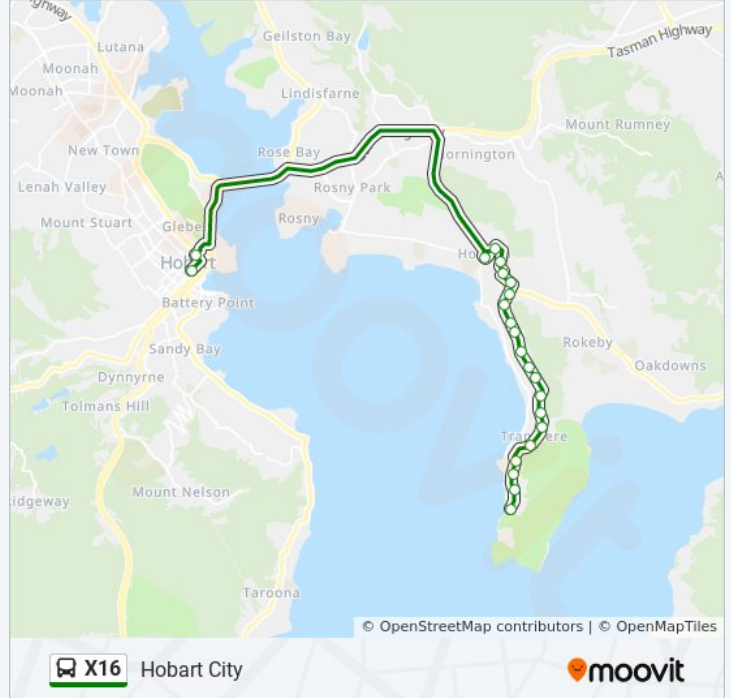

No.40 Shoreline Drive

Shoreline Plaza Inwards Stop

Stop 1, Liverpool St Outside Menzies Centre

(Set Down Only) Collins St Opp. Elizabeth St Mall

X16 bus time schedules and route maps are available in an offline PDF at moovitapp.com. Use the [Moovit App](#) to see live bus times, train schedule or subway schedule, and step-by-step directions for all public transit in Hobart.

[About Moovit](#) • [MaaS Solutions](#) • [Supported Countries](#) • [Mooviter Community](#)

© 2023 Moovit - All Rights Reserved

Check Live Arrival Times