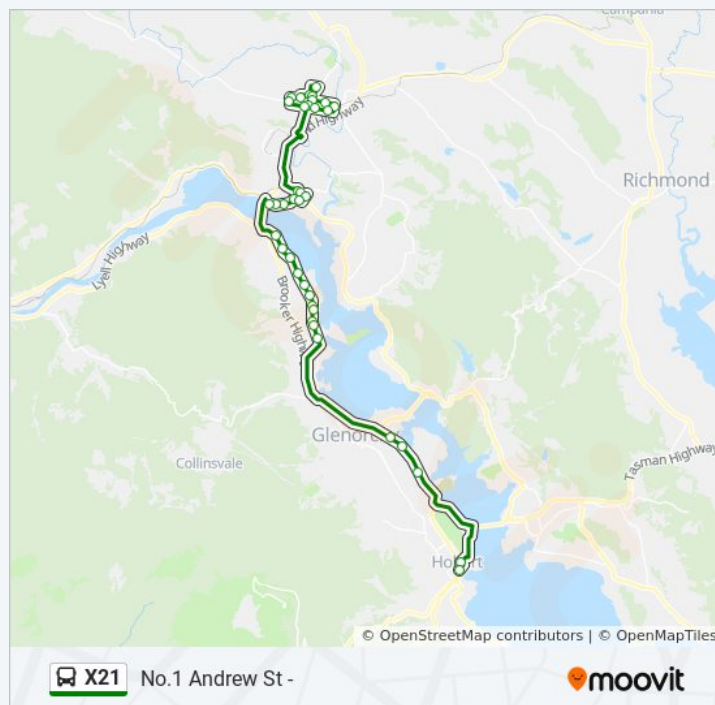

## X21 bus Info

**Direction:** Brighton

**Stops:** 41

**Trip Duration:** 63 min

**Line Summary:**

Stop 58, Outside Bridgewater Plaza  
 Stop 68, Paice St Outside St Pauls  
 Stop 74, No.8 Hurst St  
 Stop 75, Cove Hill Shopping Centre  
 East Derwent Hwy Near Cove Hill Rd  
 Brighton Rd Outside Brighton Tyres  
 No.183 Brighton Rd  
 Brighton Rd Past Bedford St  
 Butler St Outside Bowls Club  
 No.3 Seymour St  
 No.8 Morrison St  
 No.25 Burrows Ave  
 Opp. No.7 Brooke St  
 No.2 Elderslie Rd  
 William St / Madison Ave  
 No.74 William St  
 Munday St / Station St  
 No.55 Andrew St  
 No.1 Andrew St

**Direction: Hobart City**

38 stops

[VIEW LINE SCHEDULE](#)

No.1 Andrew St  
 No.50 Andrew St  
 Opposite No.22 Munday St  
 No.71 William St  
 Opp. 26 William St  
 Opp. No.2 Elderslie Rd  
 No.3 Brooke St  
 Burrows Ave / Brooke St  
 Opp. No.8 Morrison St  
 Seymour St (Soccer Ground)

**X21 bus Info**

**Direction:** Hobart City

**Stops:** 38

**Trip Duration:** 60 min

## Line Summary:

Butler St Opp Brighton Bowls Club  
Brighton Central, No.168 Brighton Rd  
No.122 Brighton Rd  
Bridgewater, Cove Hill Fair  
Stop 69, Hurst St Opp. Letitia Gr  
Stop 68, No.6 Paice St  
Stop 58, Opposite Bridgewater Plaza  
No.20 Eddington St  
Opp.No.25 Eddington St  
Stop 51, Opp.No.47 Gunn St  
Stop 50, No.22 Gunn St  
Stop 49, Gunn St Near Nielsen Esp  
Stop 48, No.621 Main Rd (Opp. York Hotel)  
Stop 47, Opp.No.552 Main Rd  
Stop 46, Opposite No.500 Main Rd  
Stop 45, No.297 Main Rd  
Stop 44, Main Rd Opp Arncliffe Rd  
Stop 43, Main Rd Outside St Virgil's  
Stop 42, No.147 Main Rd  
Stop 41, No.127 Main Rd  
Stop 40, Opp.No.112 Main Rd  
Stop 39, Main Rd Opp. Abbotsfield Rd  
Stop 37, Claremont Recreation Ground  
Stop 25, No.497 Brooker Hwy  
Stop 24, No.435 Brooker Ave  
Stop 21, No.359 Brooker Ave  
Stop 1, Liverpool St Outside Menzies Centre  
(Set Down Only) Collins St Opp. Elizabeth St Mall