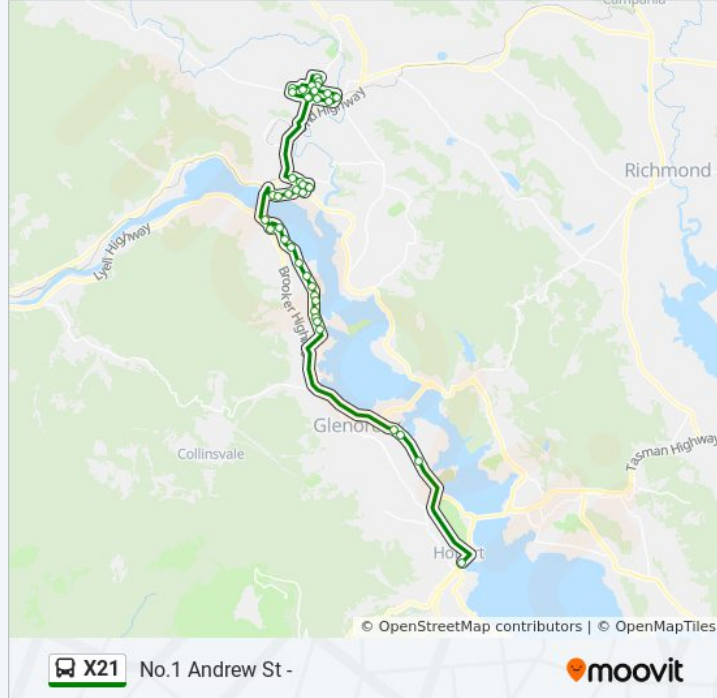

## Direction: Brighton

41 stops

[VIEW LINE SCHEDULE](#)

- Hobart City Interchange
- Stop 21, No.356 Brooker Hwy
- Stop 24, No.444 Brooker Hwy
- Stop 25, Opp. No.487 Brooker Hwy
- Stop 37, No.22 Main Rd
- Stop 38, No.60 Main Rd
- Stop 39, No.94 Main Rd
- Stop 40, No.112 Main Rd
- Stop 41, Main Rd/Roseneath Park
- Stop 42, No.174 Main Rd
- Stop 43, No.210 Main Rd
- Stop 44, No.272 Main Rd
- Stop 45, Opp.No.301 Main Rd
- Stop 46, No.512 Main Rd
- Stop 47, No.556 Main Rd
- Stop 48, Main Rd (York Hotel)
- Black Snake Rd Cnr Brooker Hwy
- Stop 49, Brooker Hwy Near Granton Reserve
- Stop 50, No.23 Gunn St
- Stop 51, No.43 Gunn St
- No.33 Eddington St
- Eddington St Opp. Weston Pl

## X21 bus Info

**Direction:** Brighton

**Stops:** 41

**Trip Duration:** 63 min

**Line Summary:**

Stop 58, Outside Bridgewater Plaza  
 Stop 68, Paice St Outside St Pauls  
 Stop 74, No.8 Hurst St  
 Stop 75, Cove Hill Shopping Centre  
 East Derwent Hwy Near Cove Hill Rd  
 Brighton Rd Outside Brighton Tyres  
 No.183 Brighton Rd  
 Brighton Rd Past Bedford St  
 Butler St Outside Bowls Club  
 No.3 Seymour St  
 No.8 Morrison St  
 No.25 Burrows Ave  
 Opp. No.7 Brooke St  
 No.2 Elderslie Rd  
 William St / Madison Ave  
 No.74 William St  
 Munday St / Station St  
 No.55 Andrew St  
 No.1 Andrew St

**Direction: Hobart City**

38 stops

[VIEW LINE SCHEDULE](#)

No.1 Andrew St  
 No.50 Andrew St  
 Opposite No.22 Munday St  
 No.71 William St  
 Opp. 26 William St  
 Opp. No.2 Elderslie Rd  
 No.3 Brooke St  
 Burrows Ave / Brooke St  
 Opp. No.8 Morrison St  
 Seymour St (Soccer Ground)

**X21 bus Info**

**Direction:** Hobart City

**Stops:** 38

**Trip Duration:** 60 min