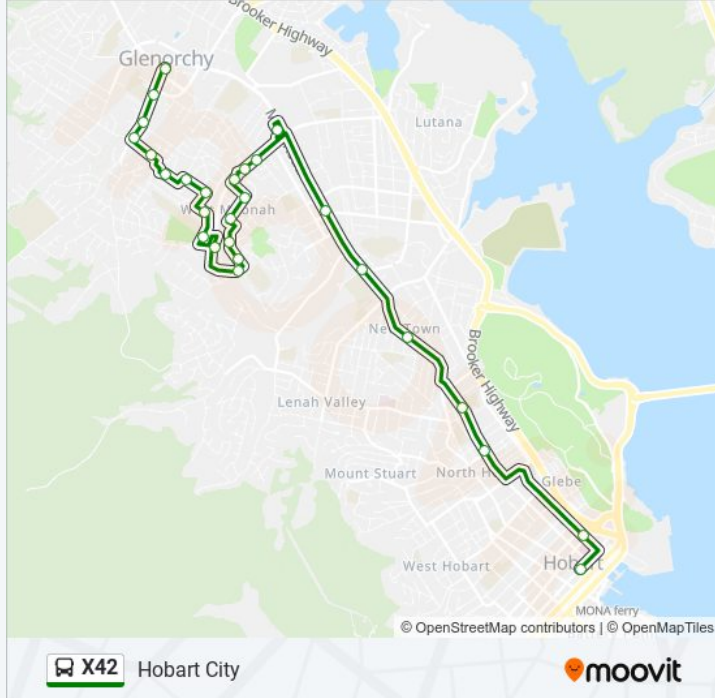

### Direction: Hobart City

27 stops

[VIEW LINE SCHEDULE](#)

- Glenorchy Interchange Stop D
- Stop 25, No.37 Tolosa St
- Stop 26, No.67 Tolosa St
- Stop 27, No.81 Tolosa St
- Stop 36, Vieste Dr Near Charleston Pl
- No.20 Caversham Rd
- Stop 34, No.6 Tenth Ave
- Stop 33, Tenth Ave Opp Sherwood Rd
- Stop 32, No.3 Twelfth Ave
- Stop 31, No.13 Corinda Gr
- Stop 30, Springfield Ave (Circle Pk)
- Stop 29, No.8 Ripley Rd
- Stop 28, No.8 Cheviot Rd
- Stop 27, No.18 Atherton Ave
- Stop 26, No.15 Seventh Ave
- Stop 25, No.2 Seventh Ave
- Stop 24, Opp. No.47 Springfield Ave
- Stop 23, No.60 Springfield Ave
- Stop 22, No.46 Springfield Ave
- Stop C, Metro Springfield
- Stop 18, No.73 Main Rd (Moonah Shops)
- Stop 15, No.237 New Town Rd

### X42 bus Info

**Direction:** Hobart City

**Stops:** 27

**Trip Duration:** 37 min

**Line Summary:**

Stop 12, No.131 New Town Rd  
 Stop 10, Argyle Street (Friends School)  
 Stop 7, No.365 Argyle St  
 Stop 1, No.55 Campbell St  
 (Set Down Only) Collins St Opp. Elizabeth St Mall

**Direction: West Moonah**

26 stops

[VIEW LINE SCHEDULE](#)

- Hobart City Interchange
- Stop 1, Opp. No.55 Argyle St
- Stop 7, No.312 Argyle St
- Stop 10, No.408 Argyle St
- Stop 12, Opp. No.151 New Town Rd
- Stop 15, No.232 New Town Rd
- Stop 18, No.90 Main Rd (Moonah Shops)
- Metro Springfield Stop A
- Stop 22, No.27 Springfield Ave
- Stop 23, No.35 Springfield Ave
- Stop 24, No.51 Springfield Ave
- Stop 25, No.5 Seventh Ave
- Stop 26, No.12a Seventh Ave
- Stop 27, No.11 Atherton Ave
- Stop 28, No.15 Cheviot Rd
- Stop 29, Opp. No.8 Ripley Rd
- No.127 Springfield Ave
- Stop 31, No.14 Corinda Gr

**X42 bus Info**

**Direction:** West Moonah

**Stops:** 26

**Trip Duration:** 35 min

**Line Summary:**

Stop 32, No.6 Twelfth Ave

Stop 33, Sherwood Rd Near Tenth Ave

Stop 34, Opp. No.6 Tenth Ave