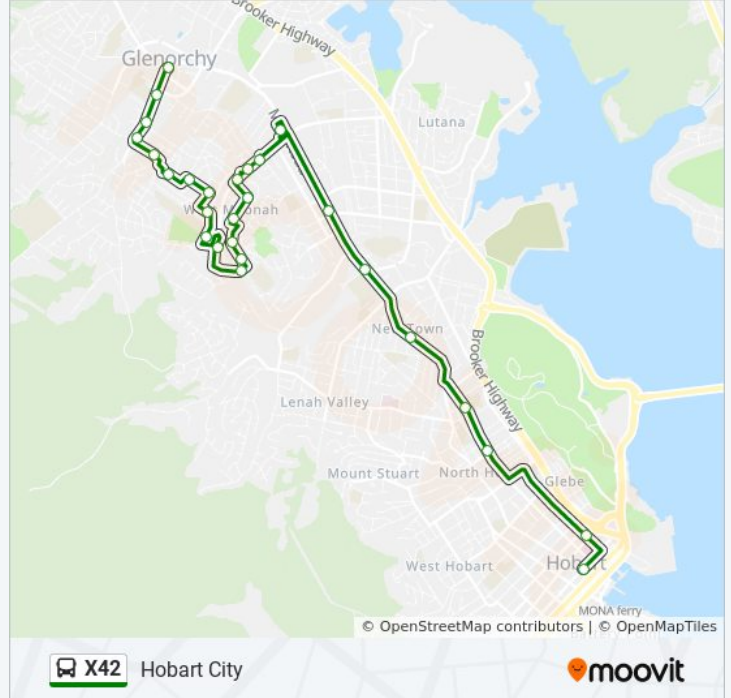

### Direction: Hobart City

27 stops

[VIEW LINE SCHEDULE](#)

- Glenorchy Interchange Stop D
- Stop 25, No.37 Tolosa St
- Stop 26, No.67 Tolosa St
- Stop 27, No.81 Tolosa St
- Stop 36, Vieste Dr Near Charleston Pl
- No.20 Caversham Rd
- Stop 34, No.6 Tenth Ave
- Stop 33, Tenth Ave Opp Sherwood Rd
- Stop 32, No.3 Twelfth Ave
- Stop 31, No.13 Corinda Gr
- Stop 30, Springfield Ave (Circle Pk)
- Stop 29, No.8 Ripley Rd
- Stop 28, No.8 Cheviot Rd
- Stop 27, No.18 Atherton Ave
- Stop 26, No.15 Seventh Ave
- Stop 25, No.2 Seventh Ave
- Stop 24, Opp. No.47 Springfield Ave
- Stop 23, No.60 Springfield Ave
- Stop 22, No.46 Springfield Ave
- Stop C, Metro Springfield
- Stop 18, No.73 Main Rd (Moonah Shops)
- Stop 15, No.237 New Town Rd

**Direction: West Moonah**

26 stops

[VIEW LINE SCHEDULE](#)

- Hobart City Interchange
- Stop 1, Opp. No.55 Argyle St
- Stop 7, No.312 Argyle St
- Stop 10, No.408 Argyle St
- Stop 12, Opp. No.151 New Town Rd
- Stop 15, No.232 New Town Rd
- Stop 18, No.90 Main Rd (Moonah Shops)
- Metro Springfield Stop A
- Stop 22, No.27 Springfield Ave
- Stop 23, No.35 Springfield Ave
- Stop 24, No.51 Springfield Ave
- Stop 25, No.5 Seventh Ave
- Stop 26, No.12a Seventh Ave
- Stop 27, No.11 Atherton Ave
- Stop 28, No.15 Cheviot Rd
- Stop 29, Opp. No.8 Ripley Rd
- No.127 Springfield Ave
- Stop 31, No.14 Corinda Gr

**X42 bus Info**

**Direction:** West Moonah

**Stops:** 26

**Trip Duration:** 35 min

**Line Summary:**

Stop 32, No.6 Twelfth Ave

Stop 33, Sherwood Rd Near Tenth Ave

Stop 34, Opp. No.6 Tenth Ave

Stop 35, No.25 Caversham Rd

Stop 36, No.28 Vieste Dr

Stop 27, No.90 Tolosa St

Stop 25, No.34 Tolosa St

Glenorchy Terminus Stop F

X42 bus time schedules and route maps are available in an offline PDF at [moovitapp.com](https://moovitapp.com). Use the [Moovit App](#) to see live bus times, train schedule or subway schedule, and step-by-step directions for all public transit in Hobart.